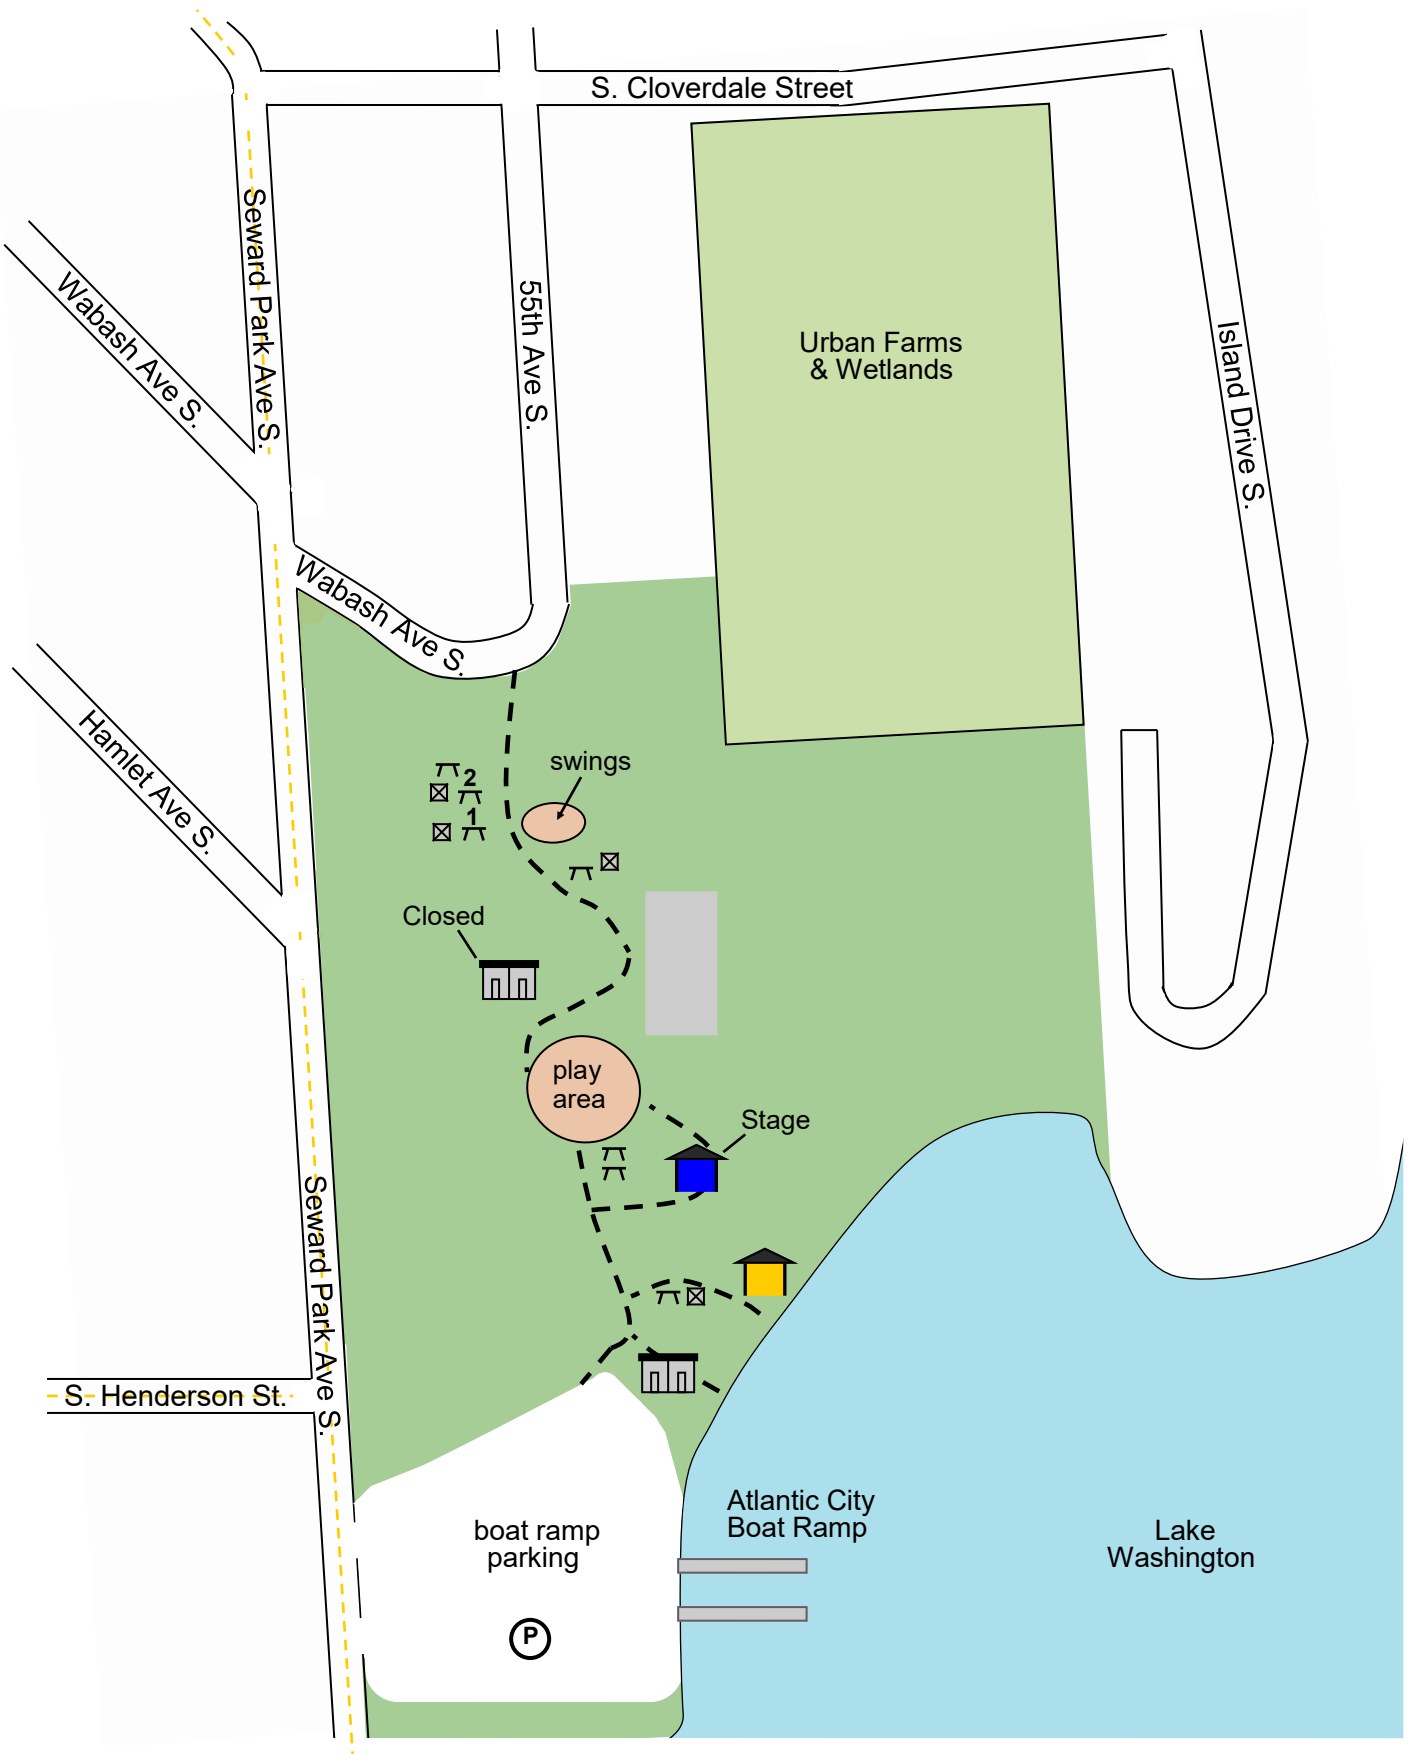

BEER SHEVA PARK	Picnic Table	Restroom
8650 55th Avenue S.	Picnic Shelter	Parking Lot
Seattle, WA 98118	BBQ Grill	Pedestrian Pathway

BEER SHEVA PARK

8650 55th Avenue S.
Seattle, WA 98118

From I-5:

Take the Albro Swift Exit number 161, towards Swift Ave. Turn left on S Albro Pl. Turn right onto Swift Ave S. Swift turns into S Othello St. Continue west on Othello to Seward Park Ave S. Turn right on Seward Park Ave S. Continue south on Seward Park Ave to S Henderson St. Park will be on left-hand side of street.