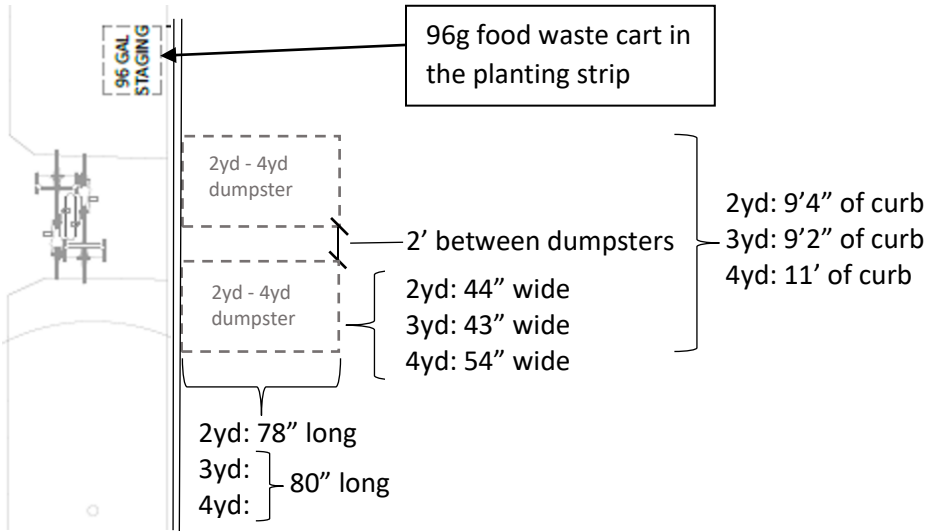

# SPU Dumpster Staging Requirements

2-4yd uncompacted dumpsters (perpendicular to curb)

**Note:** See dumpster dimensions [here](#).

Dumpster Dimension Chart			
Size	Length	Depth	Height
1yd	78"	30"	46"
1.5yd	78"	35"	46"
2yd	78"	44"	48"
3yd	80"	43"	Rear: 57" Front: 48"
4yd	80"	54"	Rear: 63" Front: 53"