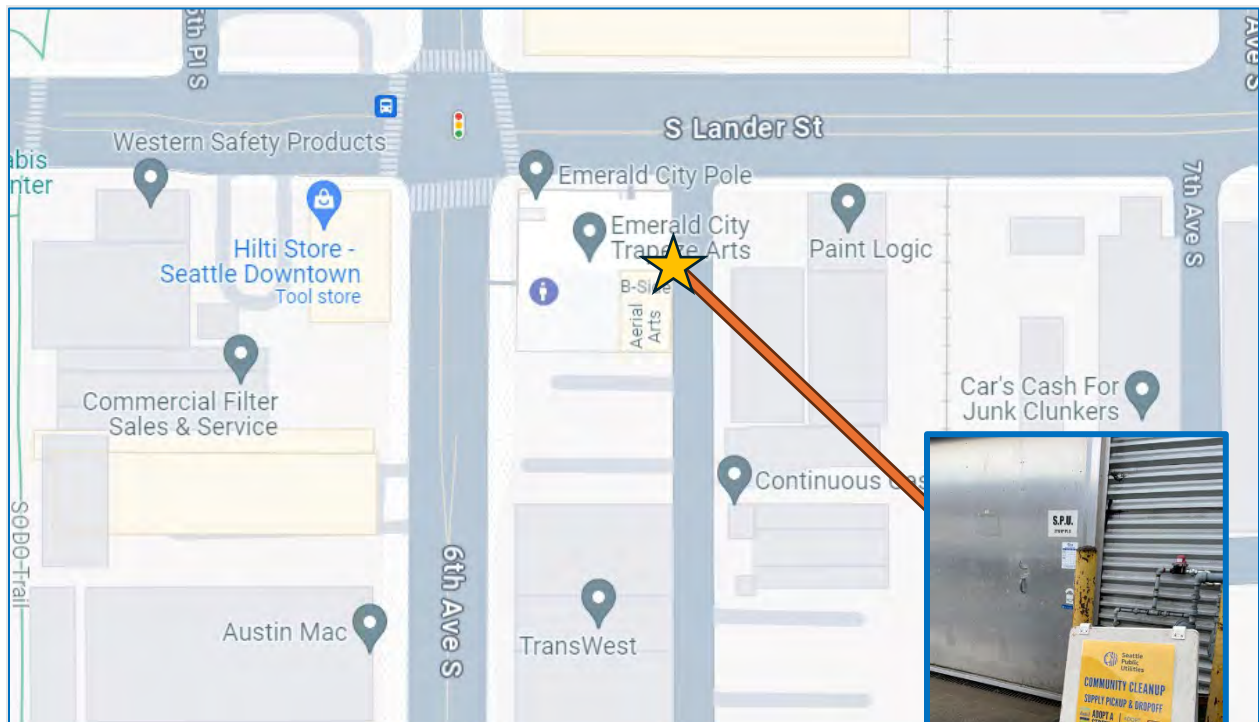

SPU Warehouse Directions & Tips

Address: 2717 6th PI S (SODO)

Arrival by public transit:

- From SODO Light Rail Station, walk east on S Lander St until you reach 6th PI S (one street past 6th Ave S), and turn right.
- The warehouse doors will be on your right.
- Look for the sign outside the warehouse door (pictured above). Call or text the phone number on the sign to let our staff know you are outside.

Arrival by vehicle:

Address: 2717 6th PI S

- Located behind Emerald City Trapeze Arts (same building).
- Turn right onto 6th PI S.
- To your right, you will see a yellow A-Frame sign outside the warehouse door (pictured above). You can pull your car right beside the building. Please call or text the phone number on the sign to let our staff know you are outside.

If plugging in address in phone map app, we recommend you use **Paint Logic as the location. We are located across the alley from them.*