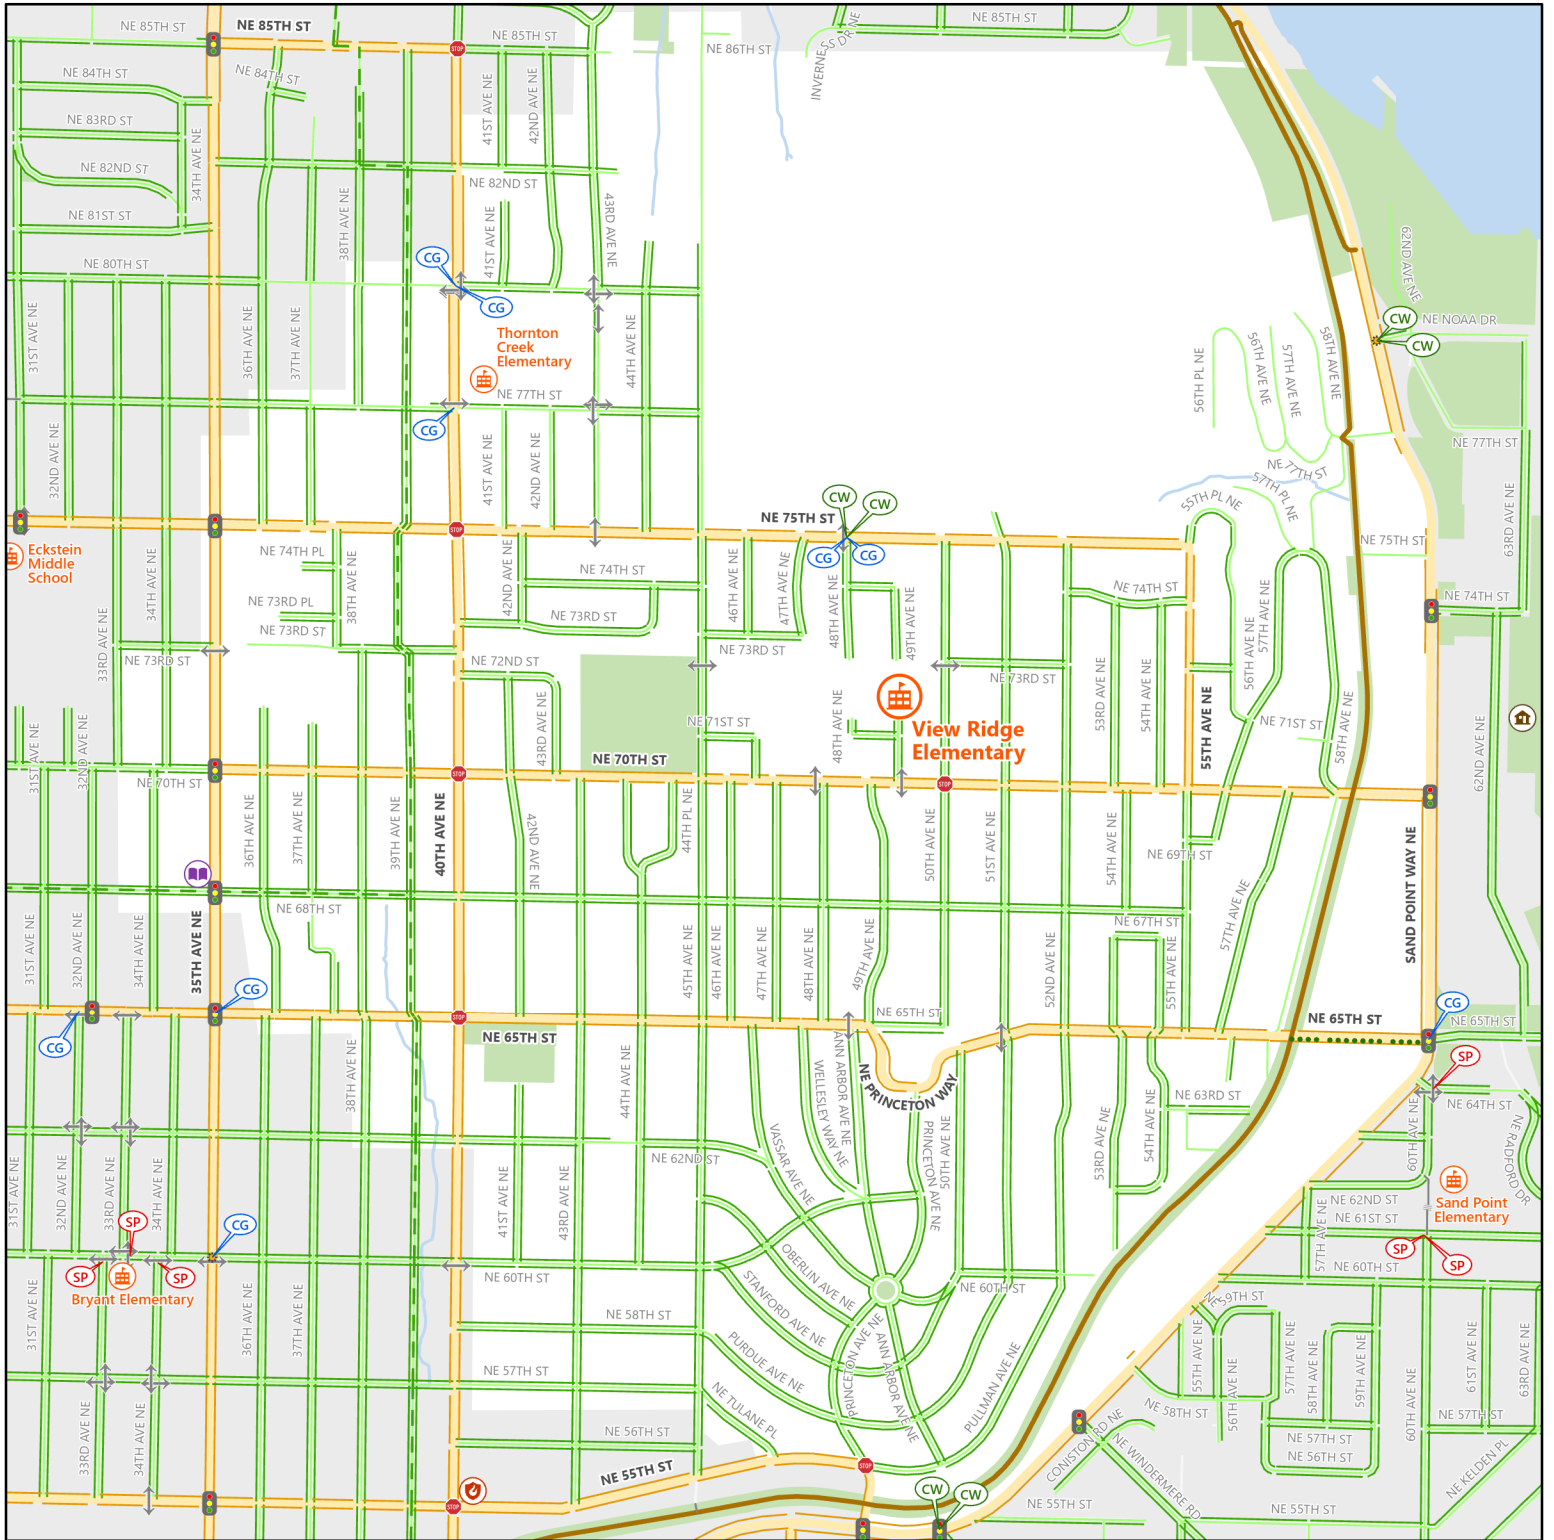

2023-24 Safe Routes to School

View Ridge Elementary

0 475 950 1,900 Feet