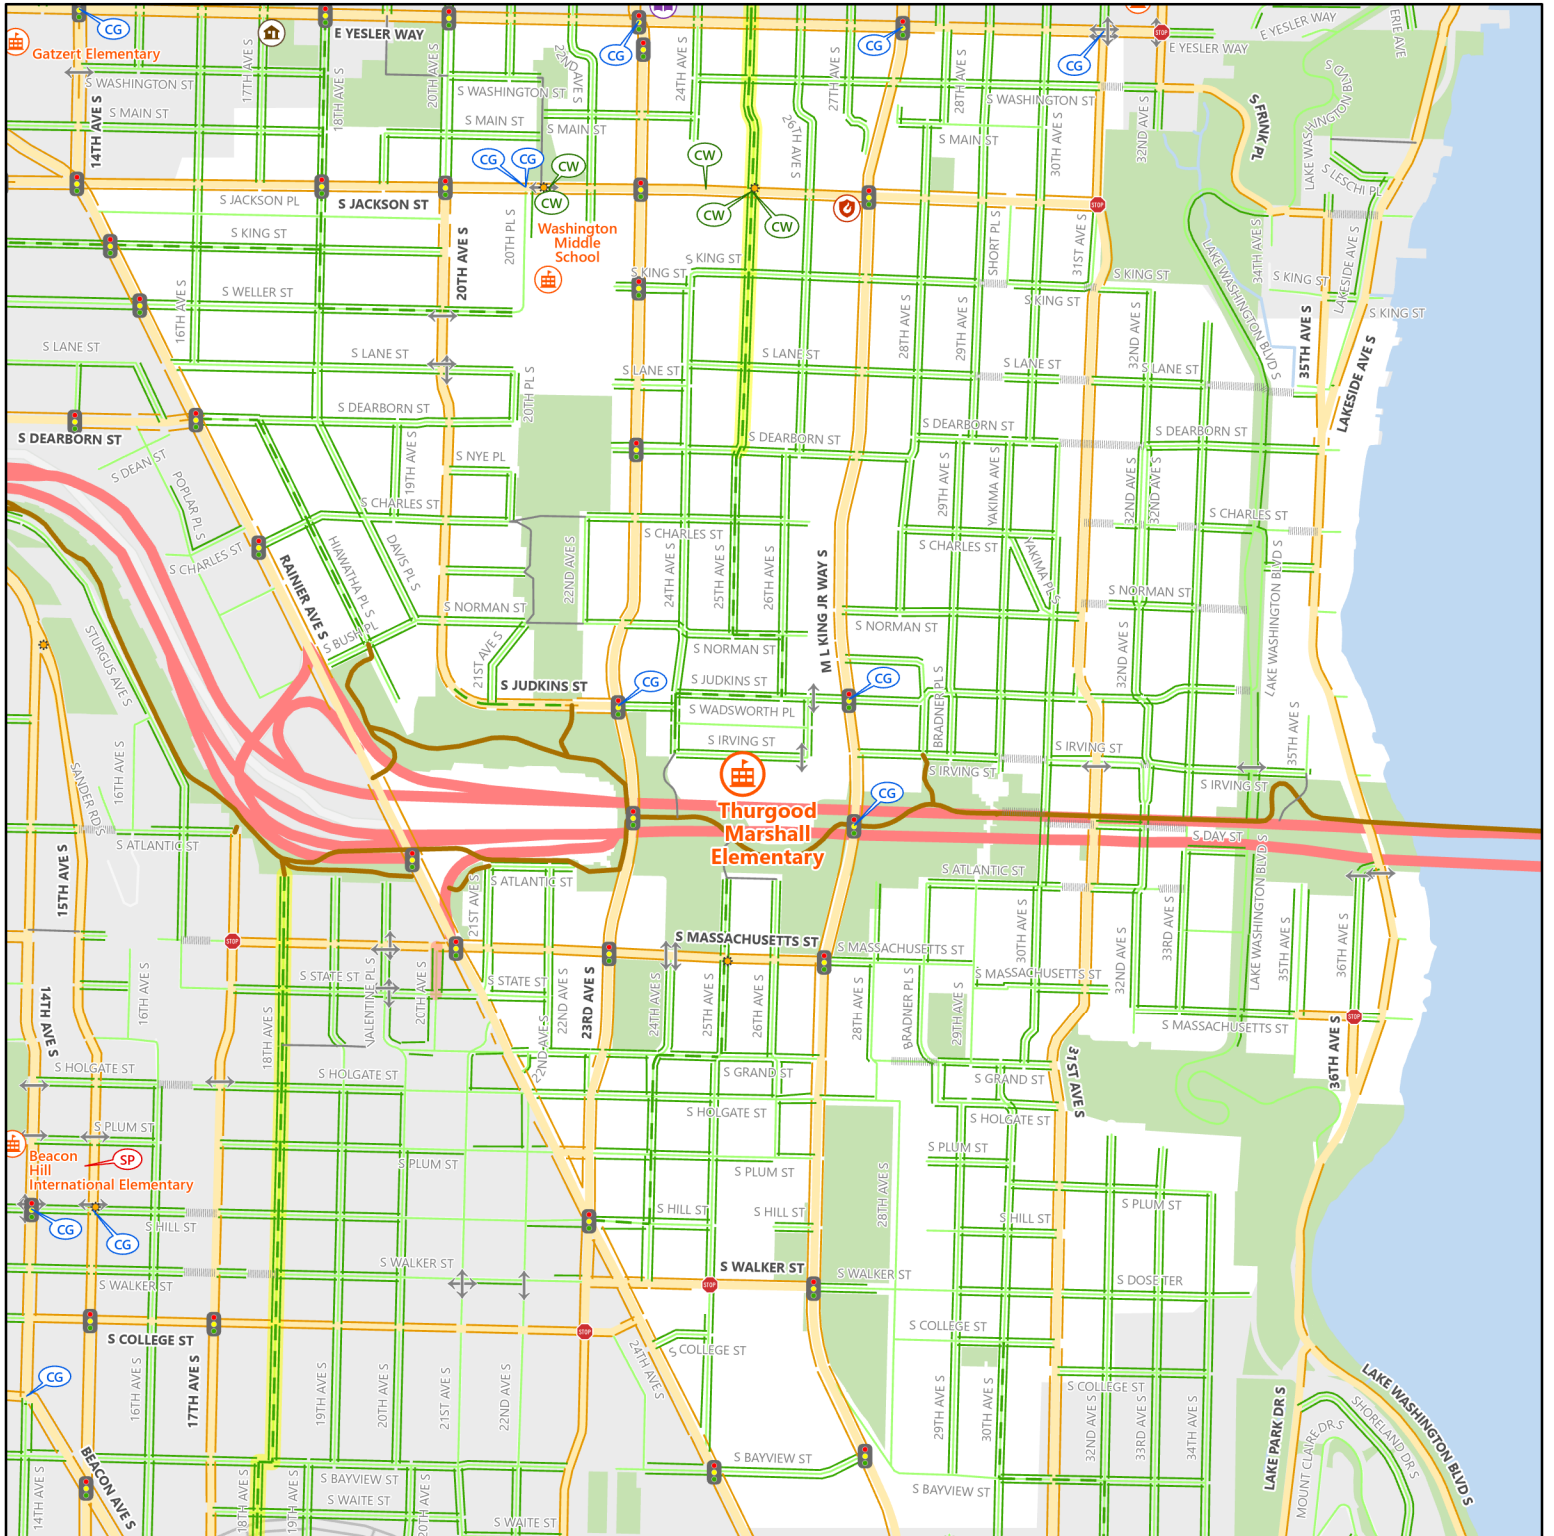

2023-24 Safe Routes to School

Thurgood Marshall Elementary

0 455 910 1,820 Feet

Seattle
Department of
Transportation

Author: Seattle ITD, GIS-CADD