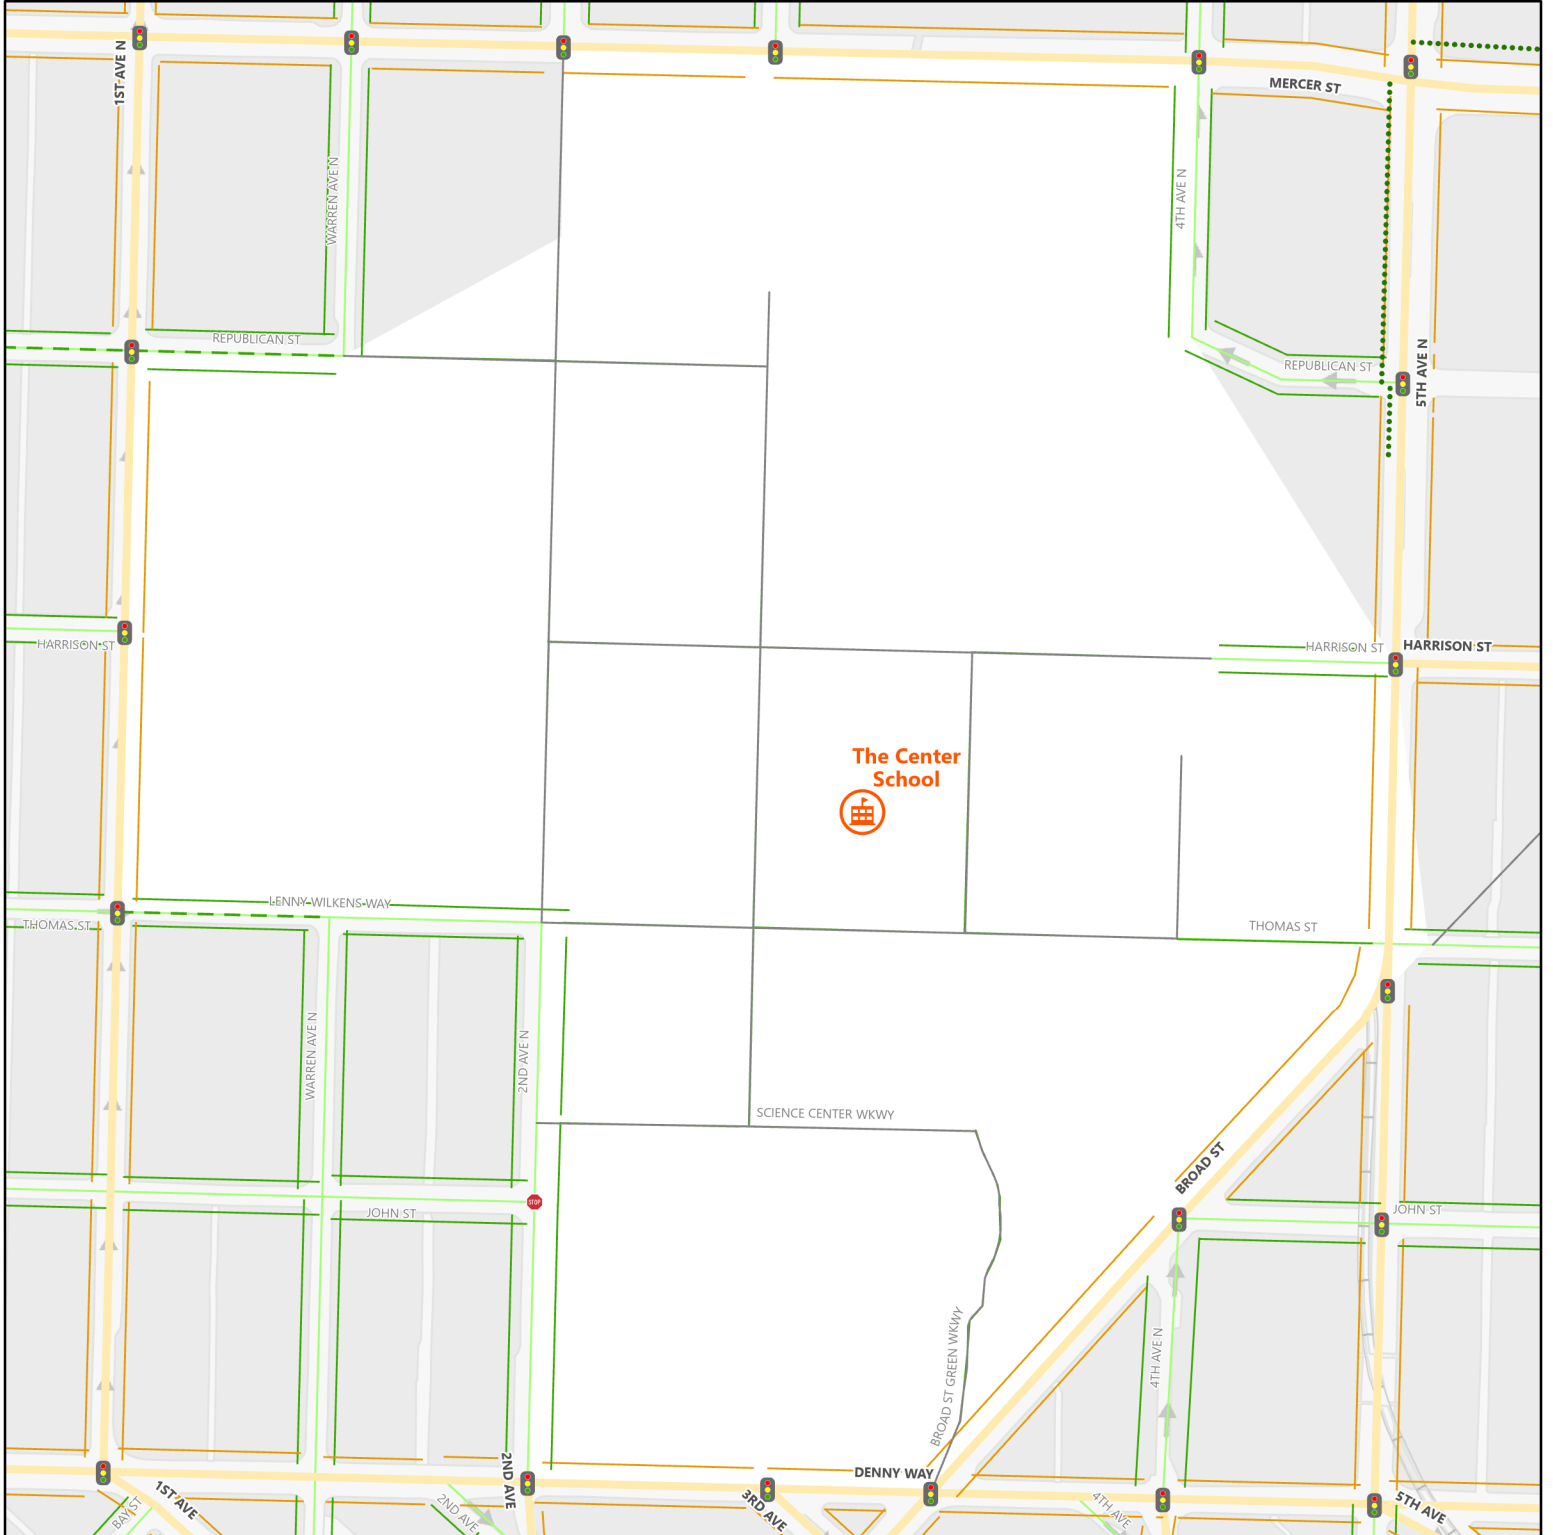

2023-24 Safe Routes to School

The Center School

Author: Seattle ITD, GIS-CADD