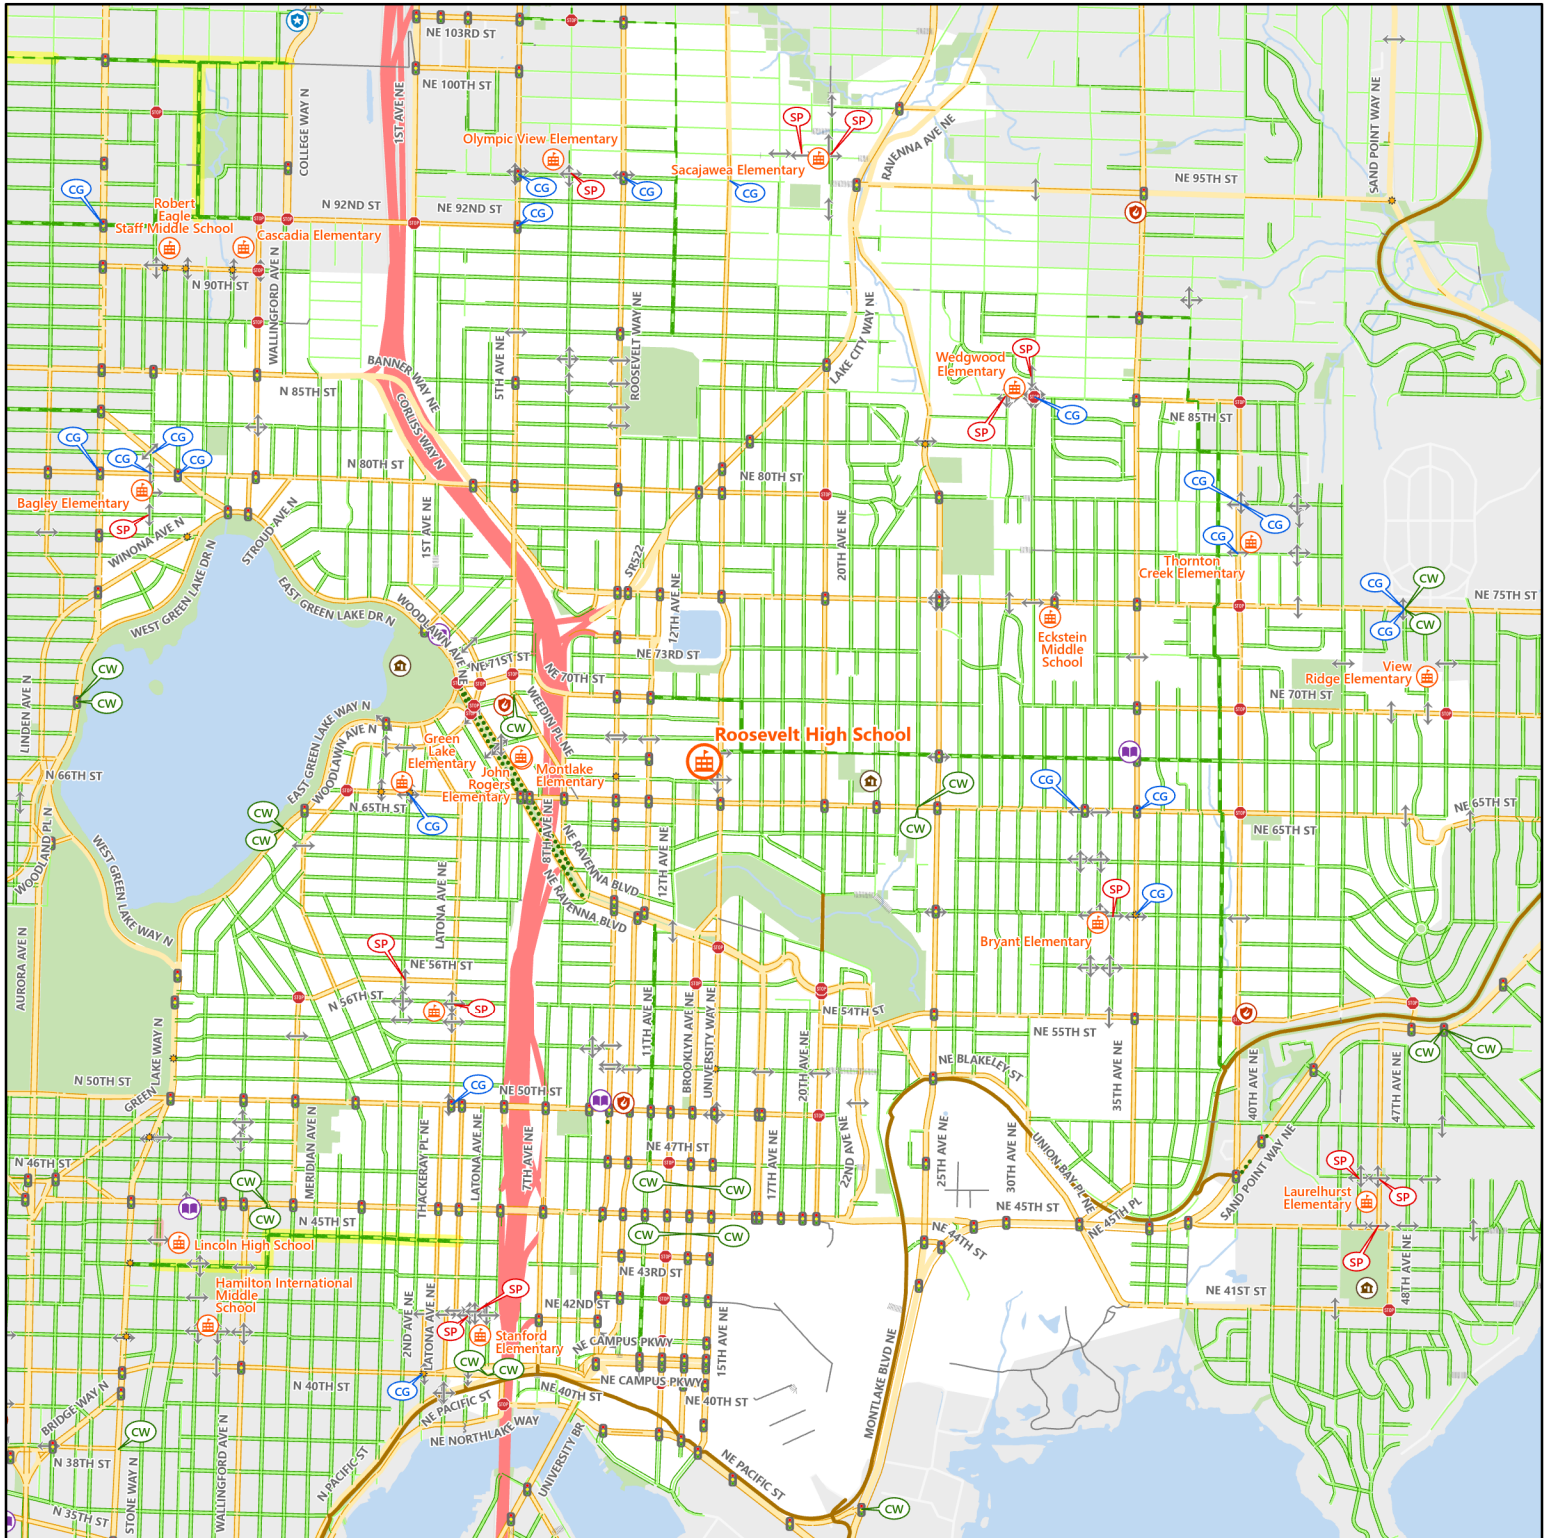

2023-24 Safe Routes to School

Roosevelt High School

- Crossing Guard Assignment*
- School Patrol Location*
- Overhead Crosswalk Sign
- Traffic Signal
- All Way Stop Intersection
- Crossing Beacon
- Designated School Crossing
- School
- Community Center

- Fire Station
- Library
- Police Station
- Walkway
- Stairway
- Protected Bike Lane
- Neighborhood Greenway
- Multi Use Path
- School Street

- Stay Healthy Street
- Freeway
- Busy Street (Arterial)
- Sidewalk Exists
- Neighborhood Street
- Sidewalk Exists
- Park
- School Walk Zone

Author: Seattle ITD, GIS-CADD