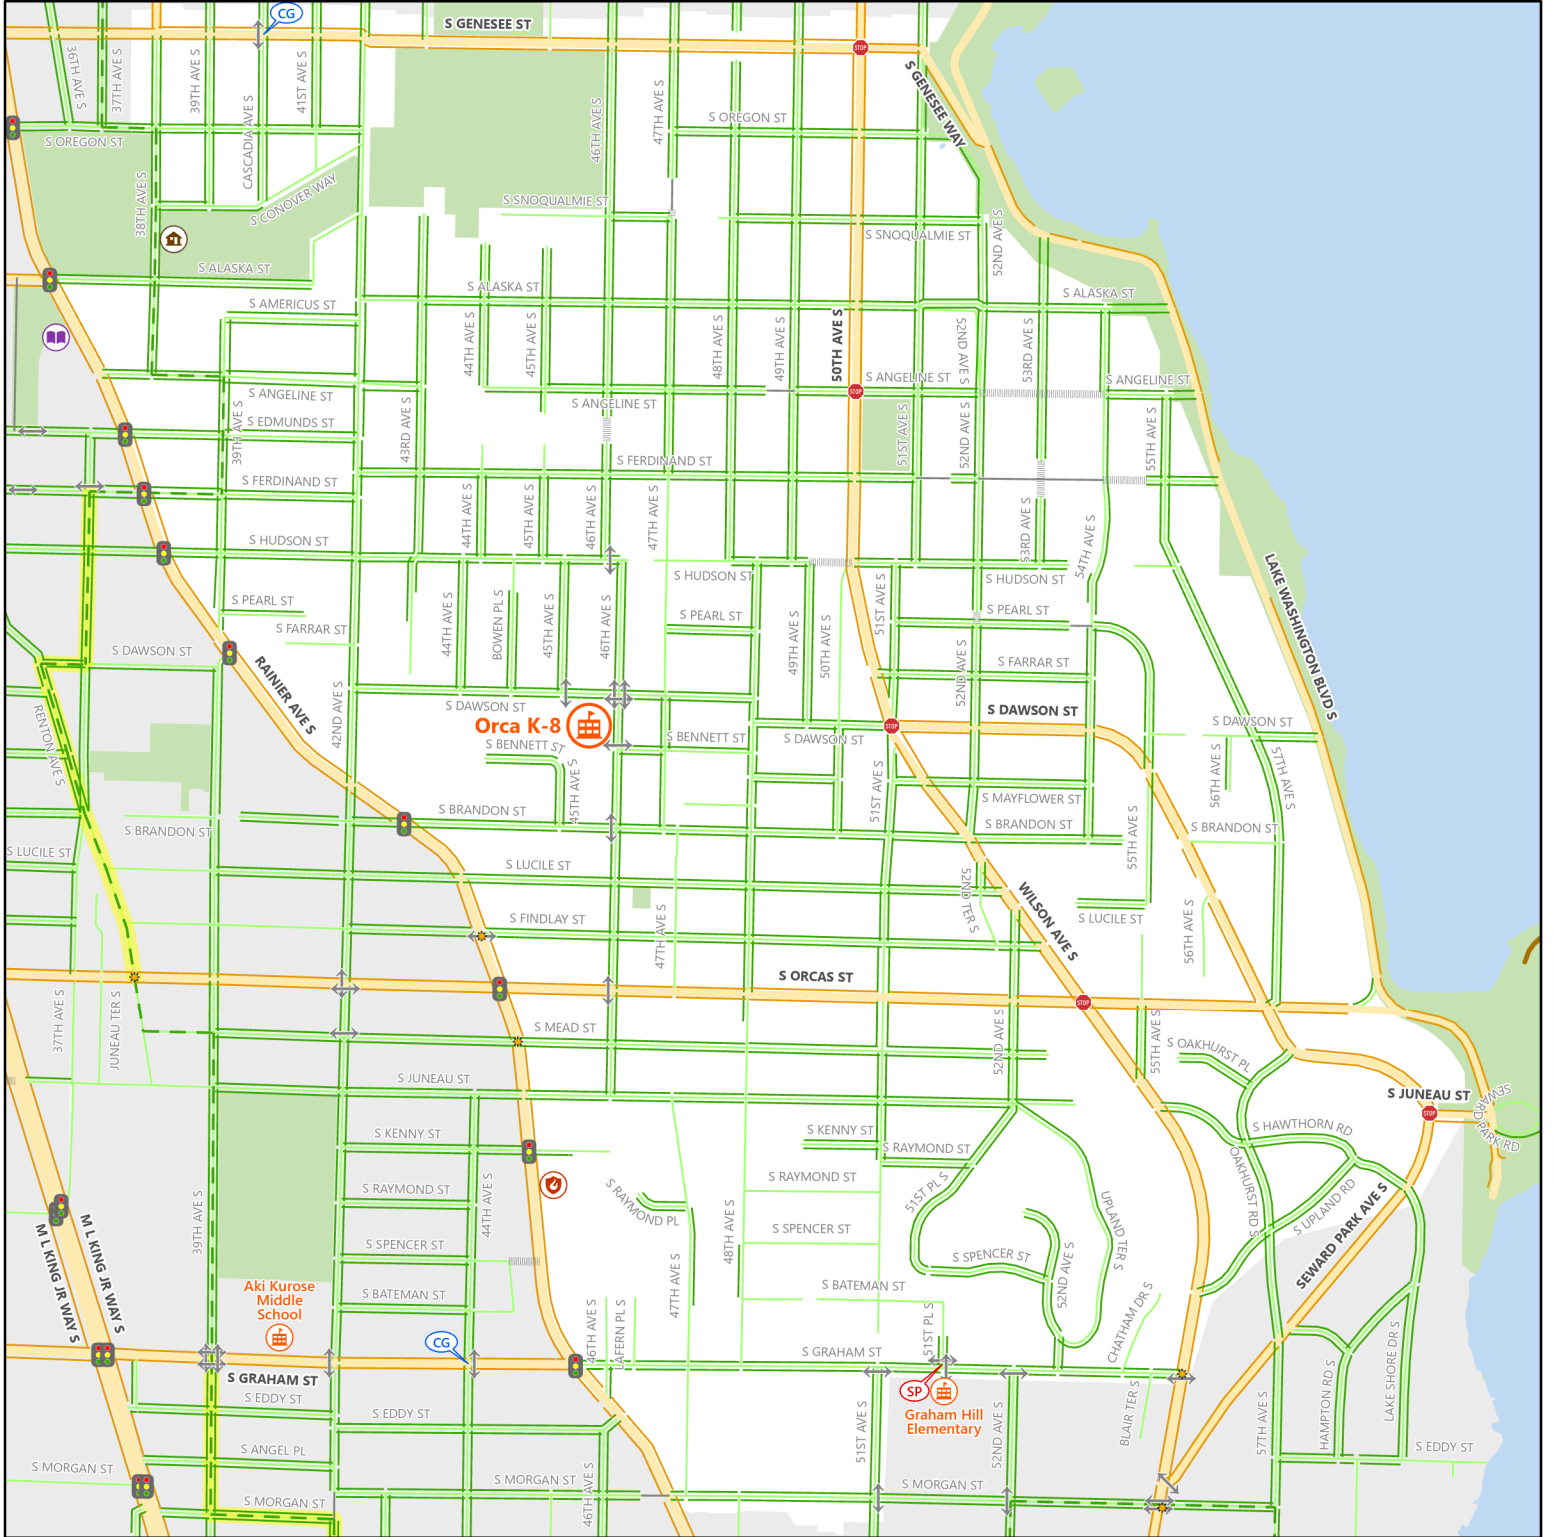

2023-24 Safe Routes to School

Orca K-8

0 435 870 1,740 Feet

Seattle
Department of
Transportation

Author: Seattle ITD, GIS-CADD