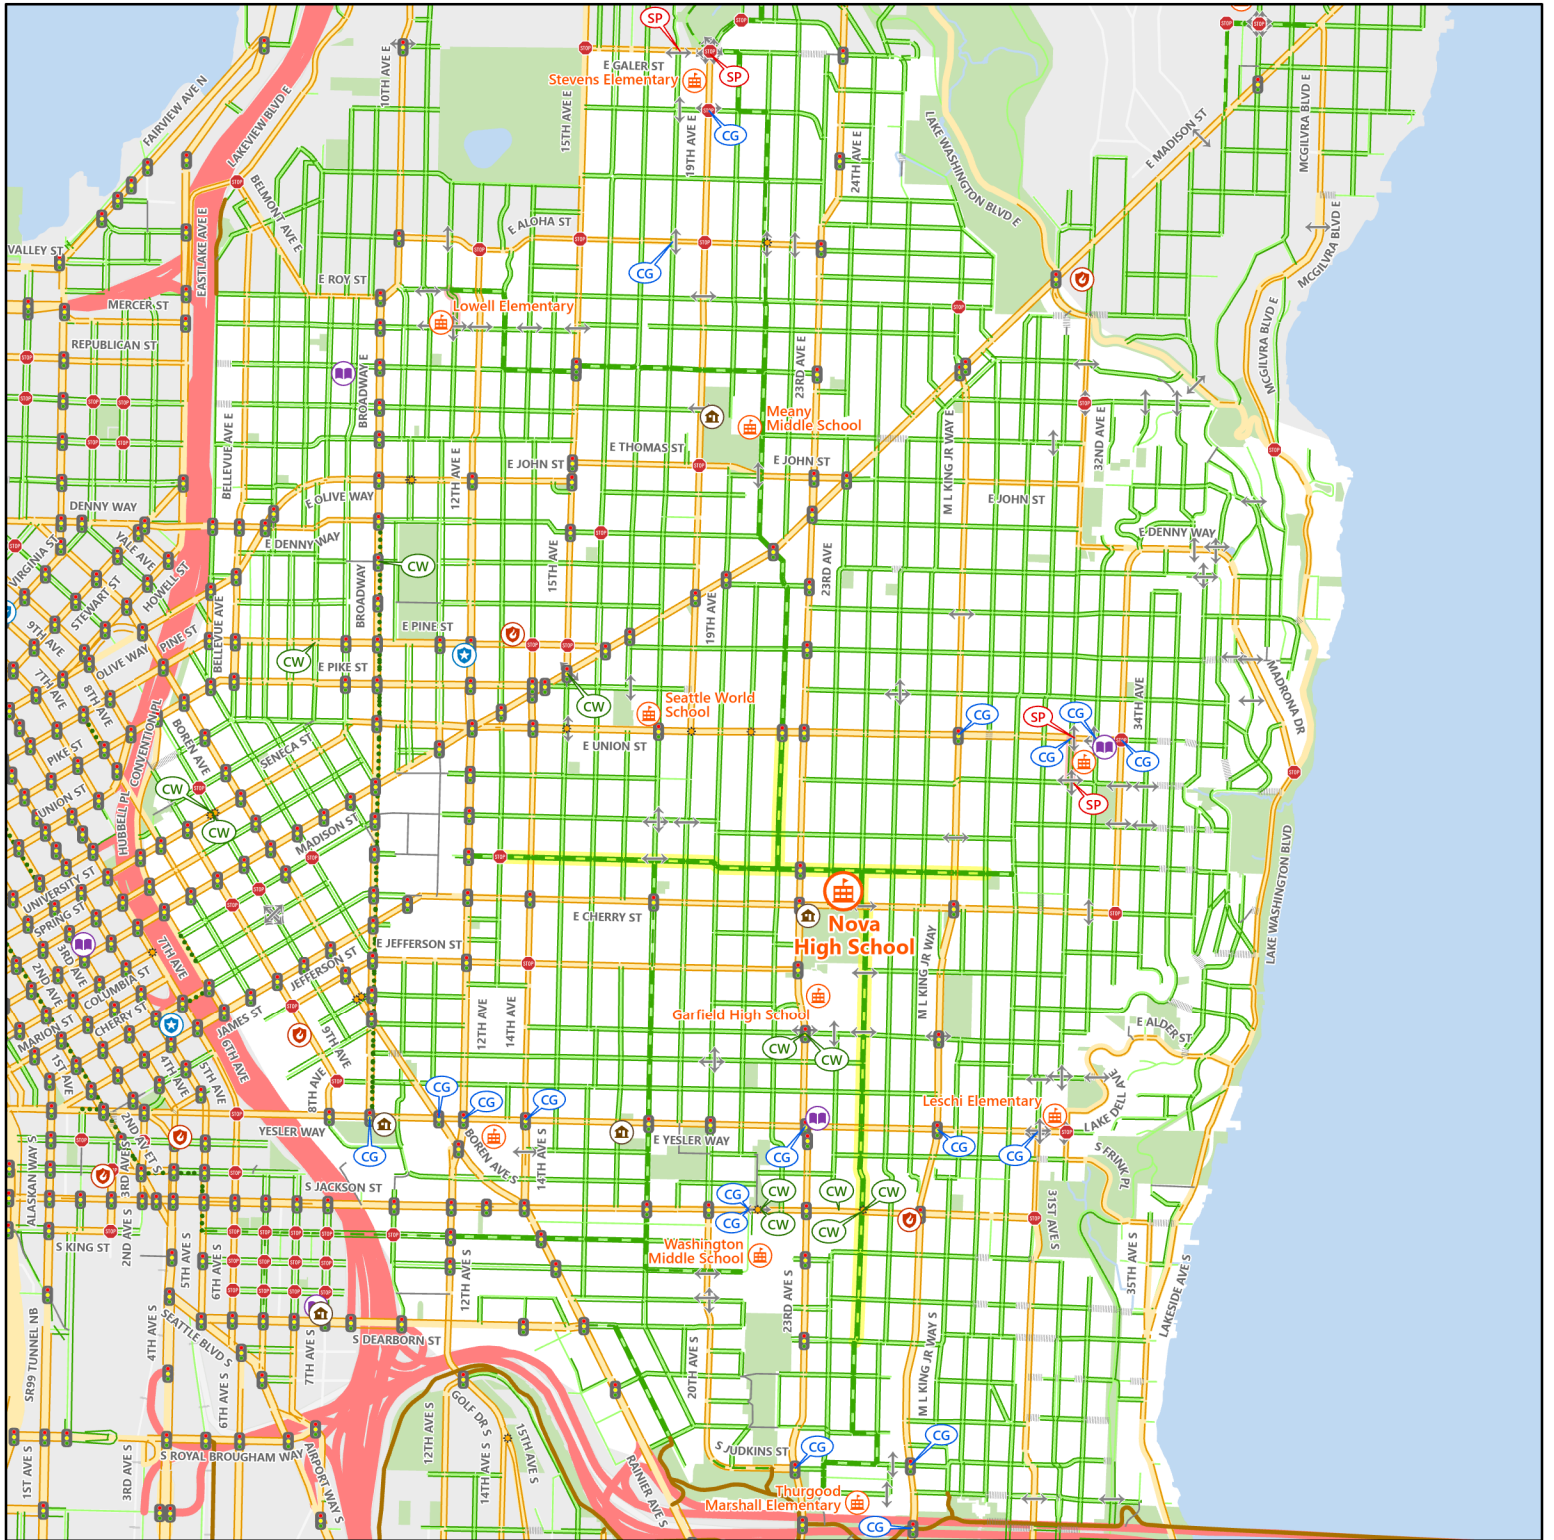

2023-24 Safe Routes to School

Nova High School

0 500 1,000 2,000 Feet