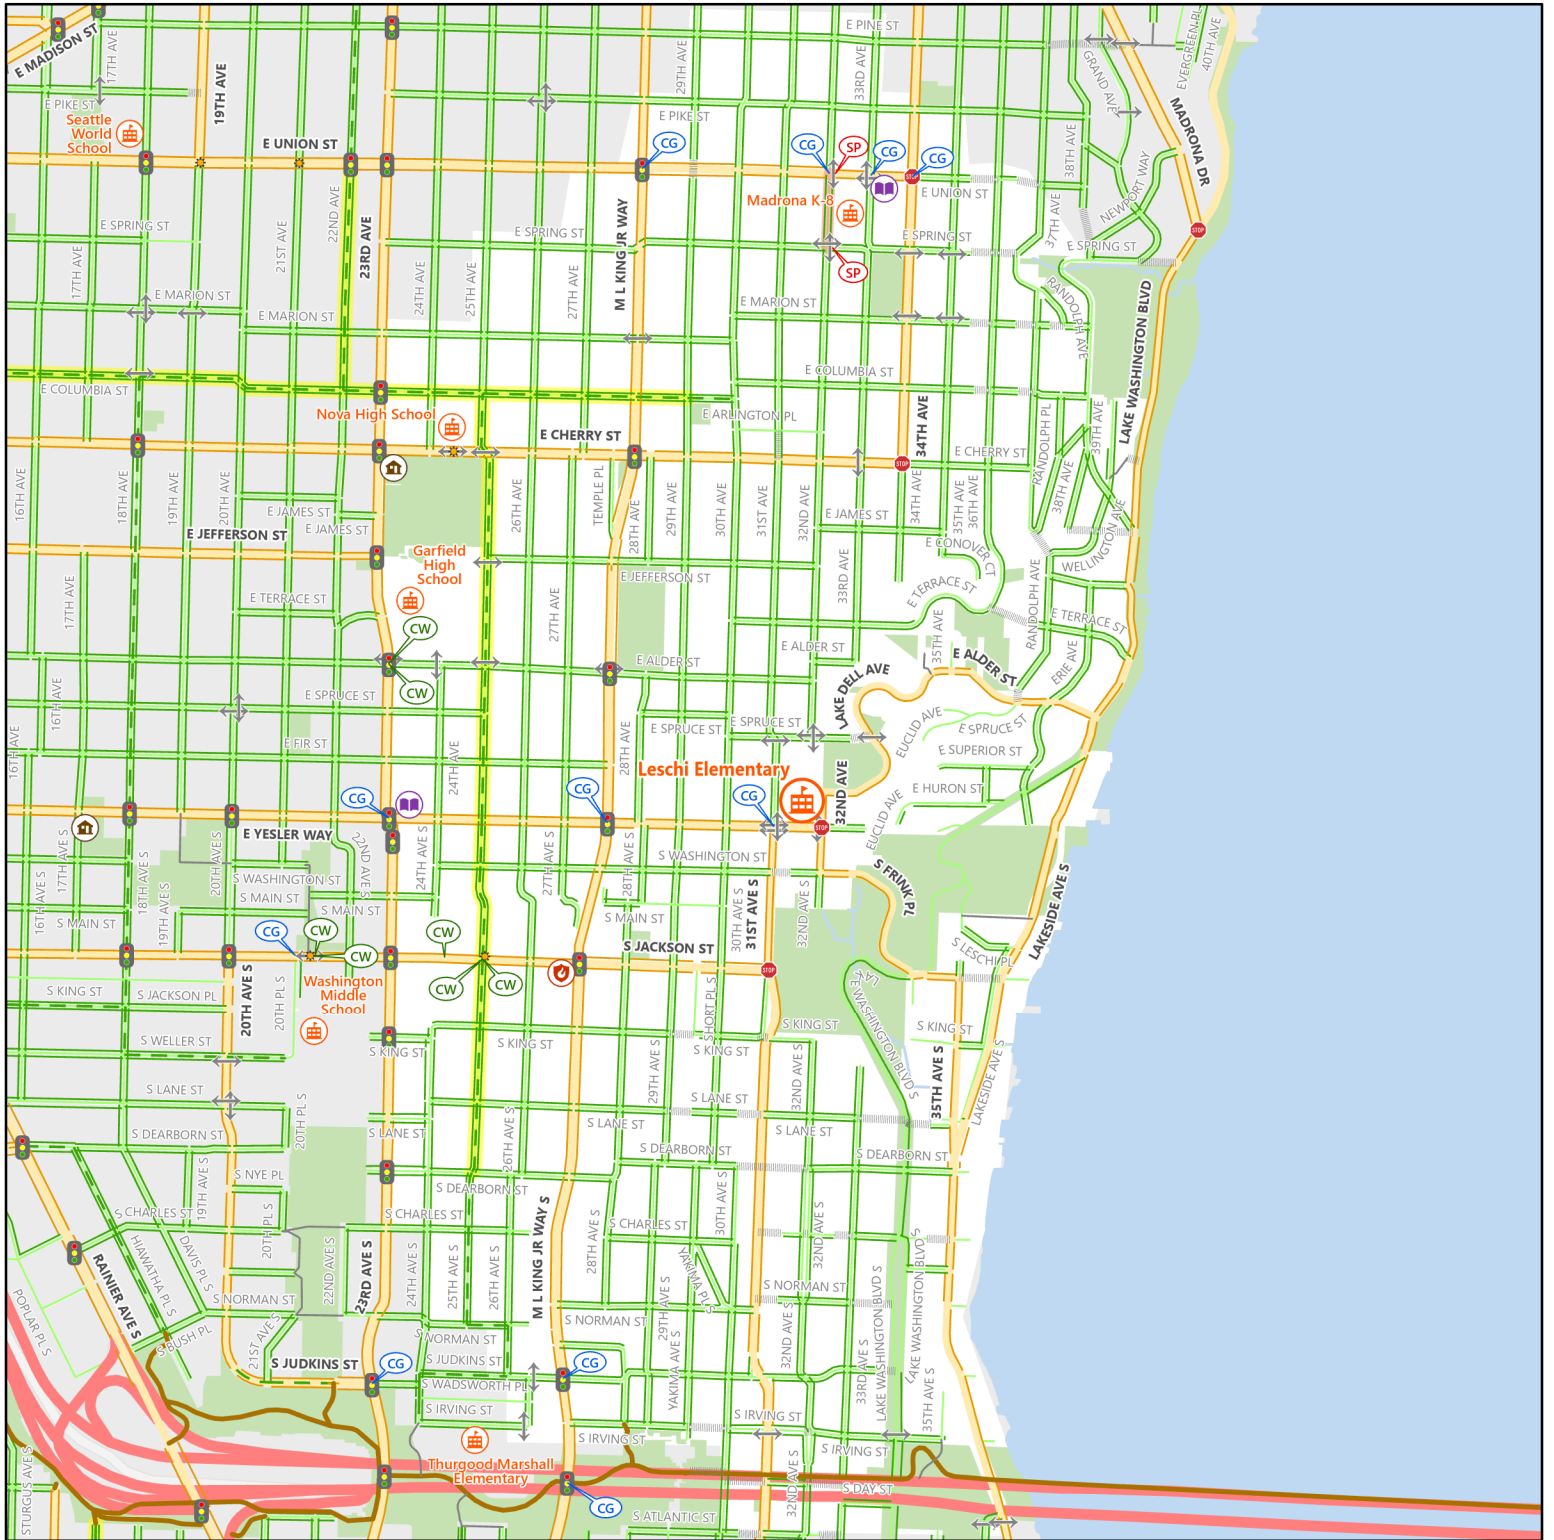

2023-24 Safe Routes to School

Leschi Elementary

0 500 1,000 2,000 Feet