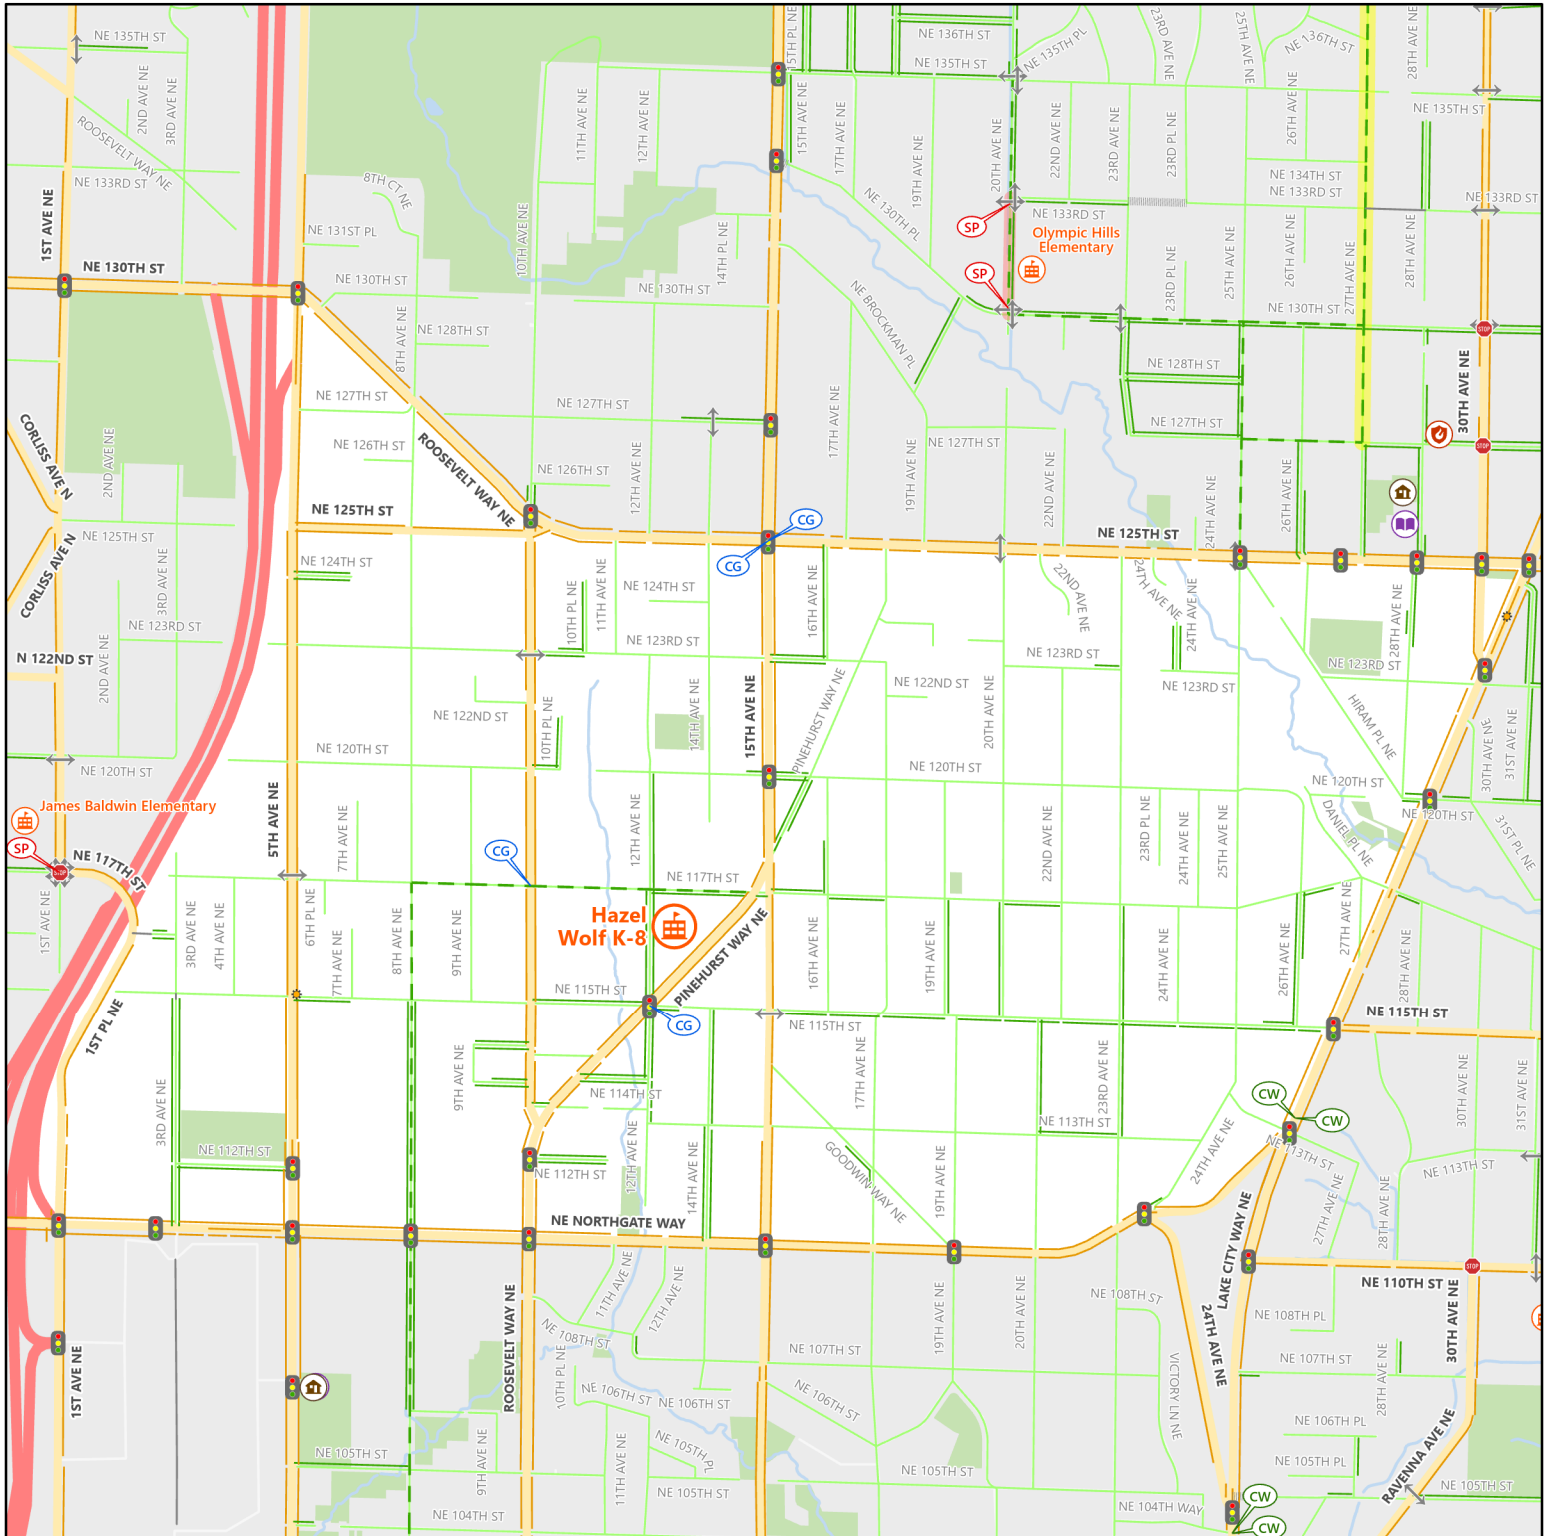

2023-24 Safe Routes to School

Hazel Wolf K-8

0 495 990 1,980 Feet

Seattle
Department of
Transportation

Author: Seattle ITD, GIS-CADD