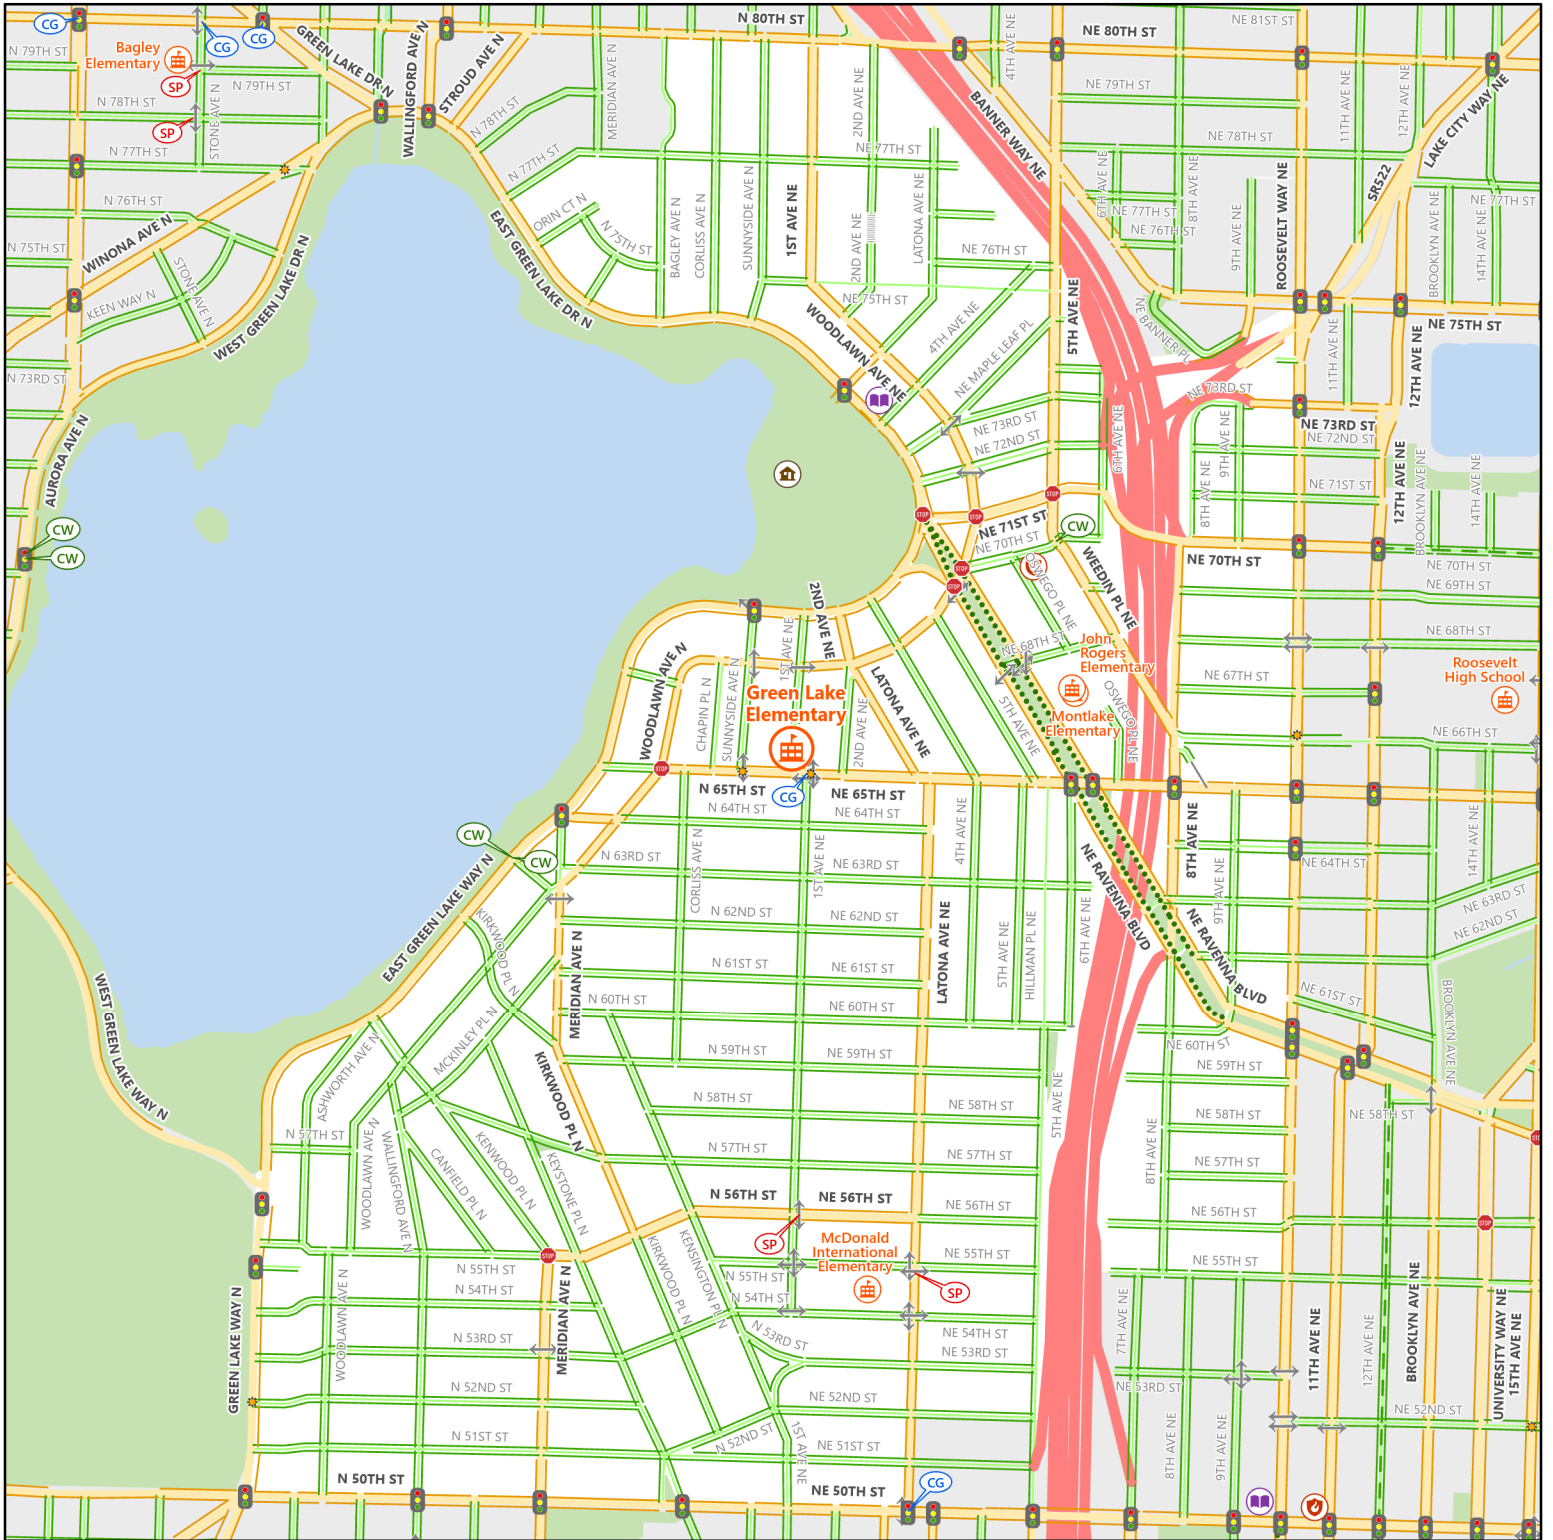

2023-24 Safe Routes to School

Green Lake Elementary

0 475 950 1,900 Feet