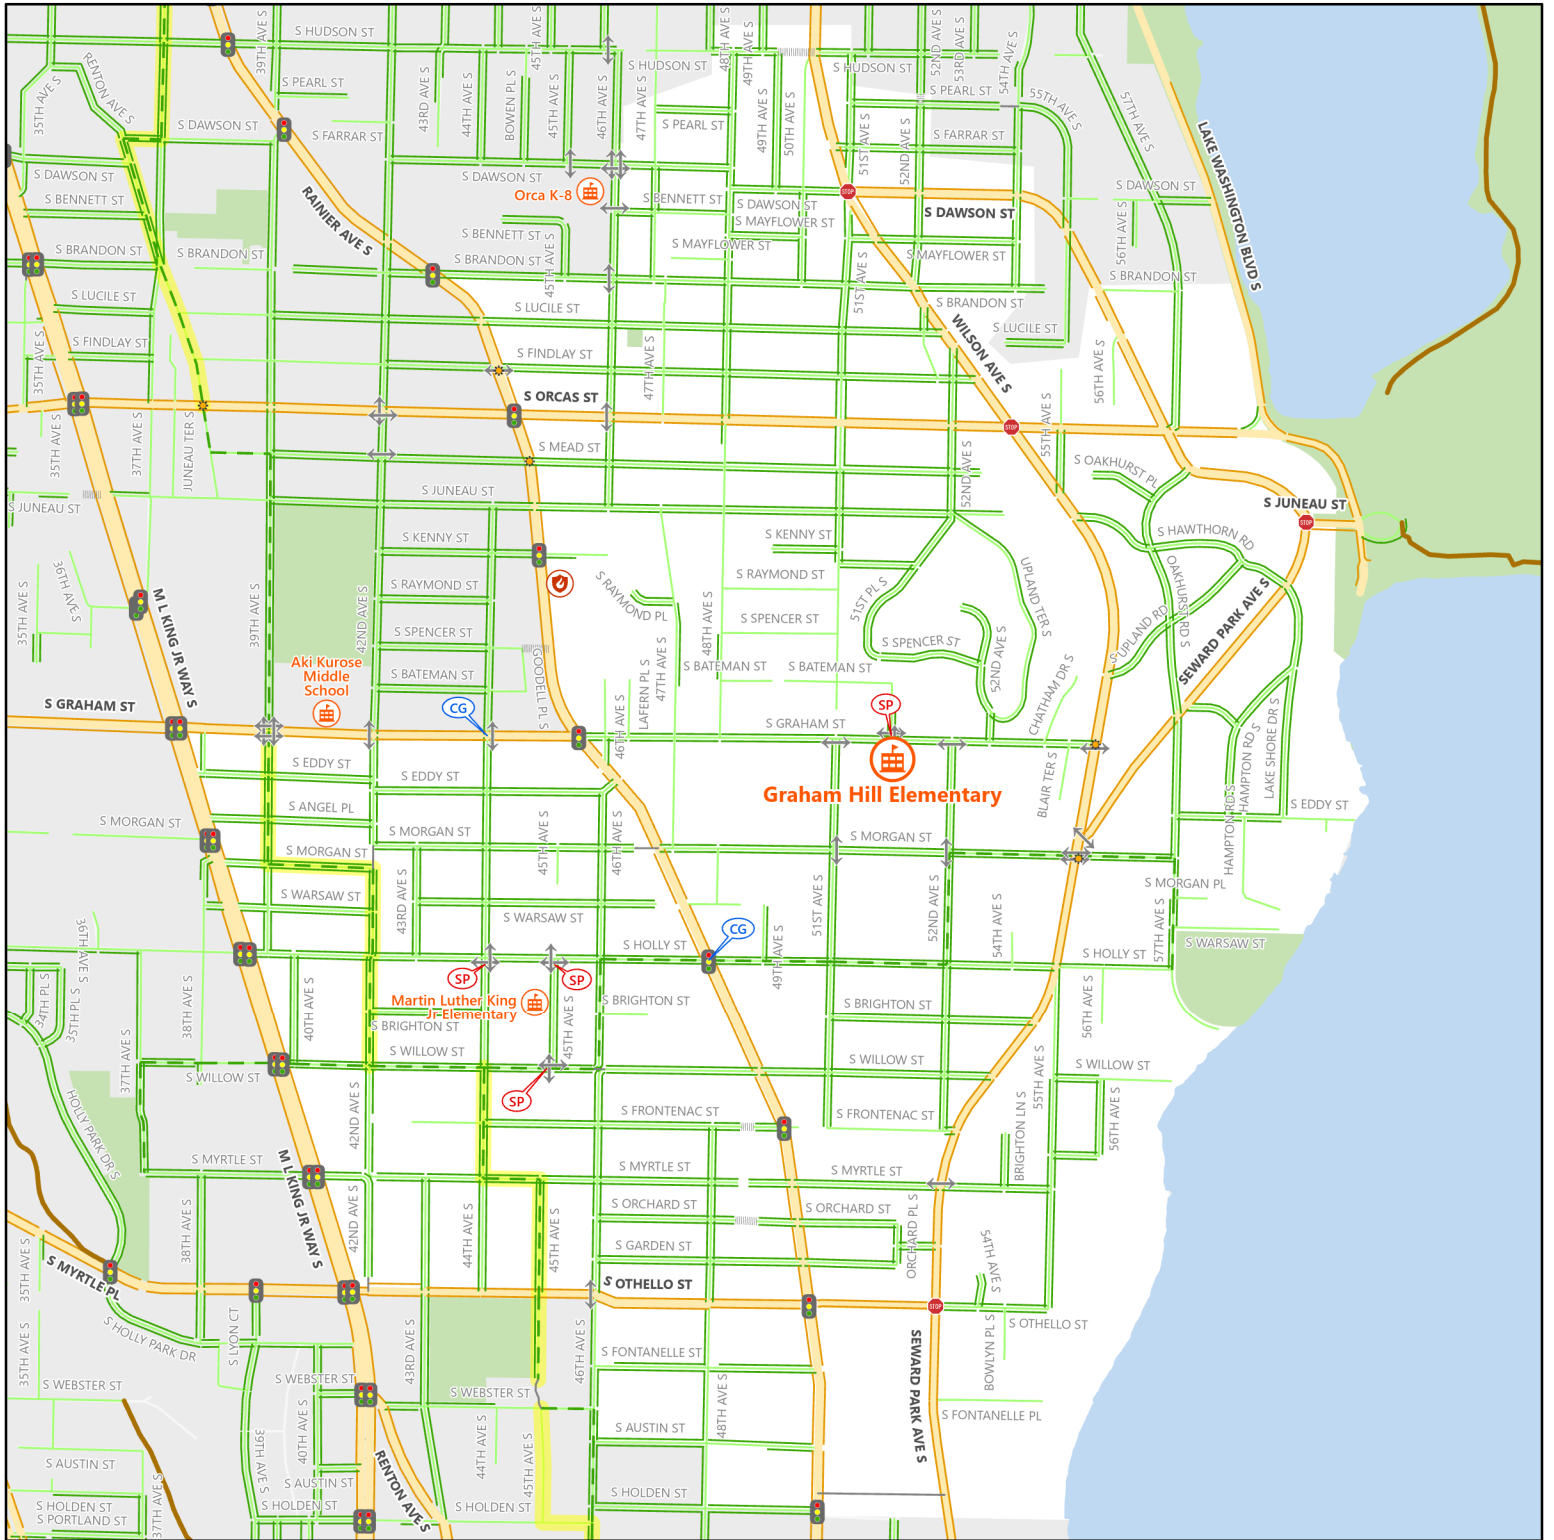

2023-24 Safe Routes to School

Graham Hill Elementary

0 500 1,000 2,000 Feet

Author: Seattle ITD, GIS-CADD