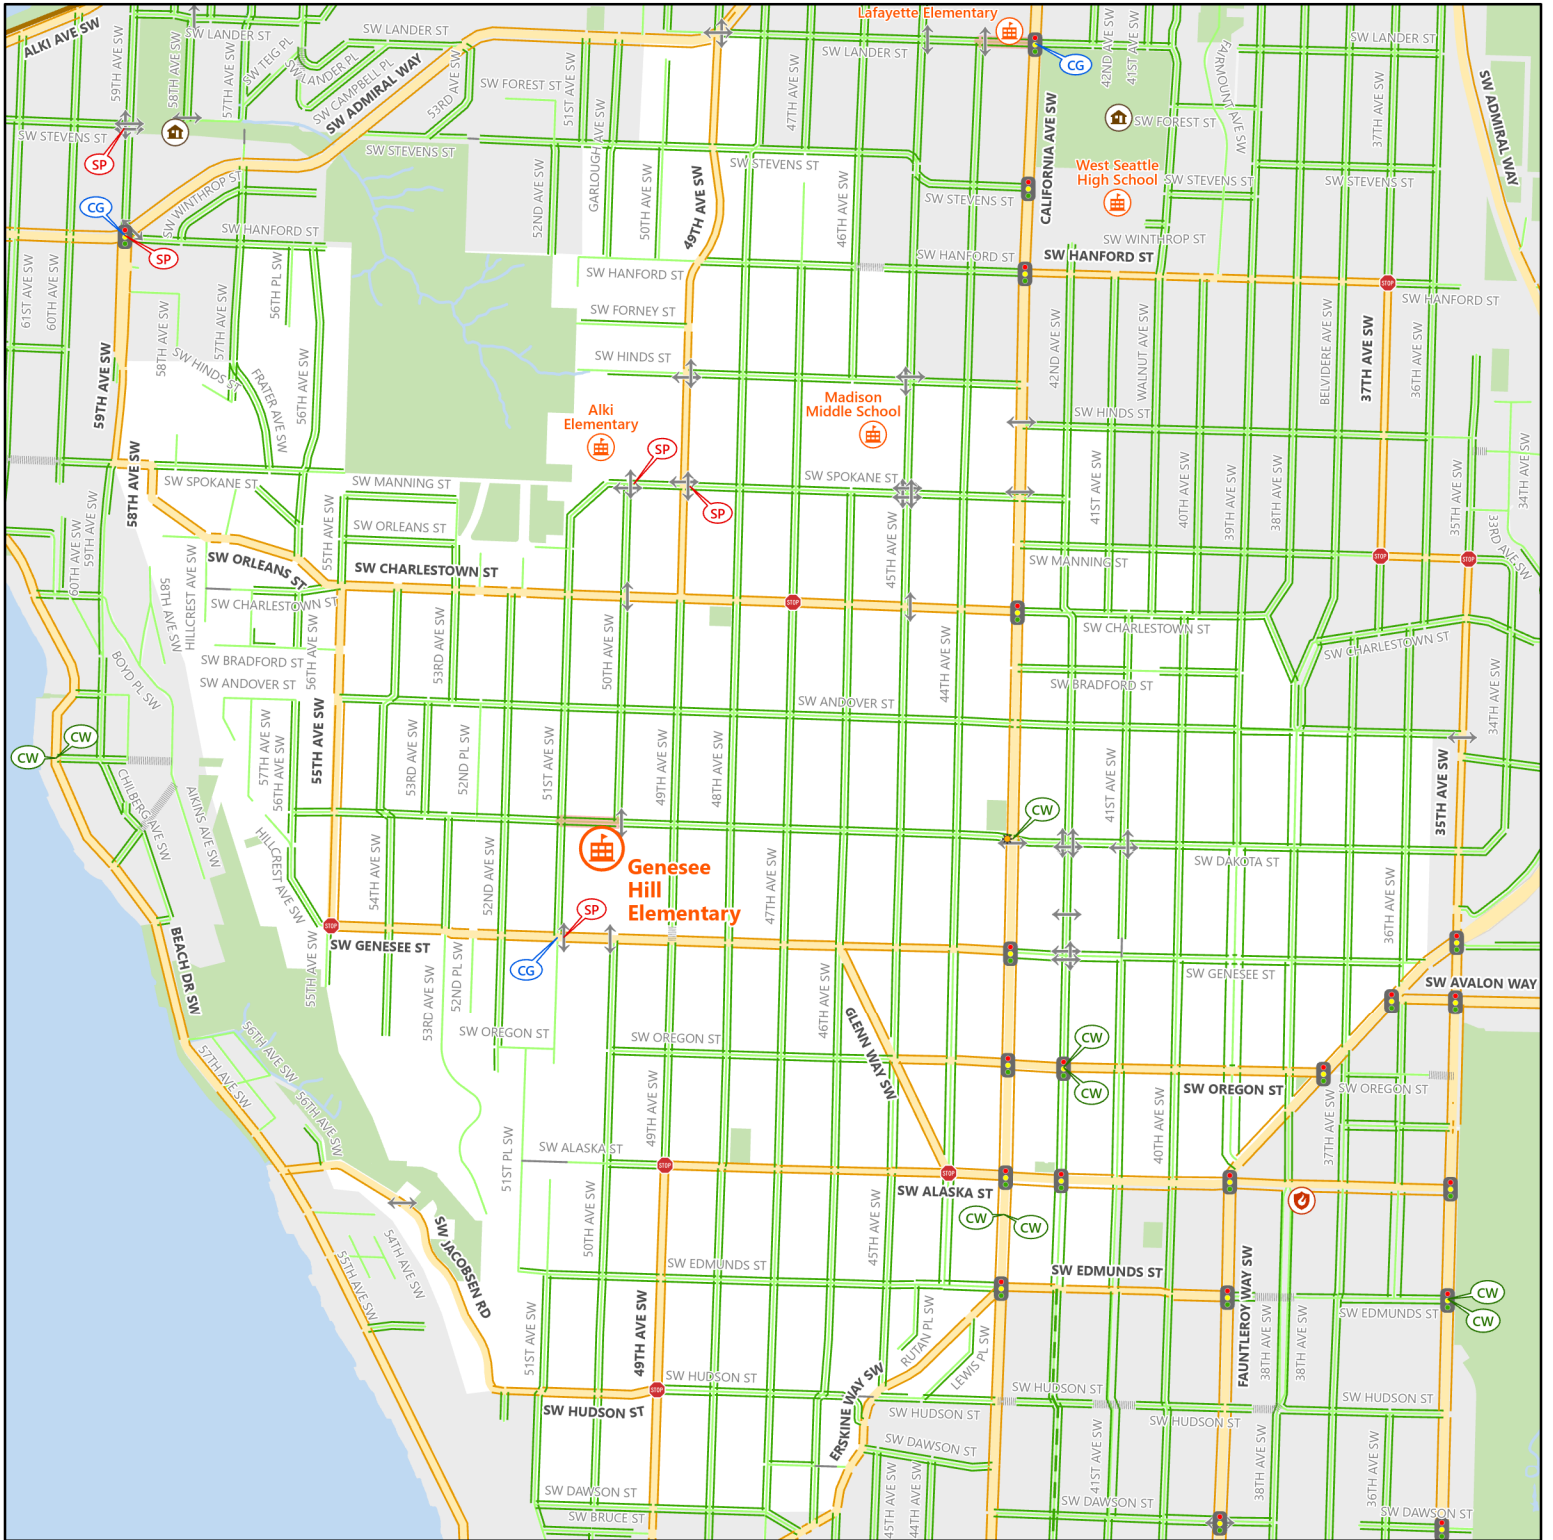

2023-24 Safe Routes to School

Genesee Hill Elementary

0 500 1,000 2,000 Feet

Seattle
Department of
Transportation

Author: Seattle ITD, GIS-CADD