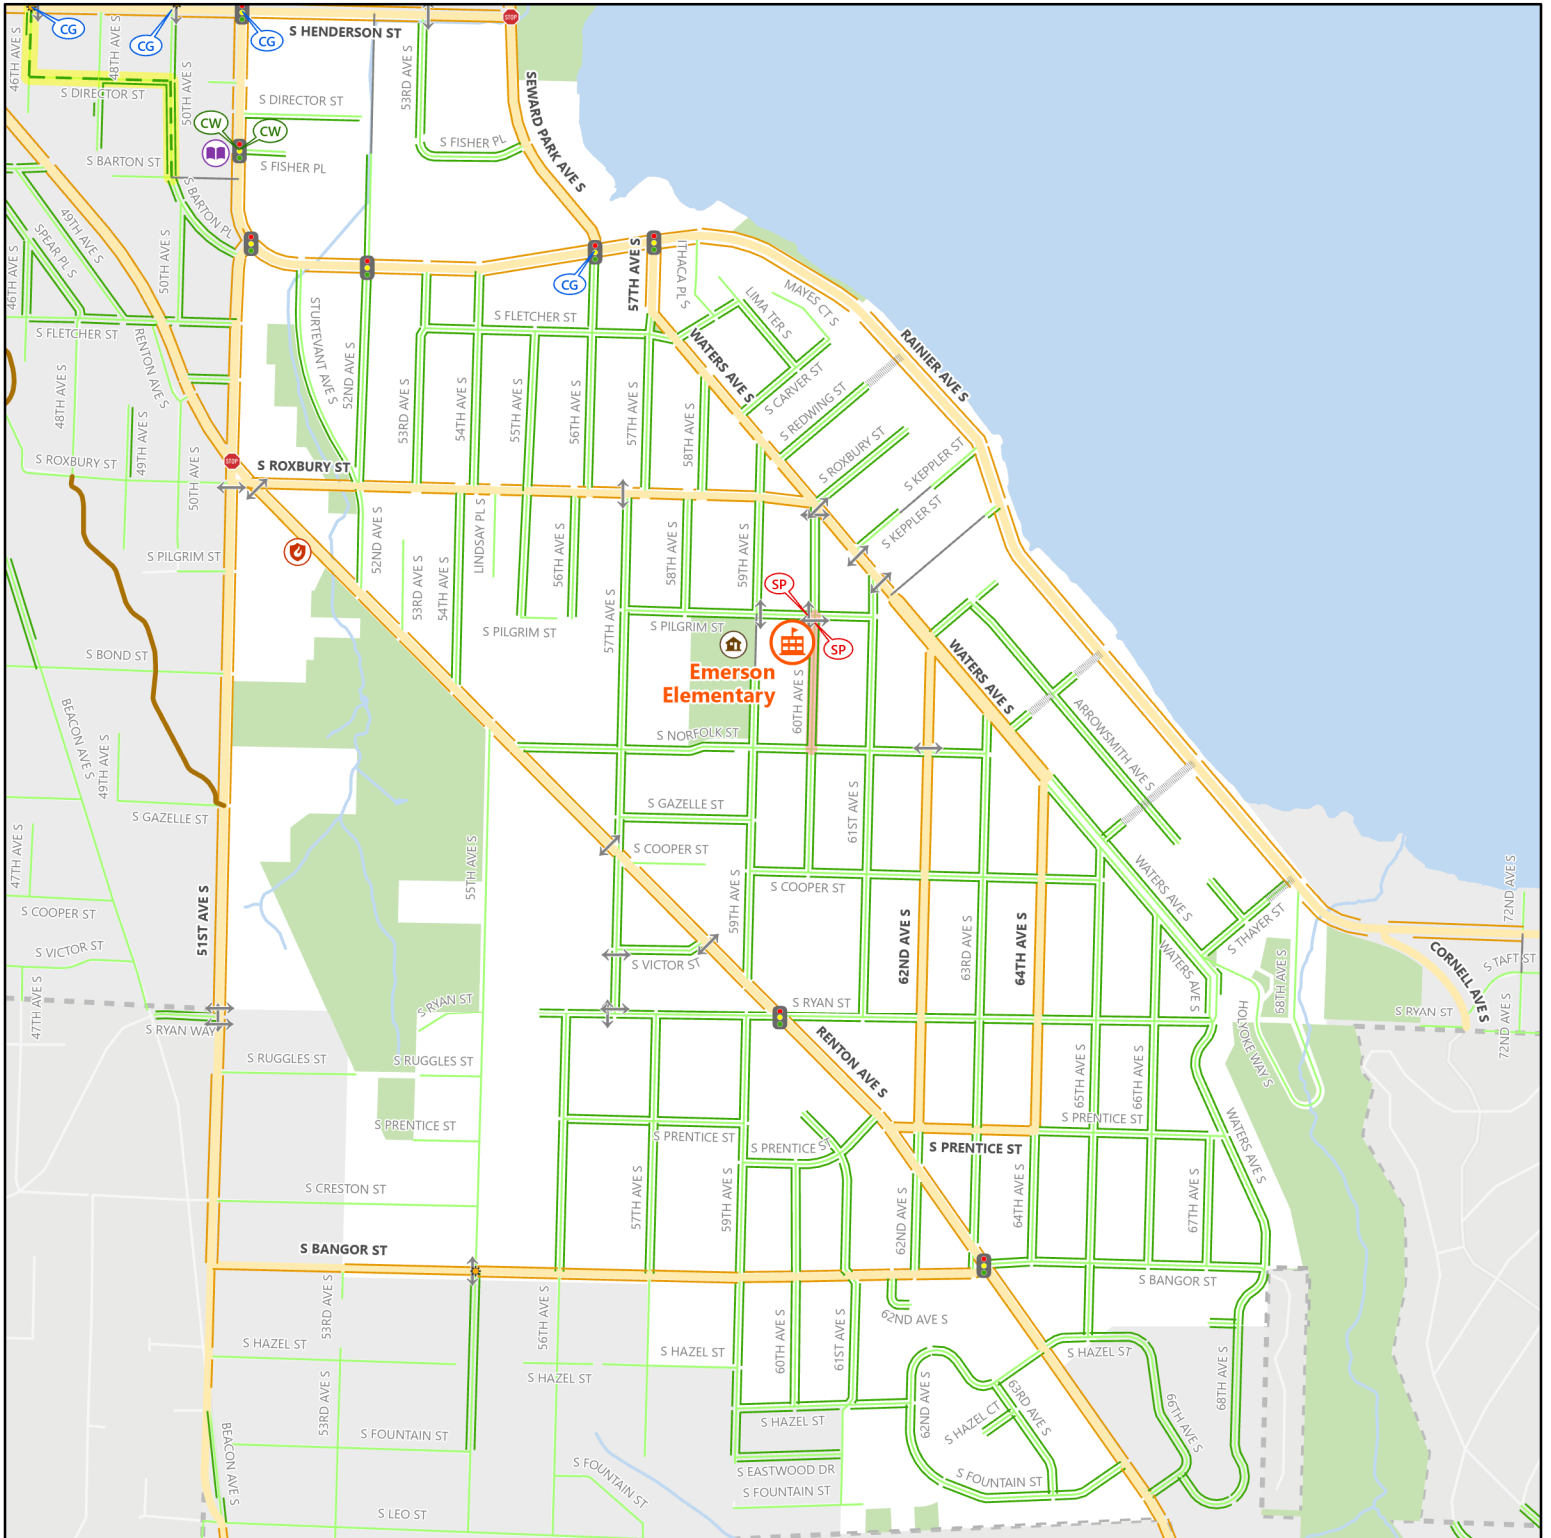

2023-24 Safe Routes to School

Emerson Elementary

Crossing Guard Assignment*	Fire Station	Stay Healthy Street
School Patrol Location*	Library	Freeway
Overhead Crosswalk Sign	Police Station	Busy Street (Arterial)
Traffic Signal	Walkway	Sidewalk Exists
All Way Stop Intersection	Stairway	Neighborhood Street
Crossing Beacon	Protected Bike Lane	Sidewalk Exists
Designated School Crossing	Neighborhood Greenway	Park
School	Multi Use Path	School Walk Zone
Community Center	School Street	

Author: Seattle ITD, GIS-CADD