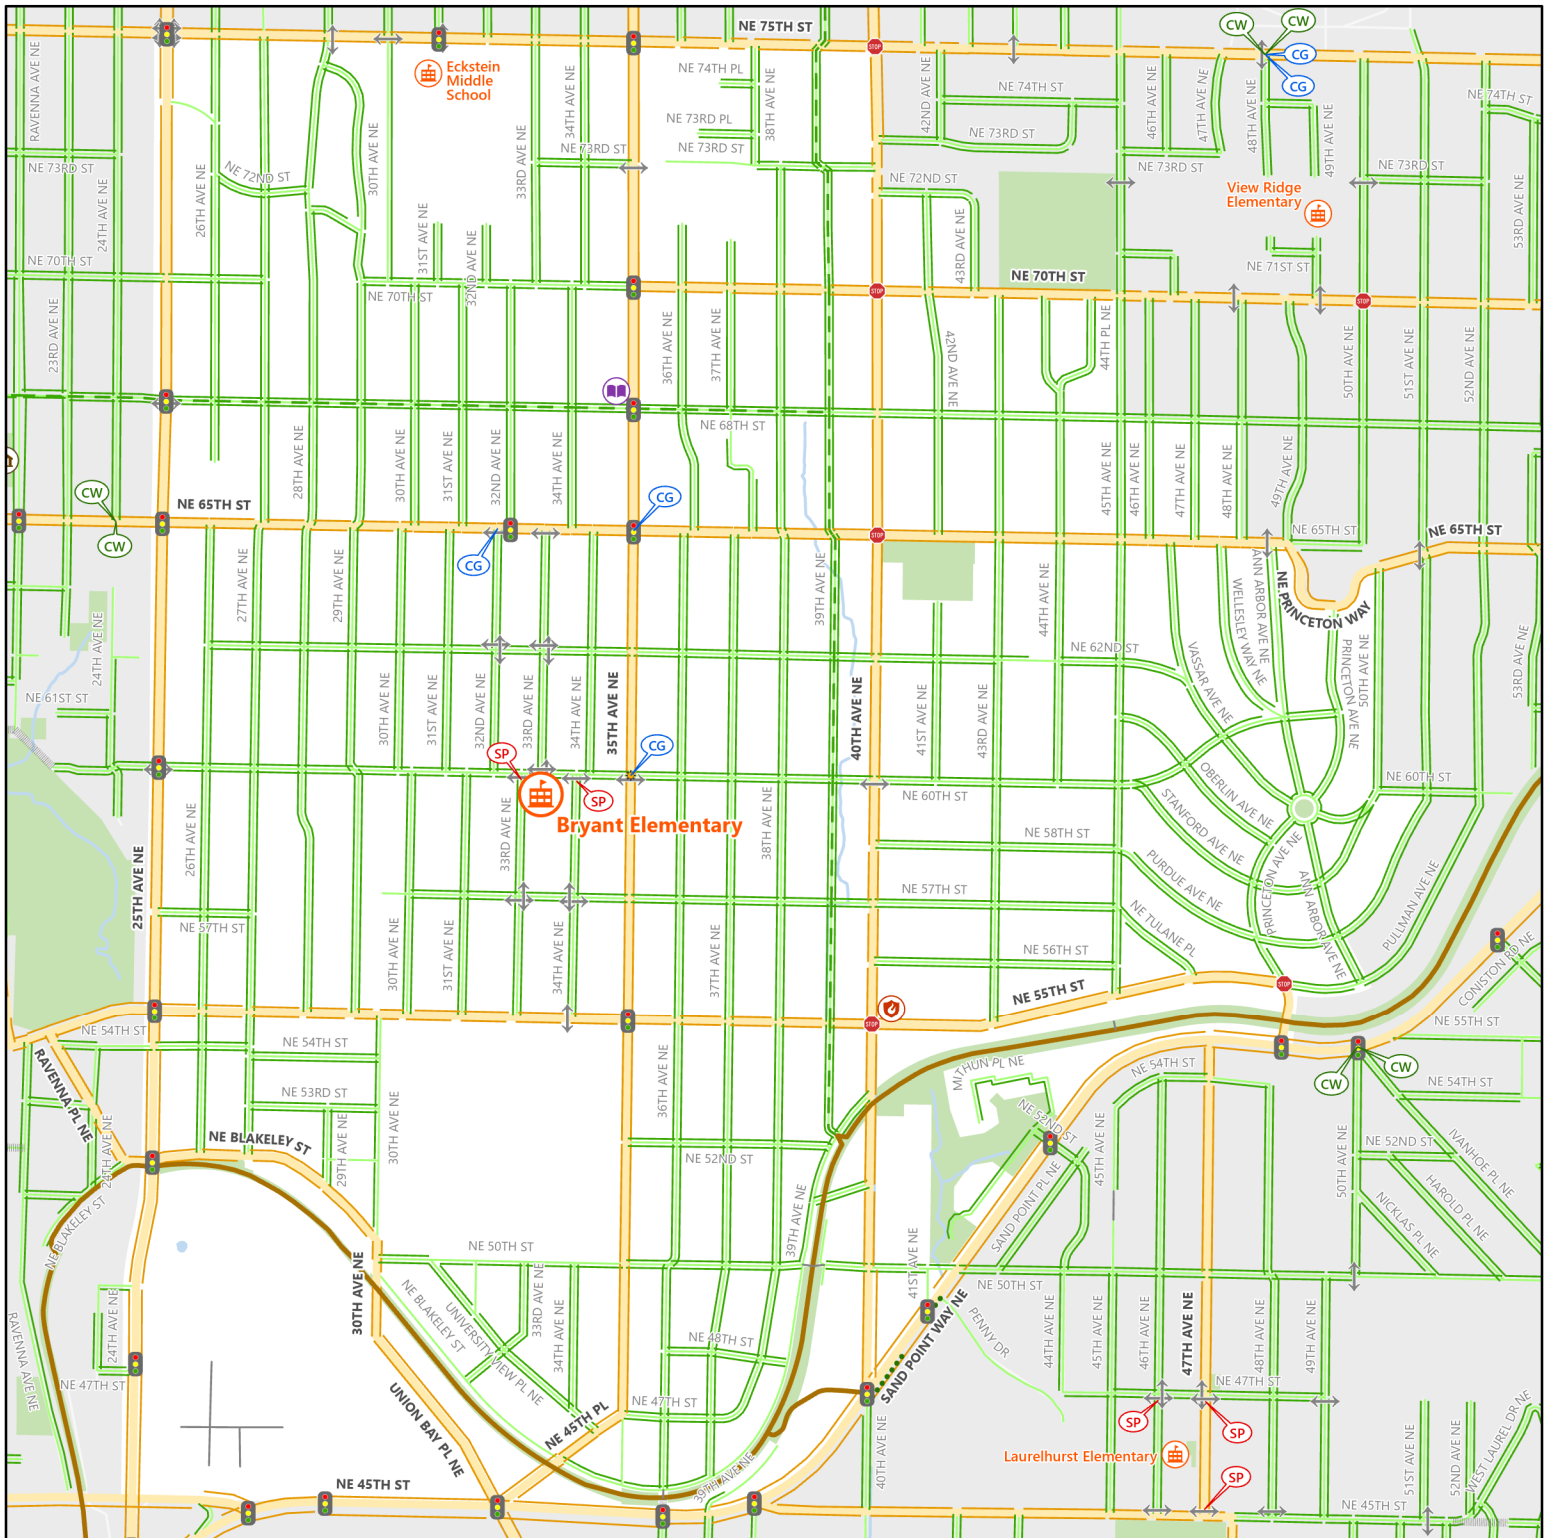

2023-24 Safe Routes to School Bryant Elementary

0 475 950 1,900 Feet

Seattle
Department of
Transportation

Author: Seattle ITD, GIS-CADD