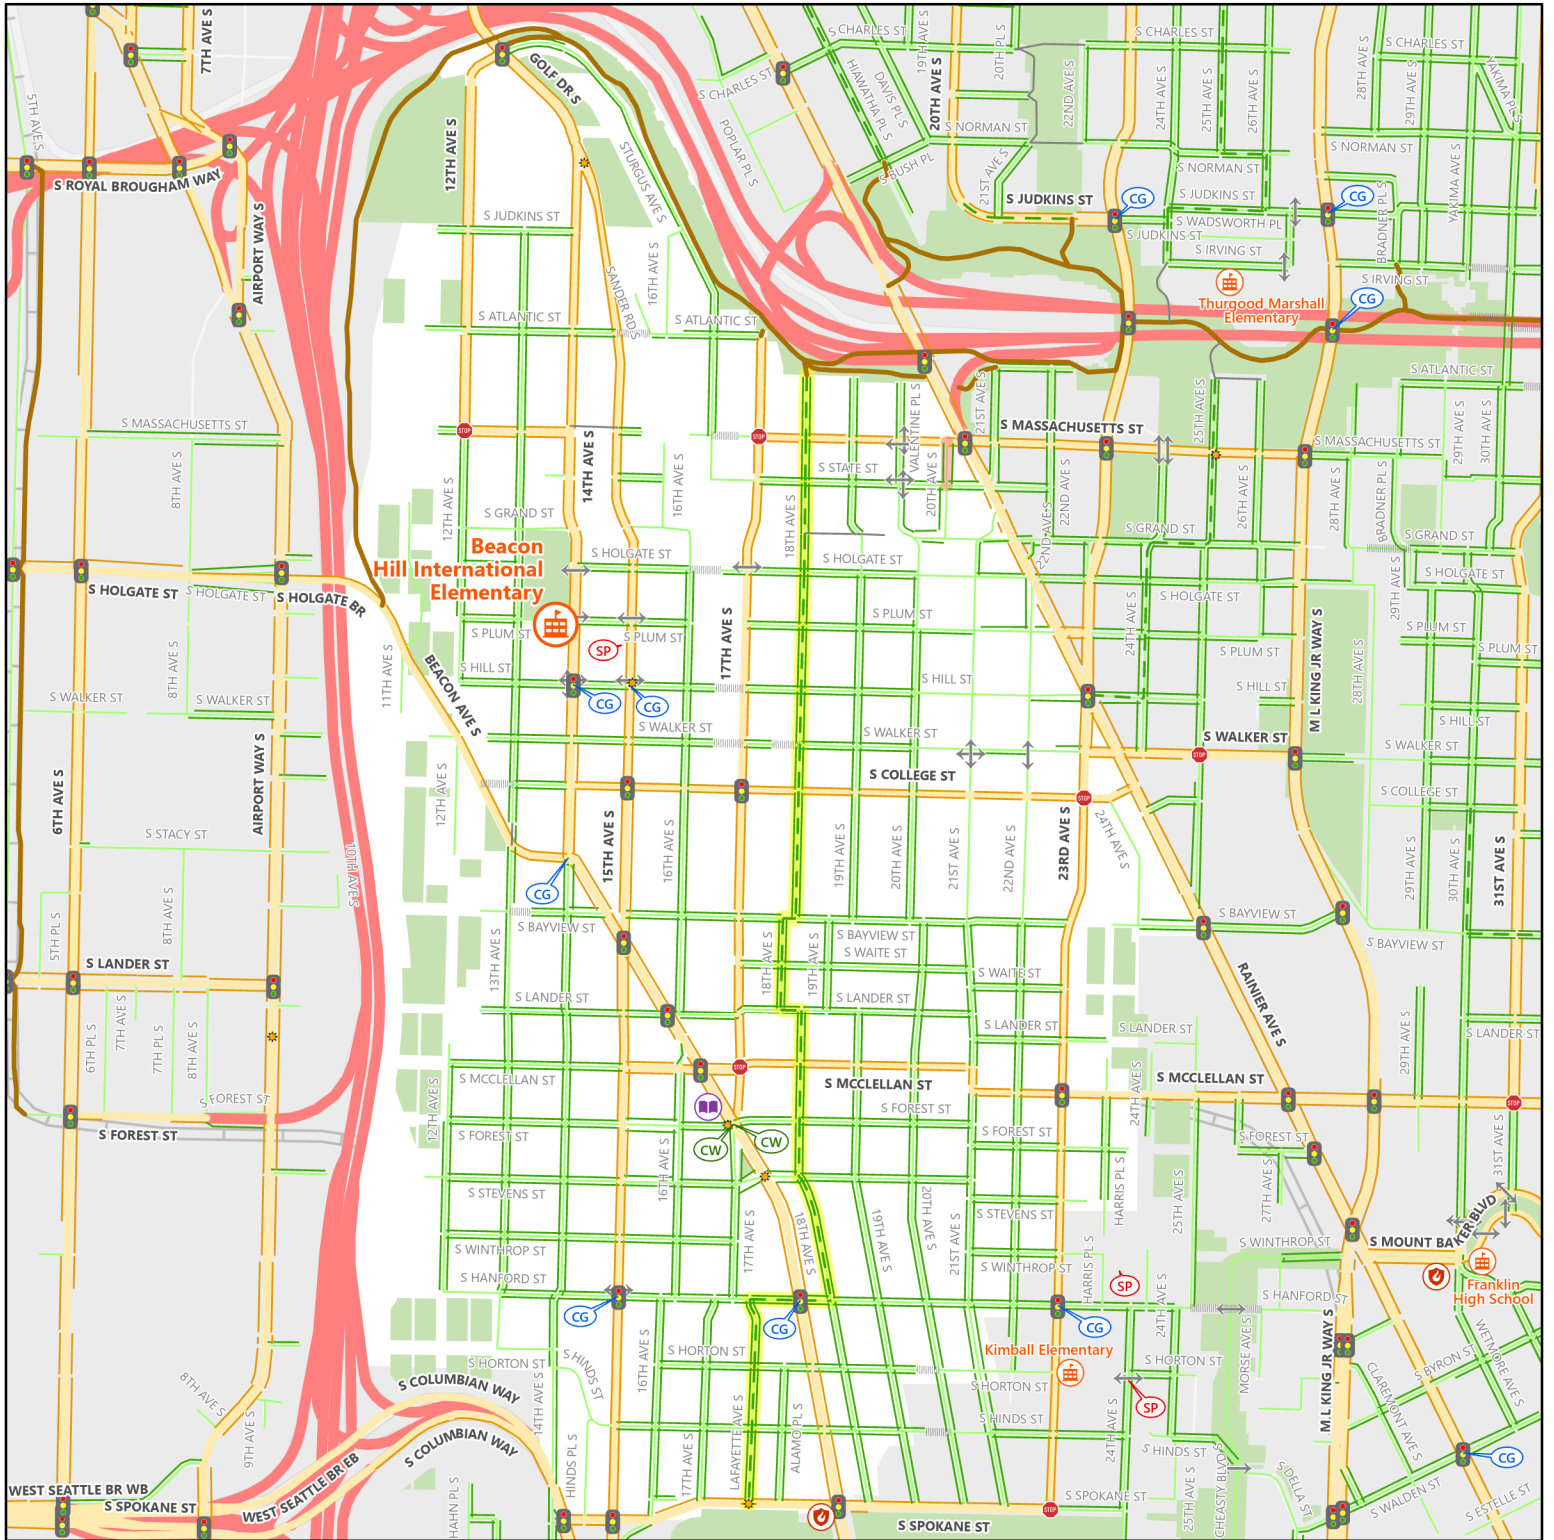

2023-24 Safe Routes to School

Beacon Hill International Elementary

0 495 990 1,980 Feet