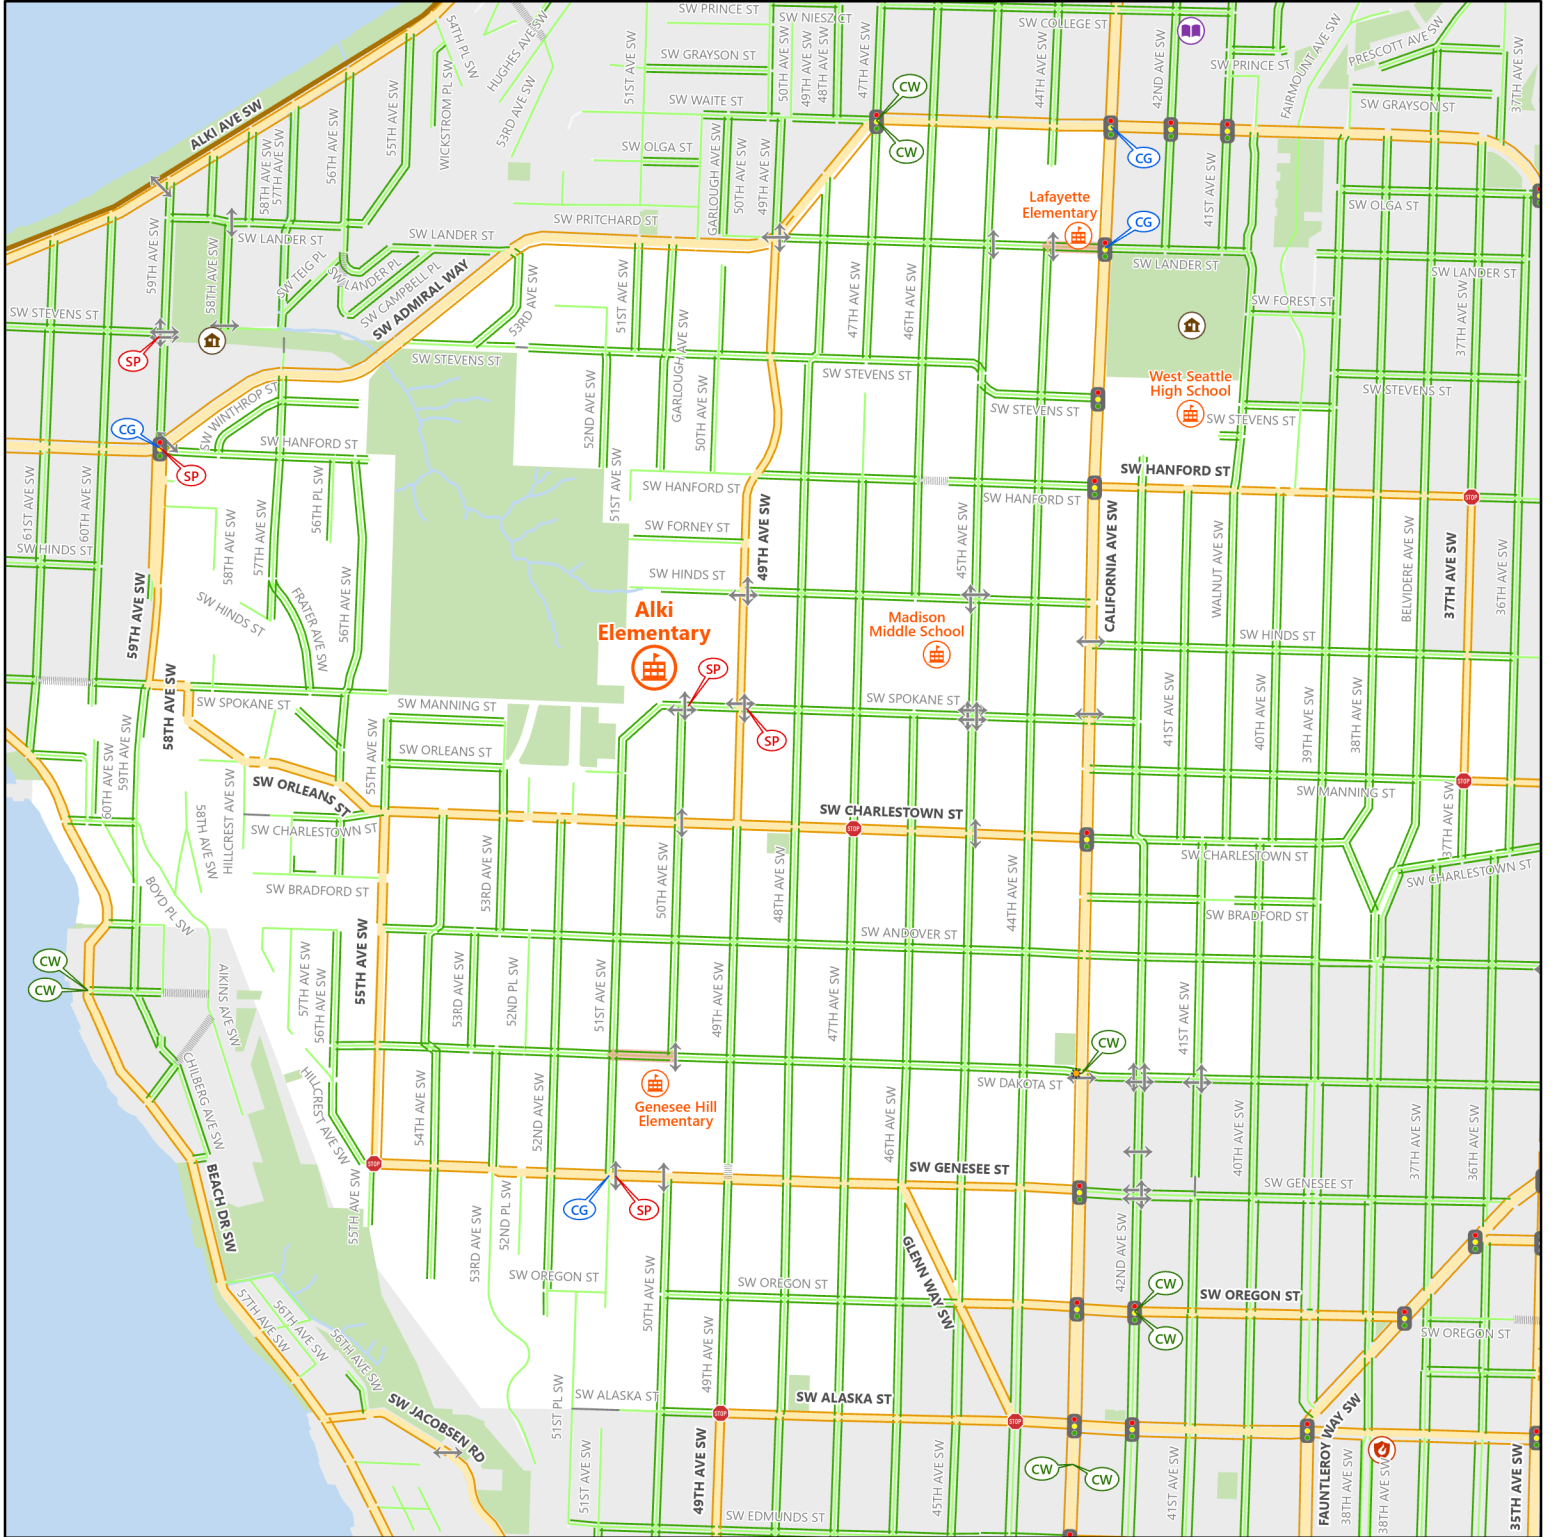

2023-24 Safe Routes to School

Alki Elementary

0 495 990 1,980 Feet