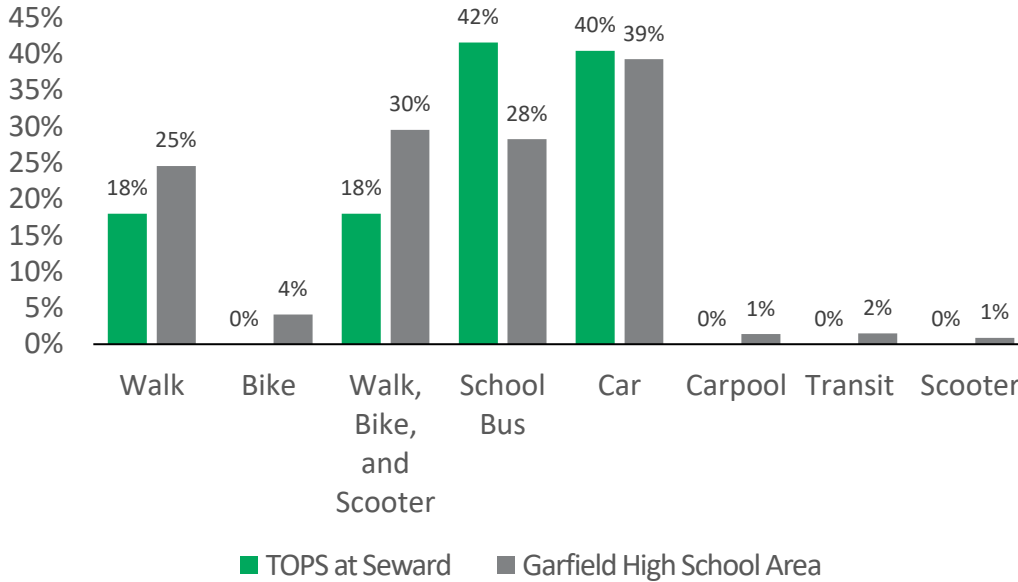

# Tops K-8

How are students getting to and from school?

- ## Garfield High School Area
- Bailey Gatzert
  - Leschi
  - Lowell
  - Thurgood Marshall
  - McGilvra
  - Montlake
  - Stevens
  - Madrona
  - **TOPS K-8**