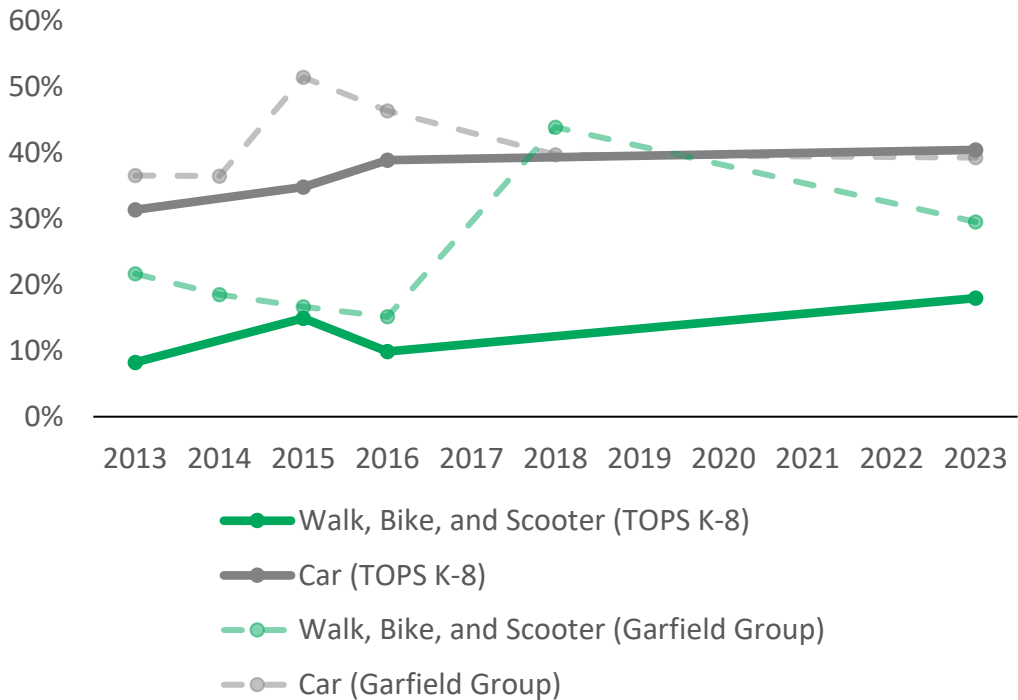

# Tops K-8

How are students getting to and from school?

- ## Garfield High School Area
- Bailey Gatzert
  - Leschi
  - Lowell
  - Thurgood Marshall
  - McGilvra
  - Montlake
  - Stevens
  - Madrona
  - **TOPS K-8**

**18%**  
Students getting to your school in an active way

How has getting to and from school changed over time?

## Notes

Walking is increasing at Tops and across the district!

Tops' response rate was low so responses may not accurately depict the whole school.