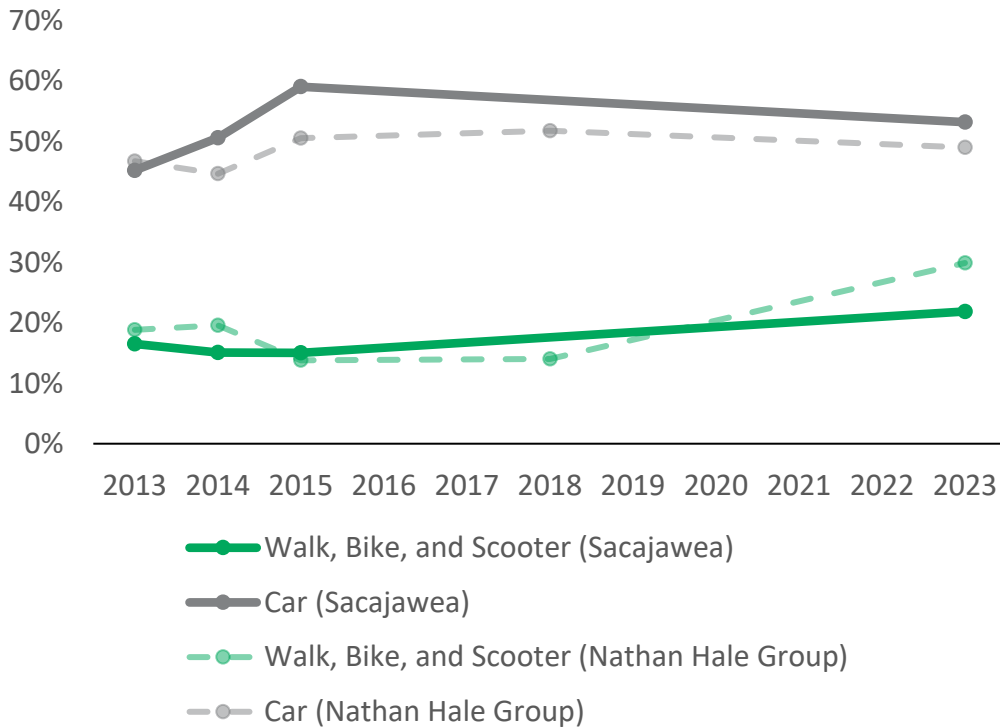

2023 K-5 School Travel Tally

Sacajawea Elementary School

How are students getting to and from school?

- ## Nathan Hale High School Area
- Olympic Hills
 - Olympic View
 - John Rogers
 - **Sacajawea**
 - Wedgwood
 - Hazel Wolf K-8
 - Summit K-12
 - Cedar Park

22%
Students getting to your school in an active way

How has getting to and from school changed over time?

Notes

Walking and biking to school is increasing at Sacajawea and across the district!