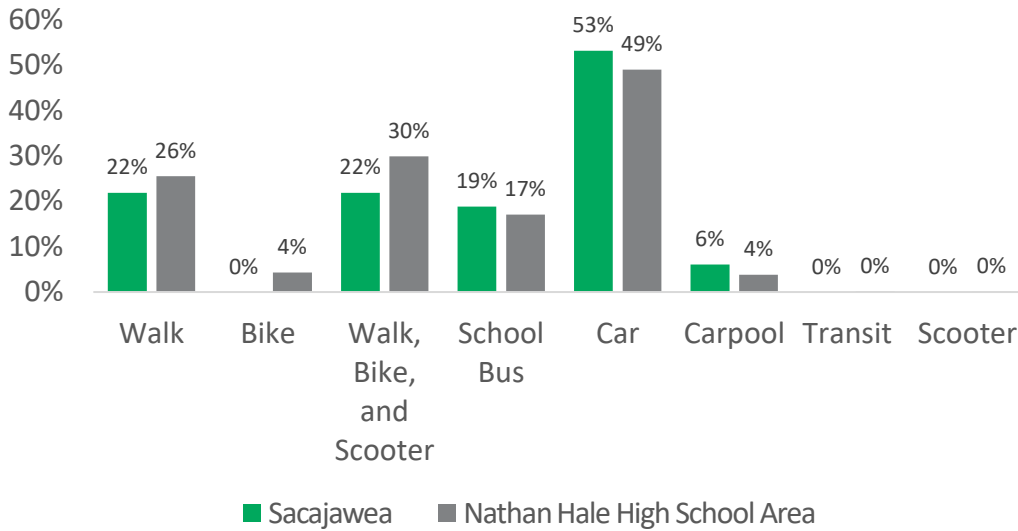

2023 K-5 School Travel Tally

Sacajawea Elementary School

How are students getting to and from school?

- ## Nathan Hale High School Area
- Olympic Hills
 - Olympic View
 - John Rogers
 - **Sacajawea**
 - Wedgwood
 - Hazel Wolf K-8
 - Summit K-12
 - Cedar Park

22%
Students getting to your school in an active way

How has getting to and from school changed over time?

Notes

Walking and biking to school is increasing at Sacajawea and across the district!