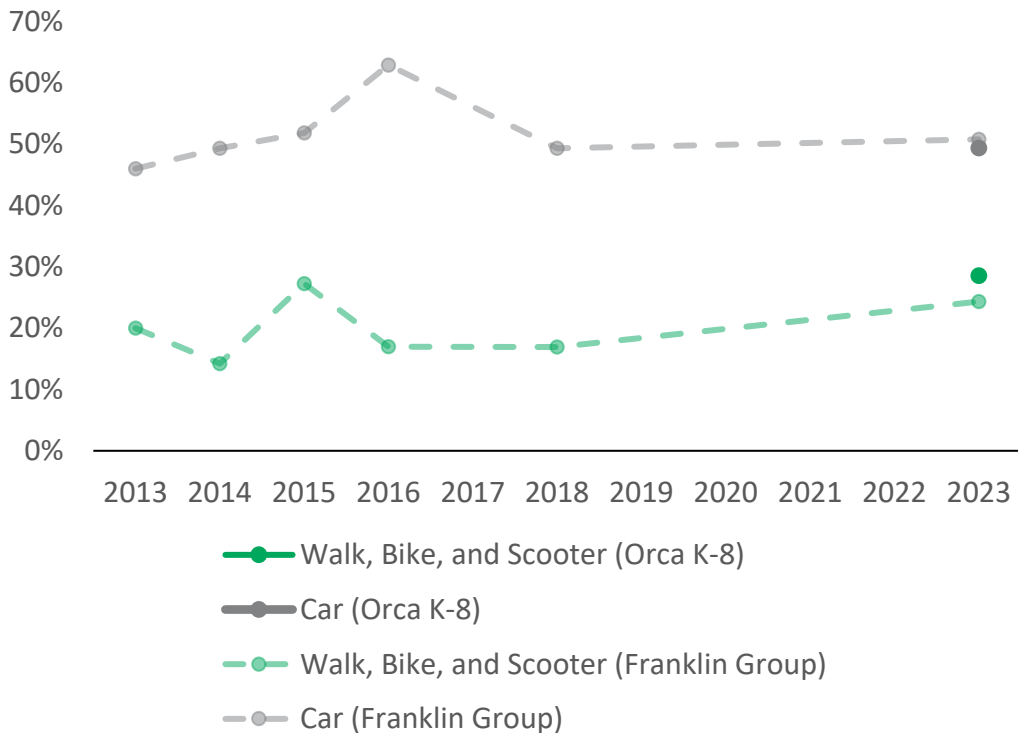

2023 K-5 School Travel Tally

Orca K-8

How are students getting to and from school?

How has getting to and from school changed over time?

- ## Franklin High School Area
- Beacon Hill International
 - Dearborn Park International
 - Hawthorne
 - Kimball
 - Martin Luther King Jr.
 - Maple
 - John Muir
 - Orca K-8

29%
Students getting to your school in an active way

Notes
Orca has not completed a travel tally survey since 2008.
Walking and biking is increasing across the district!