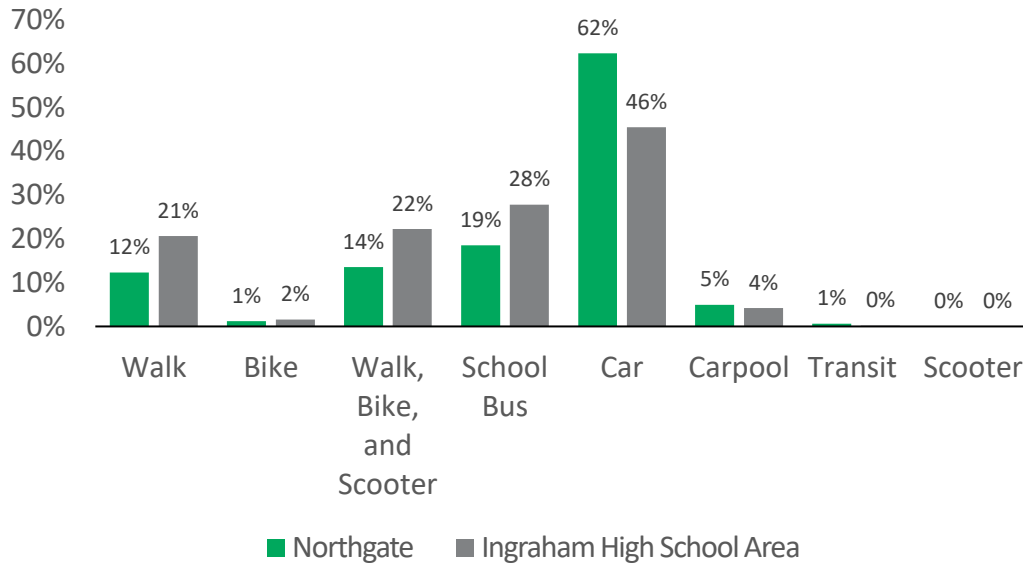

2023 K-5 School Travel Tally

# Northgate Elementary School

How are students getting to and from school?

- ## Ingraham High School Area
- Broadview Thompson K-8
  - North Beach
  - **Northgate**
  - Viewlands
  - Licton Springs K-8

**14%**  
Students getting to your school in an active way

How has getting to and from school changed over time?

## Notes

Walking and biking is increasing at Northgate and across the district!