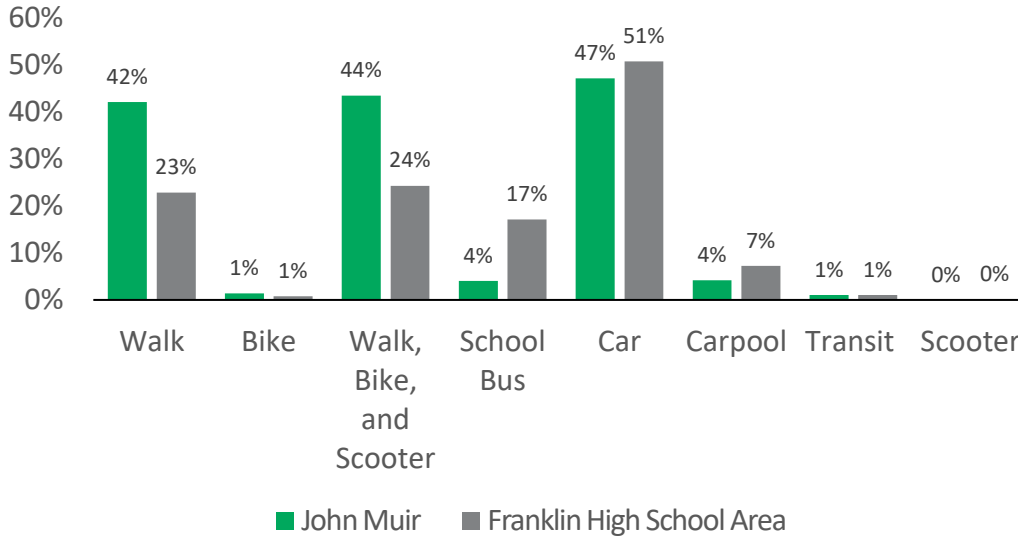

2023 K-5 School Travel Tally

John Muir Elementary School

How are students getting to and from school?

Franklin High School Area

- Beacon Hill International
- Dearborn Park International
- Hawthorne
- Kimball
- Martin Luther King Jr.
- Maple
- **John Muir**
- Orca K-8

44%

Students getting to your school in an active way

How has getting to and from school changed over time?

Notes

Walking and biking to school is increasing at John Muir and across the district!

This is the first time John Muir has filled out a survey since 2011.