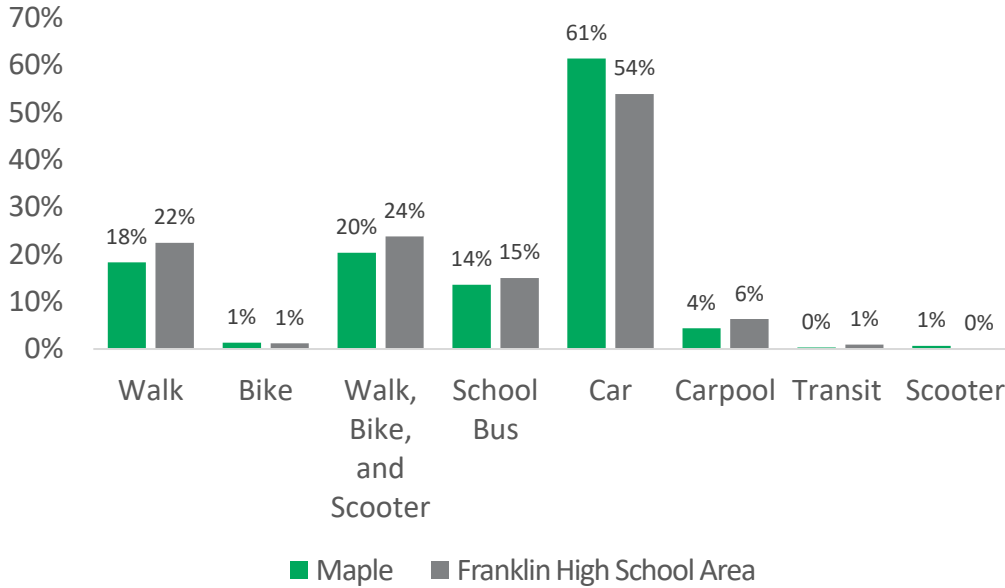

2023 K-5 School Travel Tally

Maple Elementary School

How are students getting to and from school?

- ## Franklin High School Area
- Beacon Hill International
 - Dearborn Park International
 - Hawthorne
 - Kimball
 - Martin Luther King Jr.
 - **Maple**
 - John Muir
 - Orca K-8

20%
Students getting to your school in an active way

How has getting to and from school changed over time?

Notes

Walking and biking are increasing at your school and across the district!