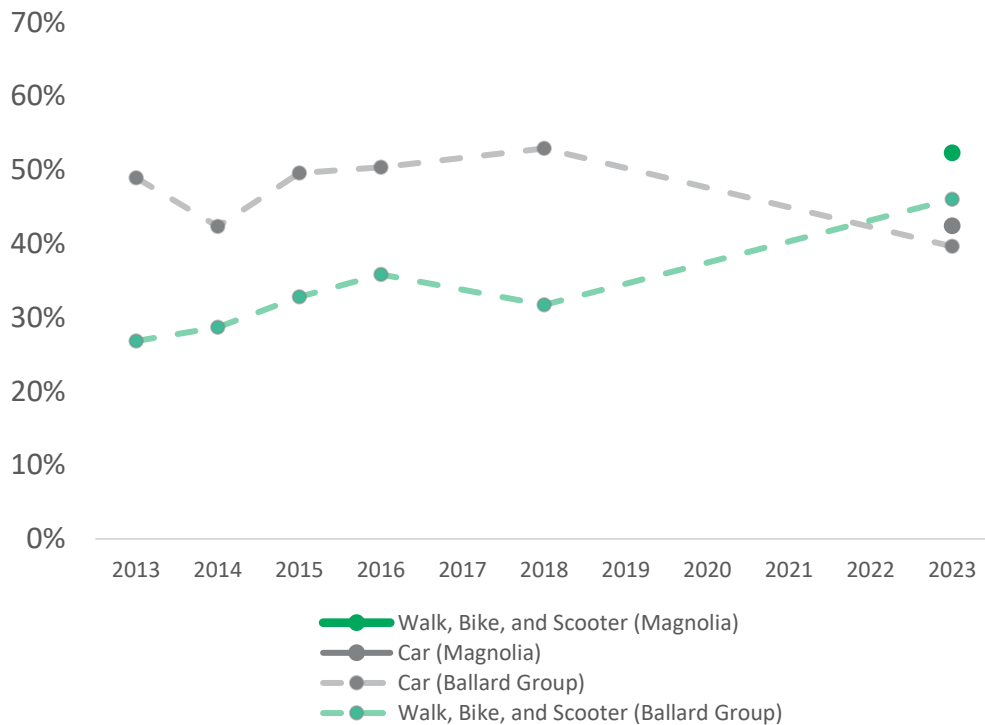

2023 K-5 School Travel Tally

Magnolia Elementary School

How are students getting to and from school?

- ## Ballard High School Area
- Adams
 - Catherine Blaine
 - Frantz Coe
 - B.F. Day
 - Greenwood
 - Hay
 - Lawton
 - Loyal Heights
 - **Magnolia**
 - Queen Anne
 - Salmon Bay
 - West Woodland
 - Whittier

How has getting to and from school change over time?

52%
Students getting to your school in an active way

Notes

This is the first year your school completed the travel tally.

Walking and biking to school is increasing across the district!