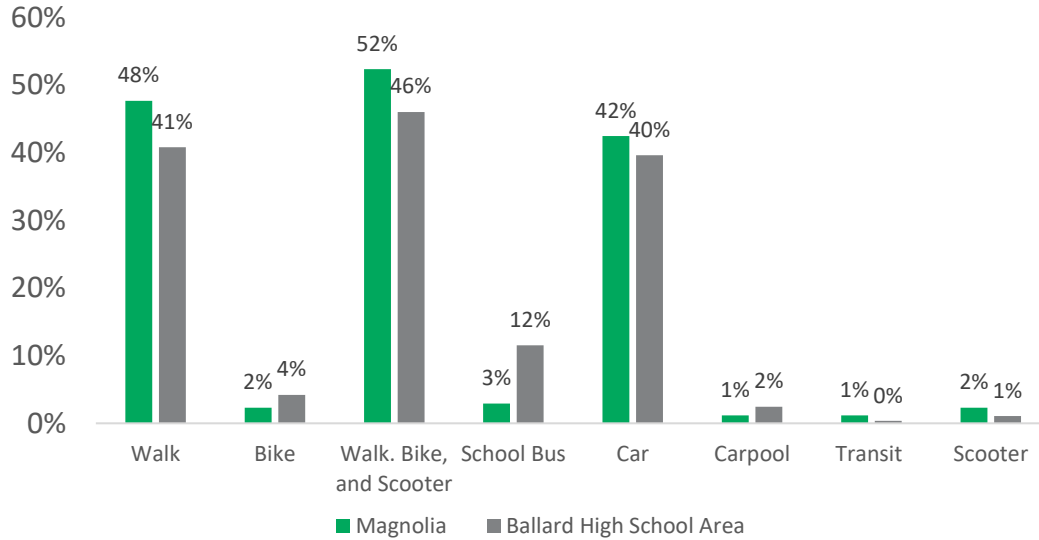

2023 K-5 School Travel Tally

Magnolia Elementary School

How are students getting to and from school?

- ## Ballard High School Area
- Adams
 - Catherine Blaine
 - Frantz Coe
 - B.F. Day
 - Greenwood
 - Hay
 - Lawton
 - Loyal Heights
 - **Magnolia**
 - Queen Anne
 - Salmon Bay
 - West Woodland
 - Whittier

How has getting to and from school change over time?

52%
Students getting to your school in an active way

Notes

This is the first year your school completed the travel tally.

Walking and biking to school is increasing across the district!

Magnolia's response rate was low so responses may not accurately depict the whole school.