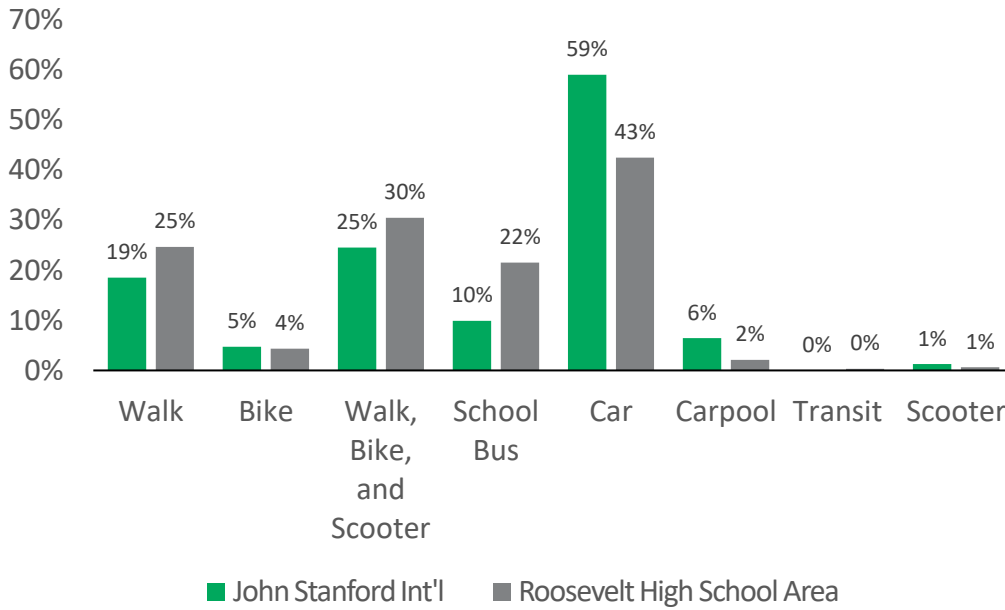

2023 K-5 School Travel Tally

# John Stanford Intl' Elementary School

How are students getting to and from school?

- ## Roosevelt High School Area
- Bryant
  - Daniel Bagley
  - Cascadia
  - Decatur
  - Green Lake
  - Laurelhurst
  - McDonald Intl'
  - Sand Point
  - **John Stanford Intl'**
  - Thornton Creek
  - View Ridge