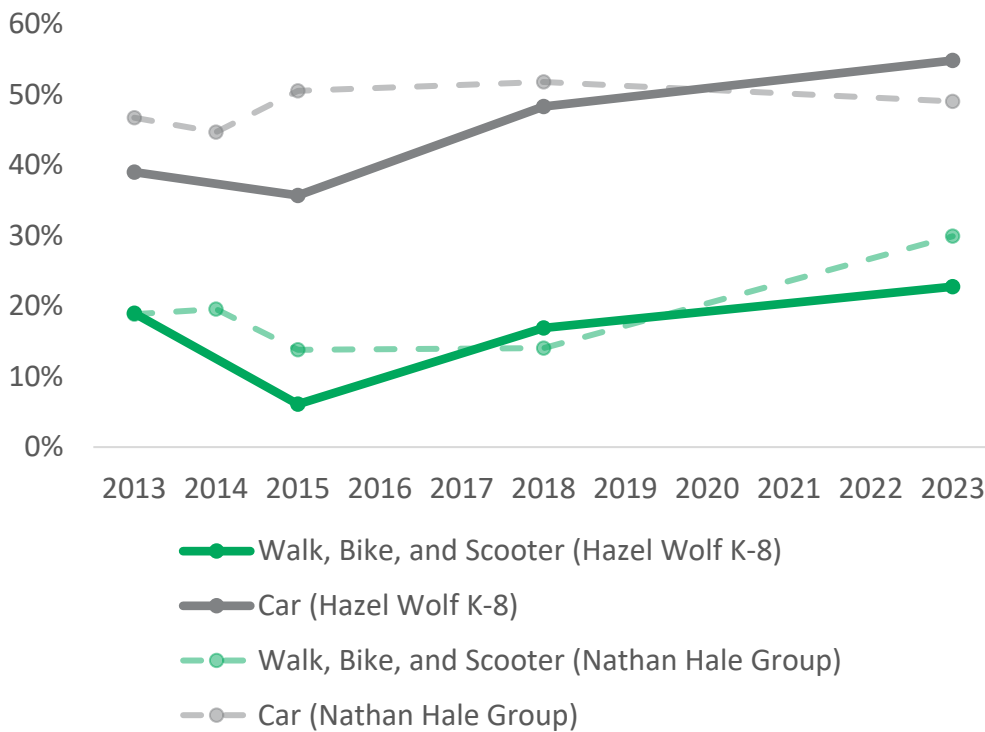

2023 K-5 School Travel Tally

Hazel Wolf K-8

How are students getting to and from school?

- ## Nathan Hale High School Area
- Cedar Park
 - Olympic Hills
 - Olympic View
 - John Rogers
 - Sacajawea
 - Wedgwood
 - Hazel Wolf K-8
 - Summit K-12

23%
Students getting to your school in an active way

How has getting to and from school changed over time?

Notes

Walking and biking is increasing at your school and across the district.