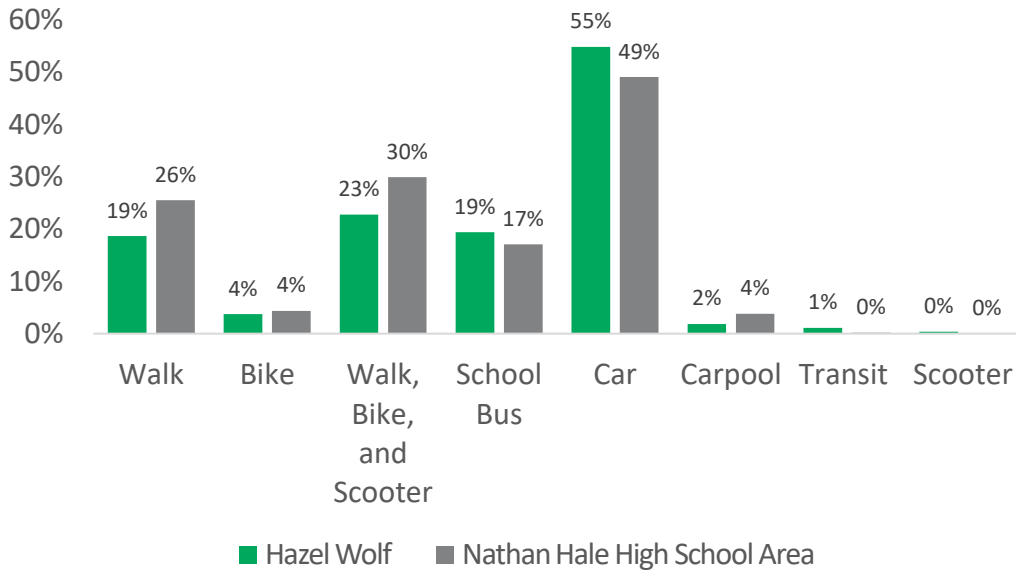

2023 K-5 School Travel Tally

Hazel Wolf K-8

How are students getting to and from school?

- ## Nathan Hale High School Area
- Cedar Park
 - Olympic Hills
 - Olympic View
 - John Rogers
 - Sacajawea
 - Wedgwood
 - Hazel Wolf K-8
 - Summit K-12

23%
Students getting to your school in an active way

How has getting to and from school changed over time?

Notes

Walking and biking is increasing at your school and across the district.