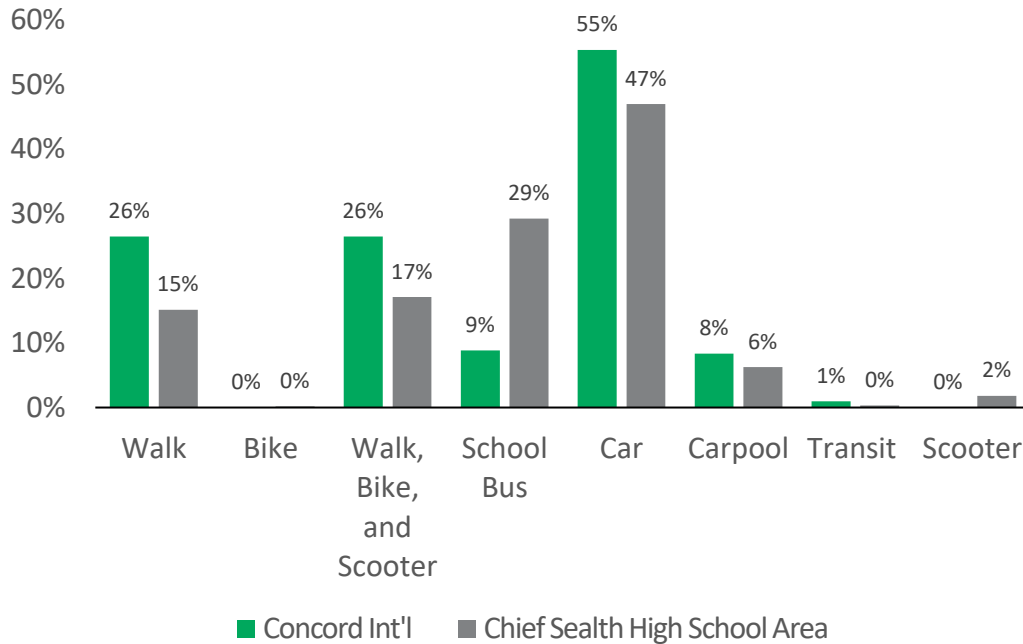

2023 K-5 School Travel Tally

Concord International Elementary School

How are students getting to and from school?

- ## Chief Sealth High School Area
- Arbor Heights
 - **Concord Elementary School**
 - Highland Park
 - Roxhill
 - Sanislo
 - West Seattle
 - Stem K-8 @ Boren

26%
Students getting to your school in an active way

How has getting to and from school changed over time?

Notes

Walking and biking is increasing across the district!