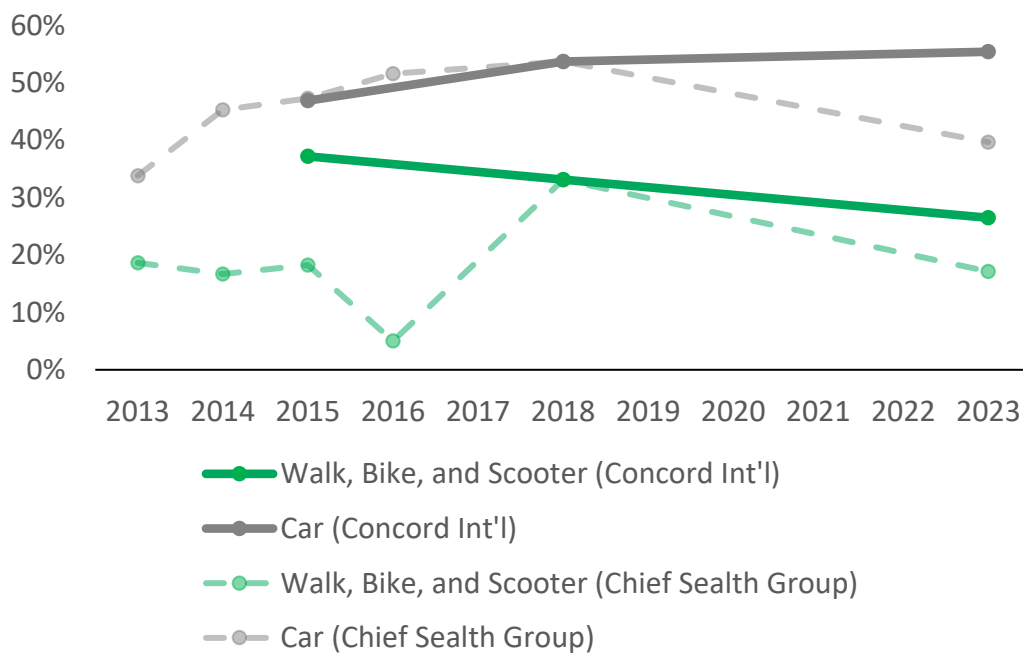

2023 K-5 School Travel Tally

Concord International Elementary School

How are students getting to and from school?

- ## Chief Sealth High School Area
- Arbor Heights
 - **Concord Elementary School**
 - Highland Park
 - Roxhill
 - Sanislo
 - West Seattle
 - Stem K-8 @ Boren

26%
Students getting to your school in an active way

How has getting to and from school changed over time?

Notes

Walking and biking is increasing across the district!