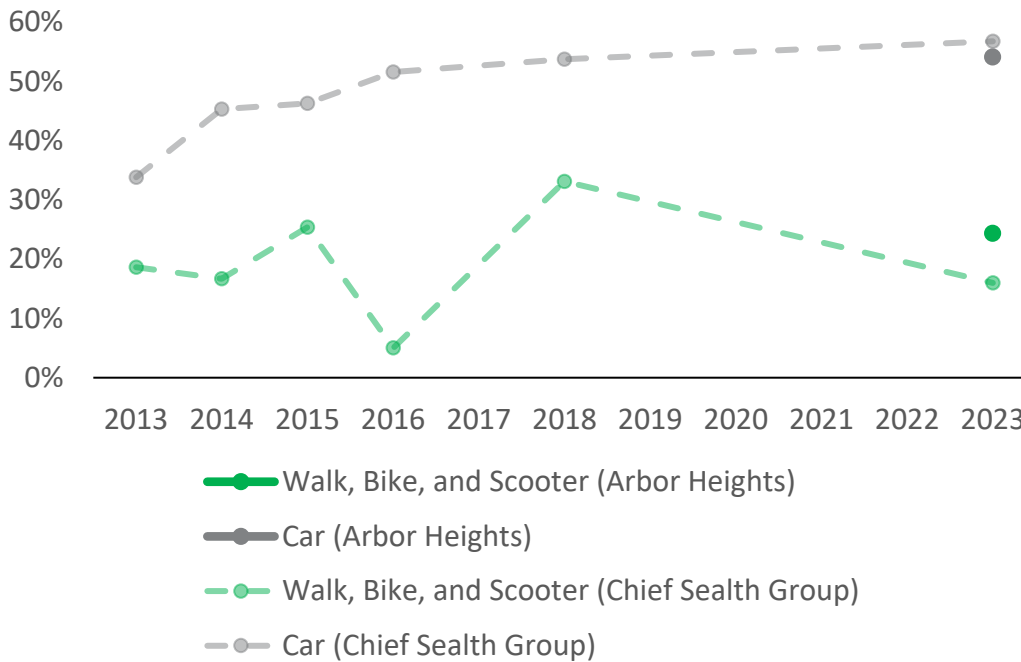

# Arbor Heights Elementary School

How are students getting to and from school?

## Chief Sealth High School Area

- Arbor Heights
- Concord International
- Highland Park
- Roxhill
- Sanislo
- West Seattle
- STEM K-8 @ Boren

24%

Students getting to your school in an active way

How has getting to and from school changed over time?

## Notes

Walking and biking is increasing at your school and across the district!

This is the first time Arbor Heights has responded to the survey since 2011.

Arbor Height's response rate was low so responses may not accurately depict the whole school.