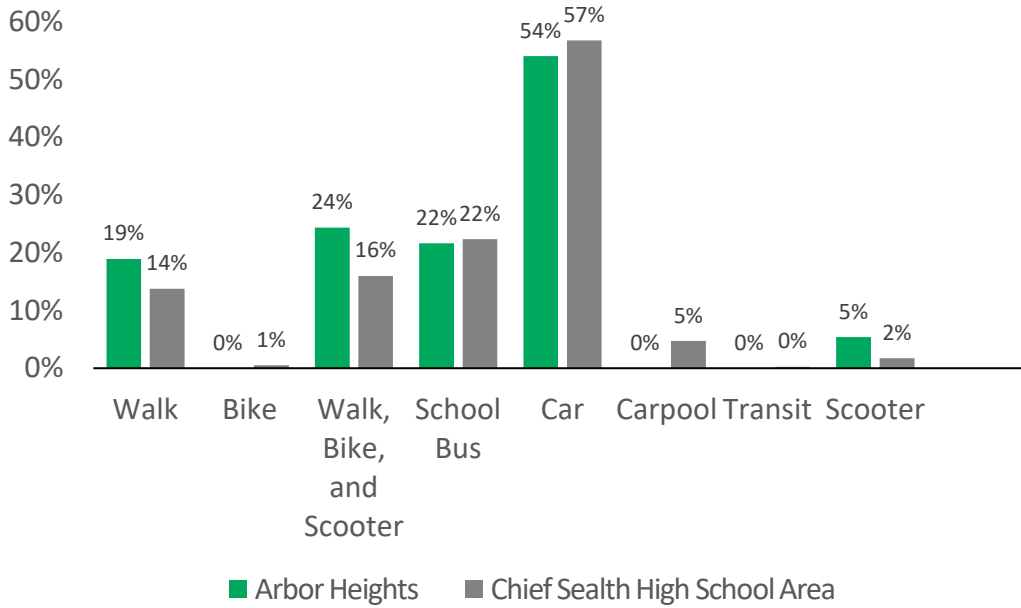

# Arbor Heights Elementary School

How are students getting to and from school?

## Chief Sealth High School Area

- Arbor Heights
- Concord International
- Highland Park
- Roxhill
- Sanislo
- West Seattle
- STEM K-8 @ Boren

24%

Students getting to your school in an active way

How has getting to and from school changed over time?