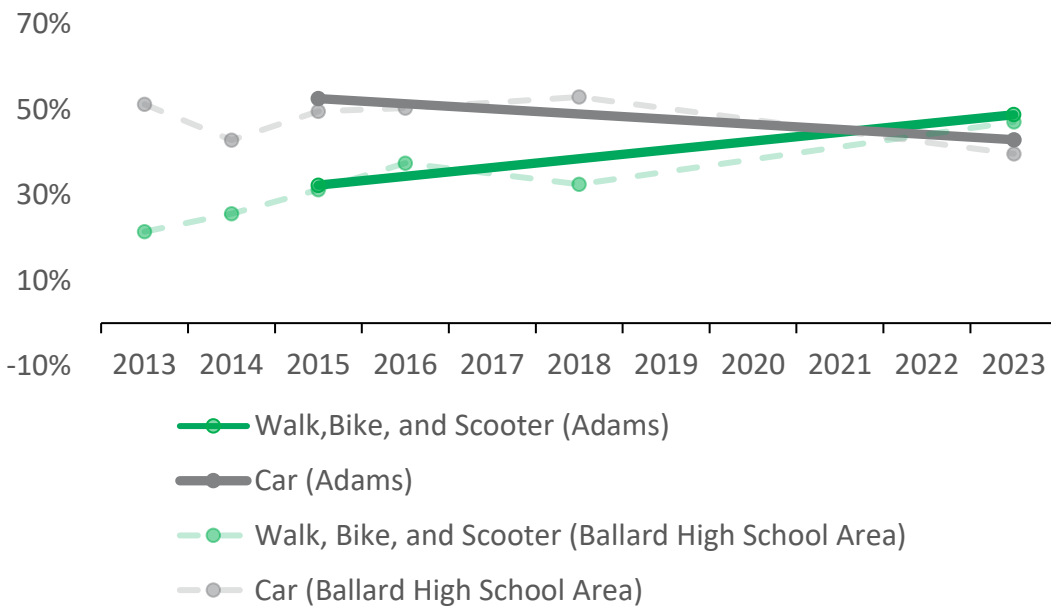

2023 K-5 School Travel Tally

Adams Elementary School

How are students getting to and from school?

How has getting to and from school changed over time?

Ballard High School Area

- Adams
- Catherine Blaine
- Frantz Coe
- B.F. Day
- Greenwood
- Hay
- Lawton
- Loyal Heights
- Magnolia
- Queen Anne
- Salmon Bay
- West Woodland
- Whittier

49%

Students getting to your school in an active way

Notes

Walking and biking to school is increasing at Adams and across the district!