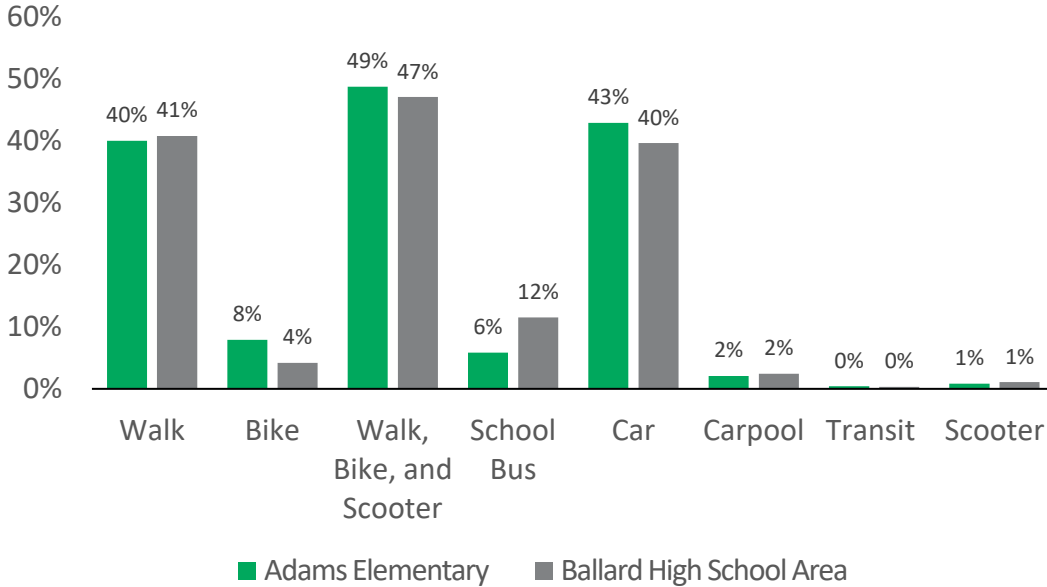

2023 K-5 School Travel Tally

Adams Elementary School

How are students getting to and from school?

How has getting to and from school changed over time?

Ballard High School Area

- Adams
- Catherine Blaine
- Frantz Coe
- B.F. Day
- Greenwood
- Hay
- Lawton
- Loyal Heights
- Magnolia
- Queen Anne
- Salmon Bay
- West Woodland
- Whittier

49%

Students getting to your school in an active way

Notes

Walking and biking to school is increasing at Adams and across the district!