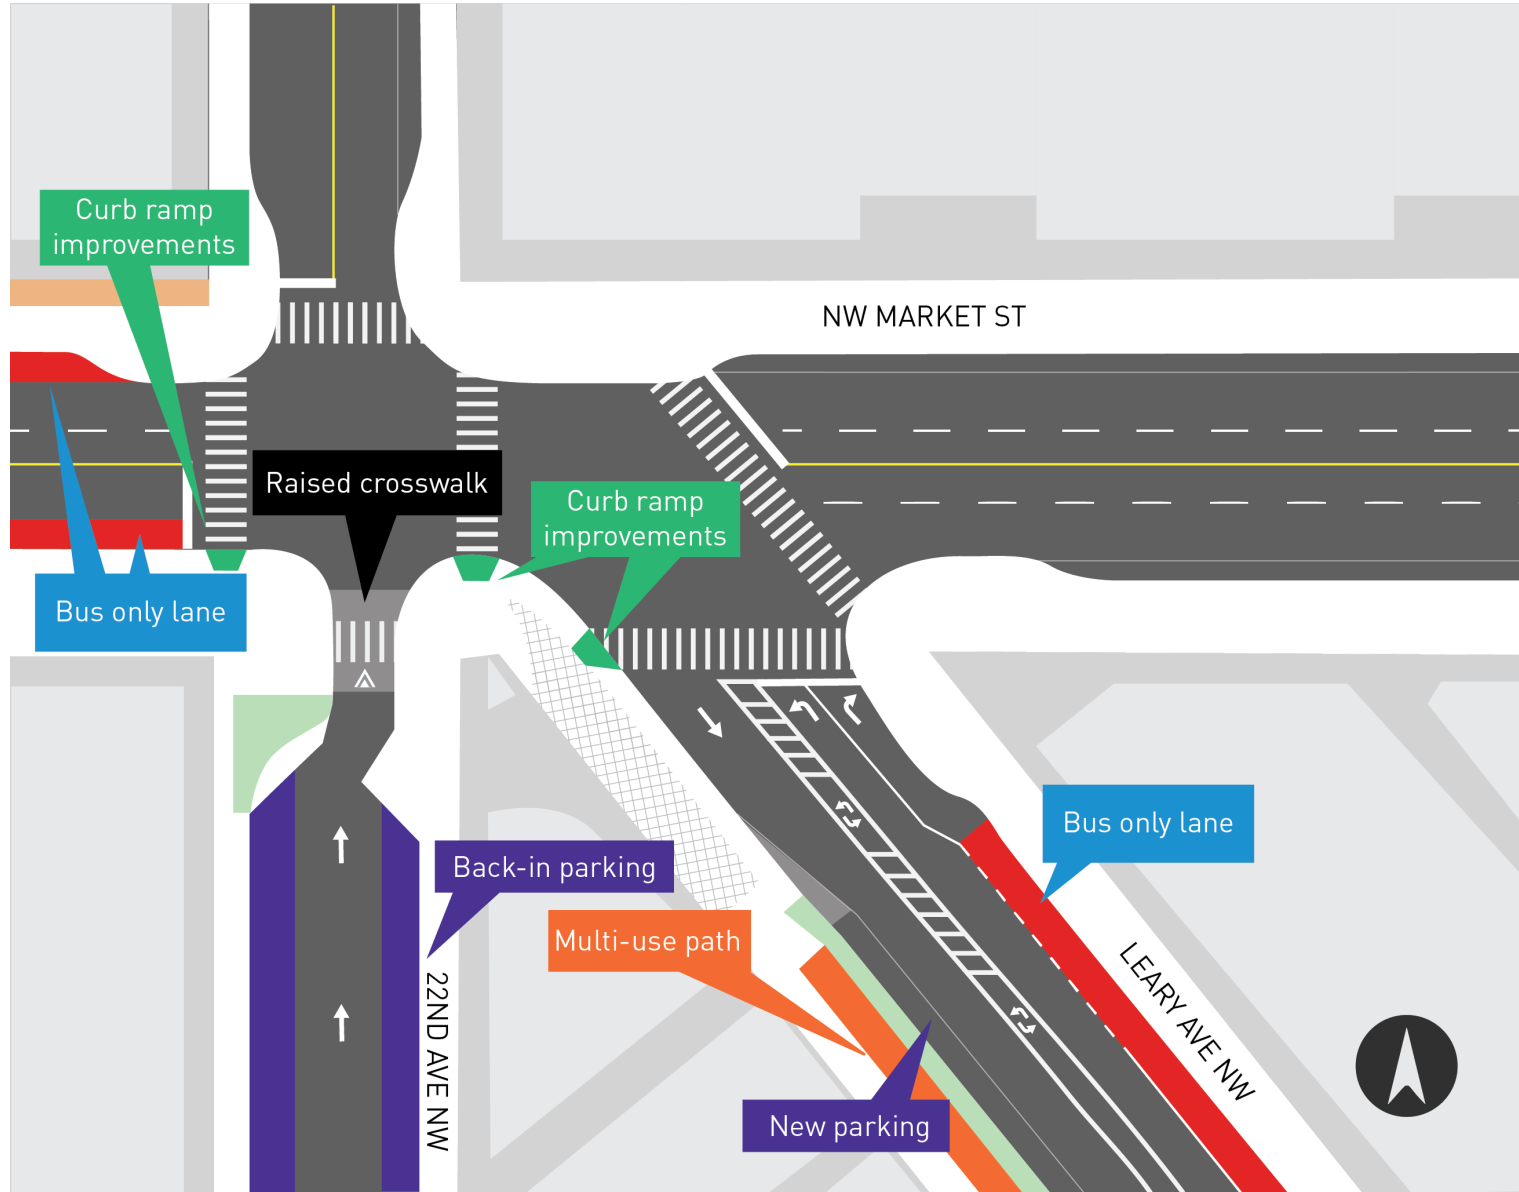

NW Market St between 24th Ave NW & Leary Ave NW

22nd Ave NW & NW Market St & Leary Ave NW

NW Vernon Pl & 20th Ave NW & Leary Ave NW

17th Ave NW & Leary Ave NW & NW 48th St

17th Ave NW & NW Ballard Way & Shilshole Ave NW