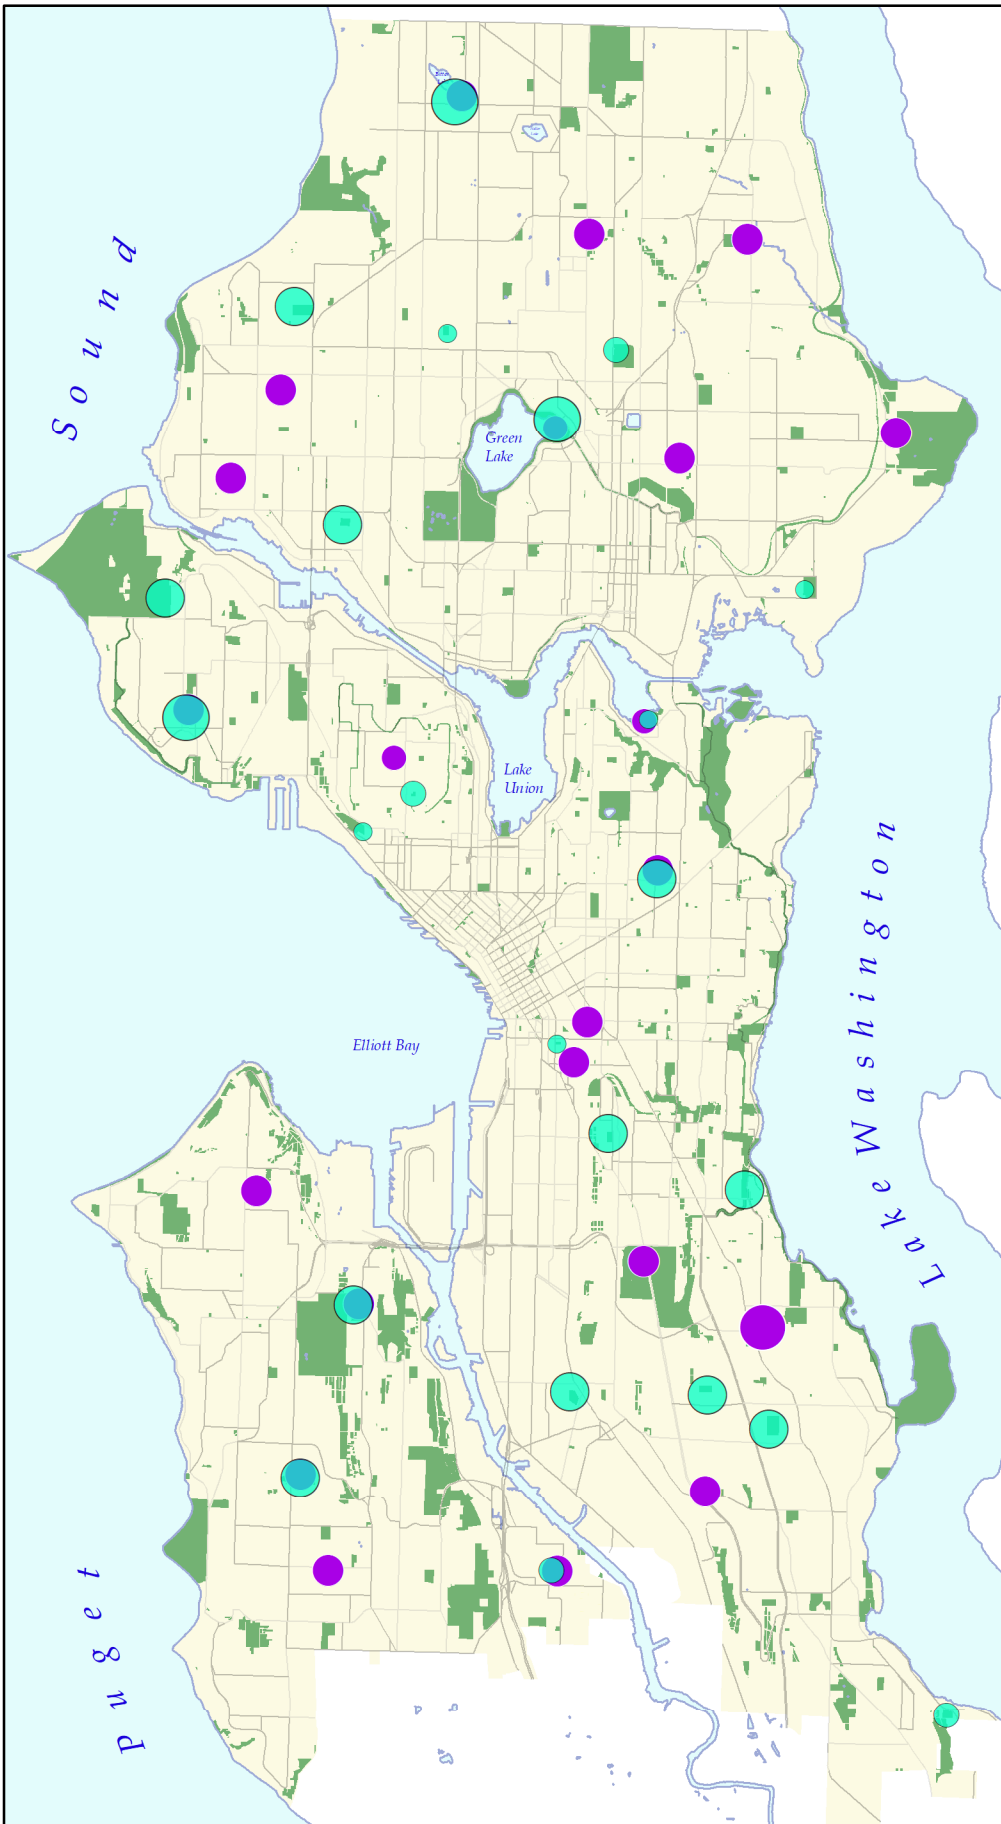

# Pickleball Courts in Seattle Parks and Community Centers

### Number of Courts Per Site

### Number of Courts Per Site

All courts are multi-use except those at Maple Leaf Reservoir Park.

 Seattle Parks and Recreation Parks

 **Seattle Parks & Recreation**

0  2.6 Miles

©2021, CITY OF SEATTLE  
All rights reserved.