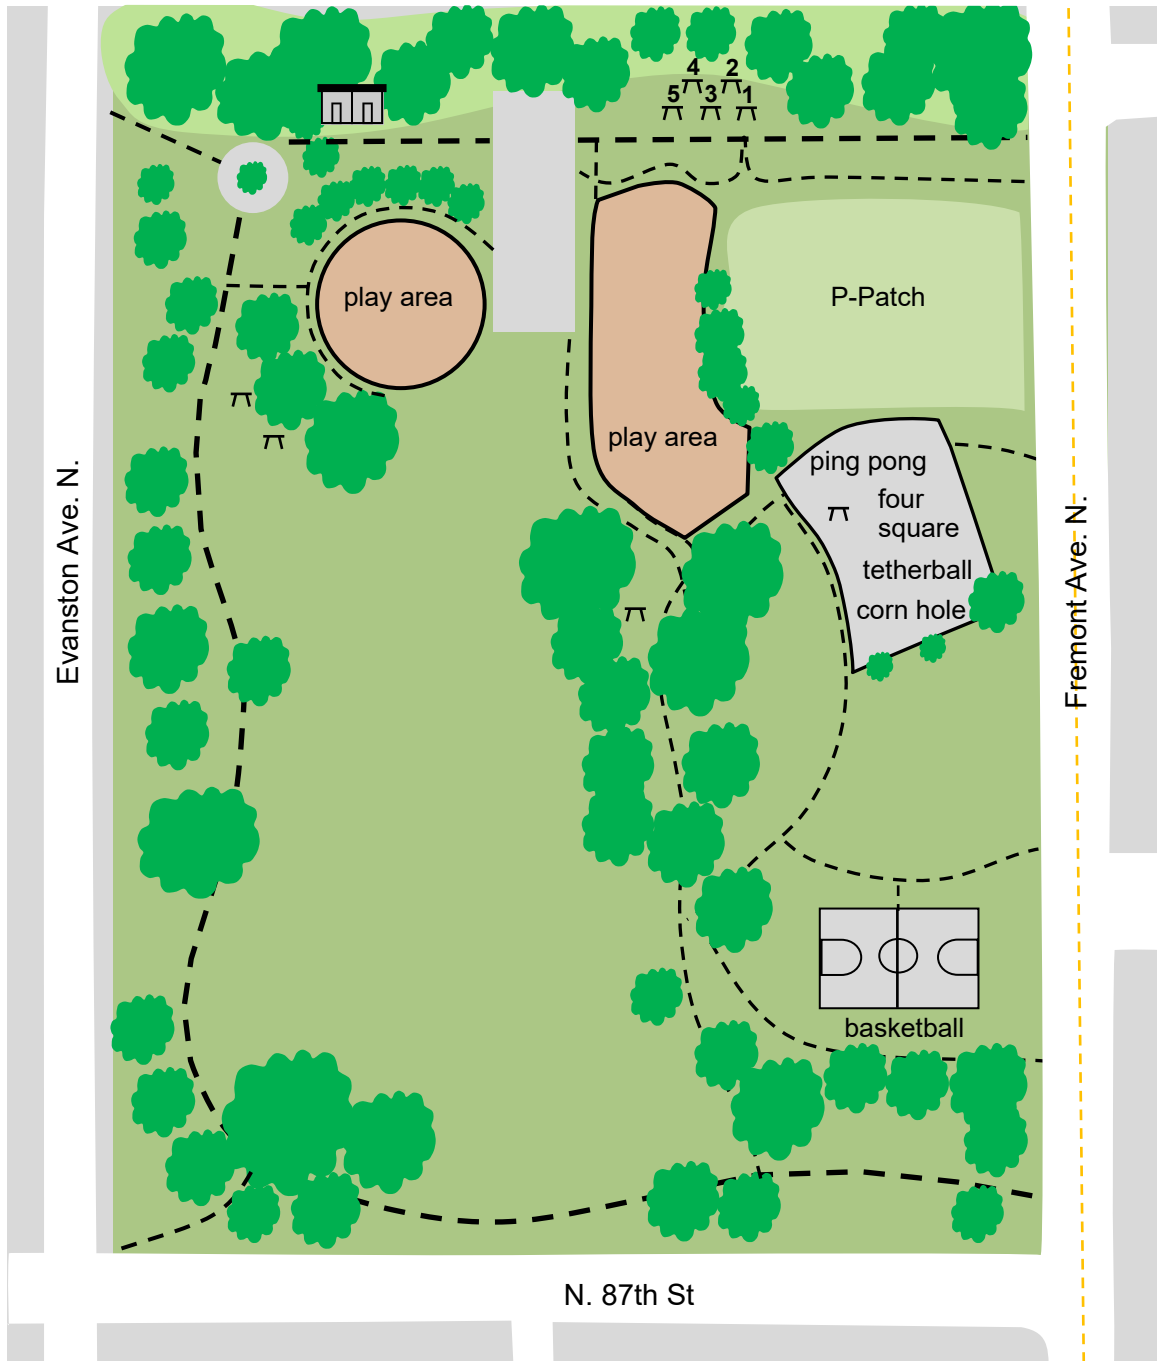

GREENWOOD PARK

602 N. 87th St.
Seattle, WA 98103

-  Picnic Table
-  Restroom (seasonal)
-  Pedestrian Pathway

Seattle Parks & Recreation

healthy people healthy environment strong communities

GREENWOOD PARK