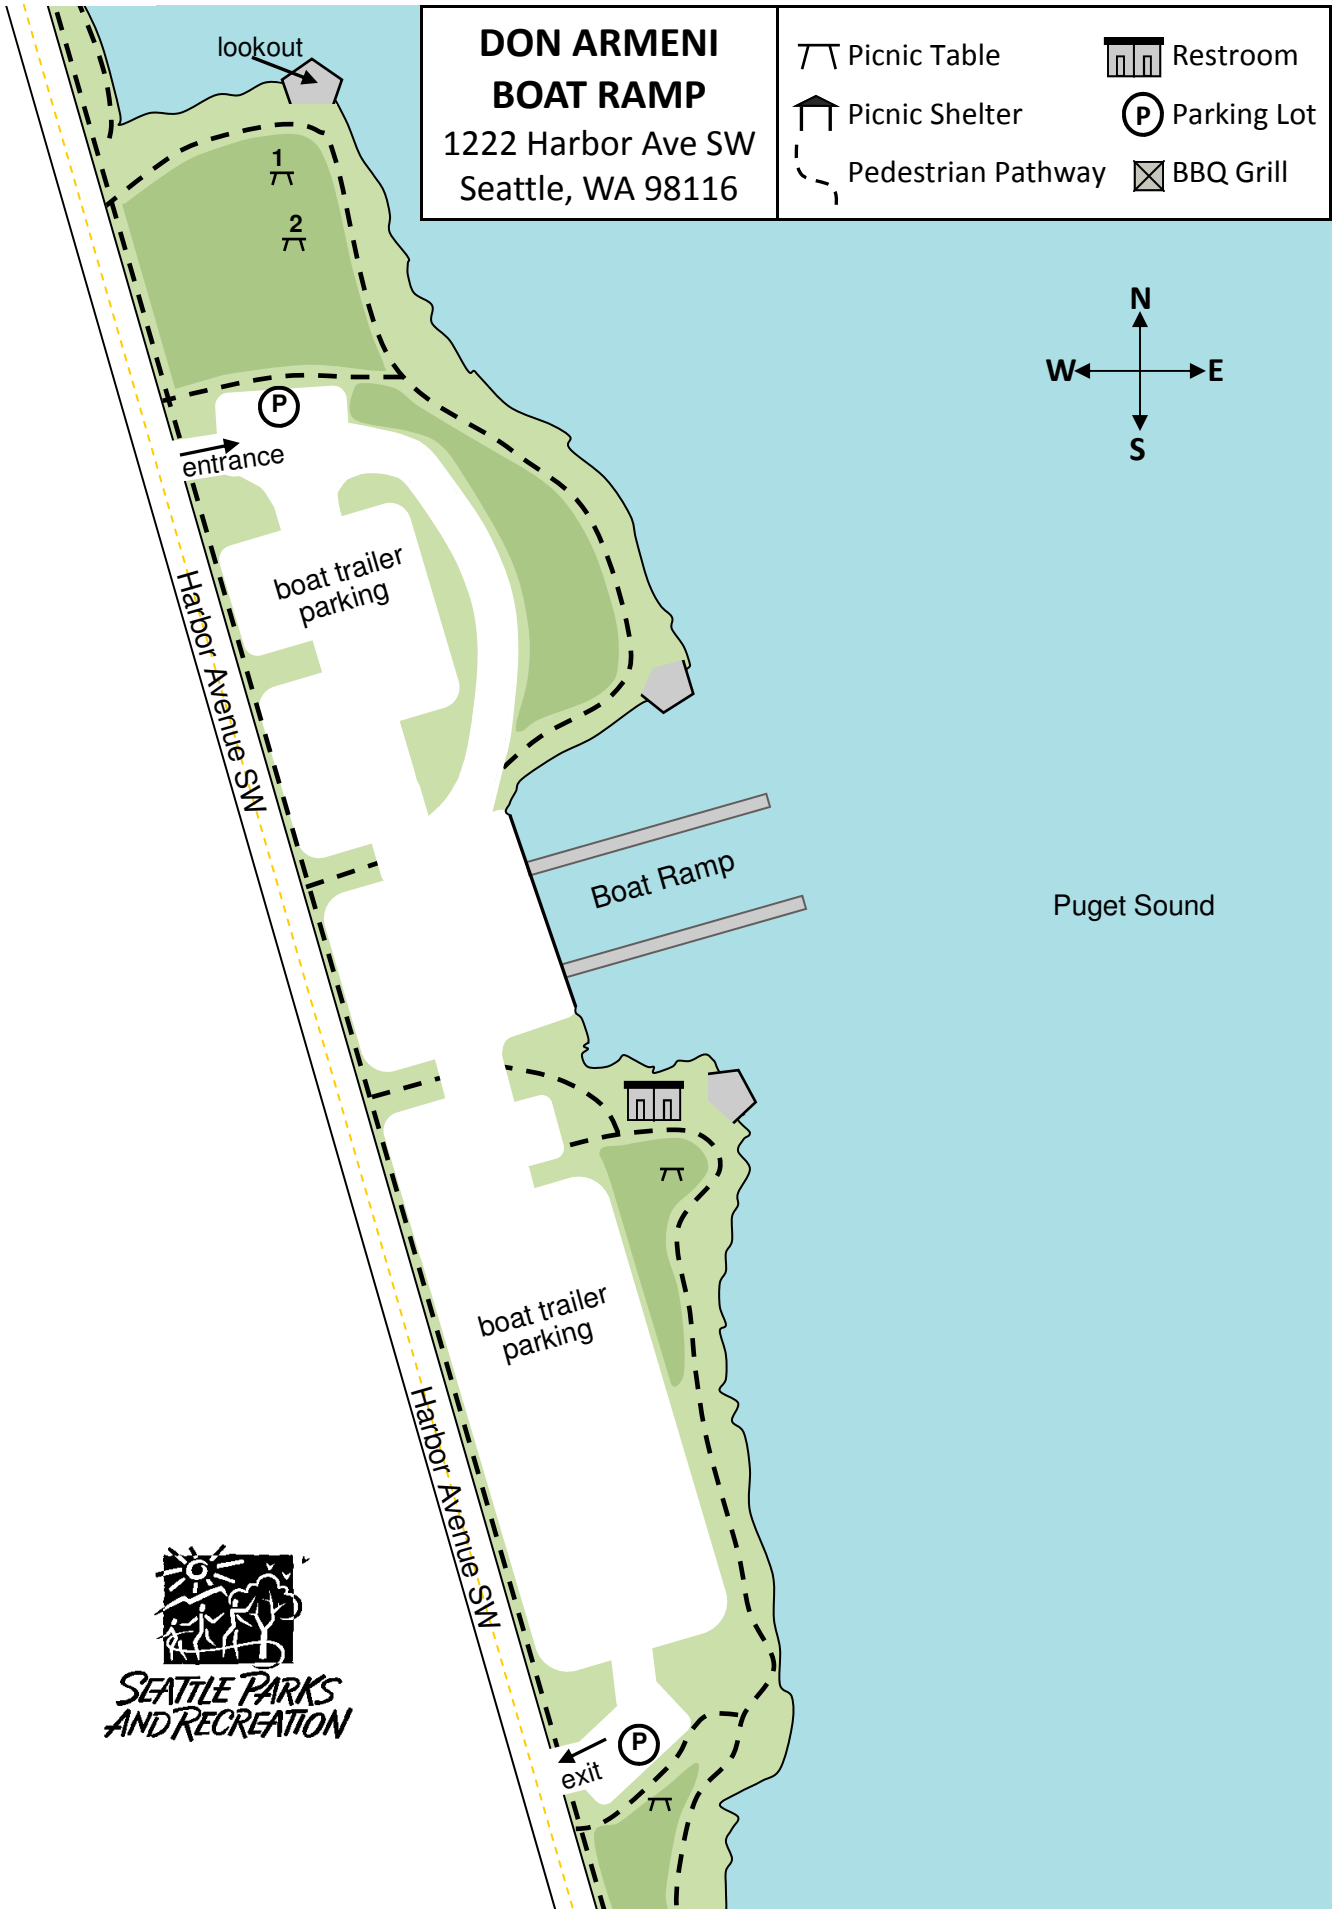

DON ARMENI BOAT RAMP

1222 Harbor Ave SW
Seattle, WA 98116

 Picnic Table

 Restroom

 Picnic Shelter

 Parking Lot

 Pedestrian Pathway

 BBQ Grill

DON ARMENI BOAT RAMP

1222 Harbor Ave SW
Seattle, WA 98116

I-5 North/Southbound:

Take the West Seattle Bridge exit.
Follow West Seattle freeway to the Harbor Ave SW exit.
Take this exit, and at the light turn right.
Follow Harbor Avenue SW to the north to Maryland ST
the park will be on the right-hand side of the street.