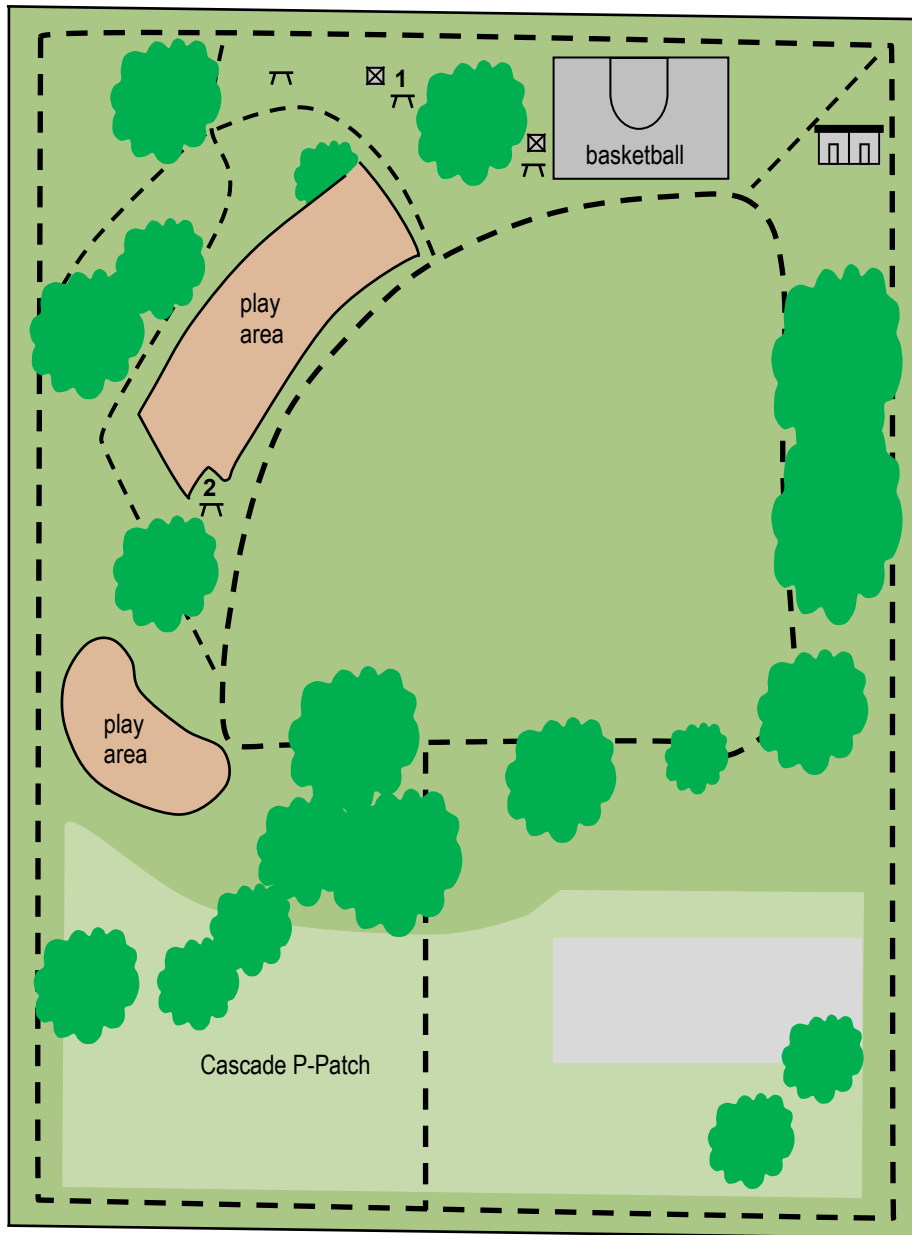

# CASCADE PLAYGROUND

333 Pontius Ave. N.,  
Seattle, WA 98109

Picnic Table

BBQ Grill

Restroom

Pedestrian Pathway

**Seattle**  
Parks & Recreation

healthy people healthy environment strong communities

Harrison St.

Minor Ave. N.

Pontius Ave. N.

Thomas St.

# CASCADE PLAYGROUND

333 Pontius Ave. N.,  
Seattle, WA 98109