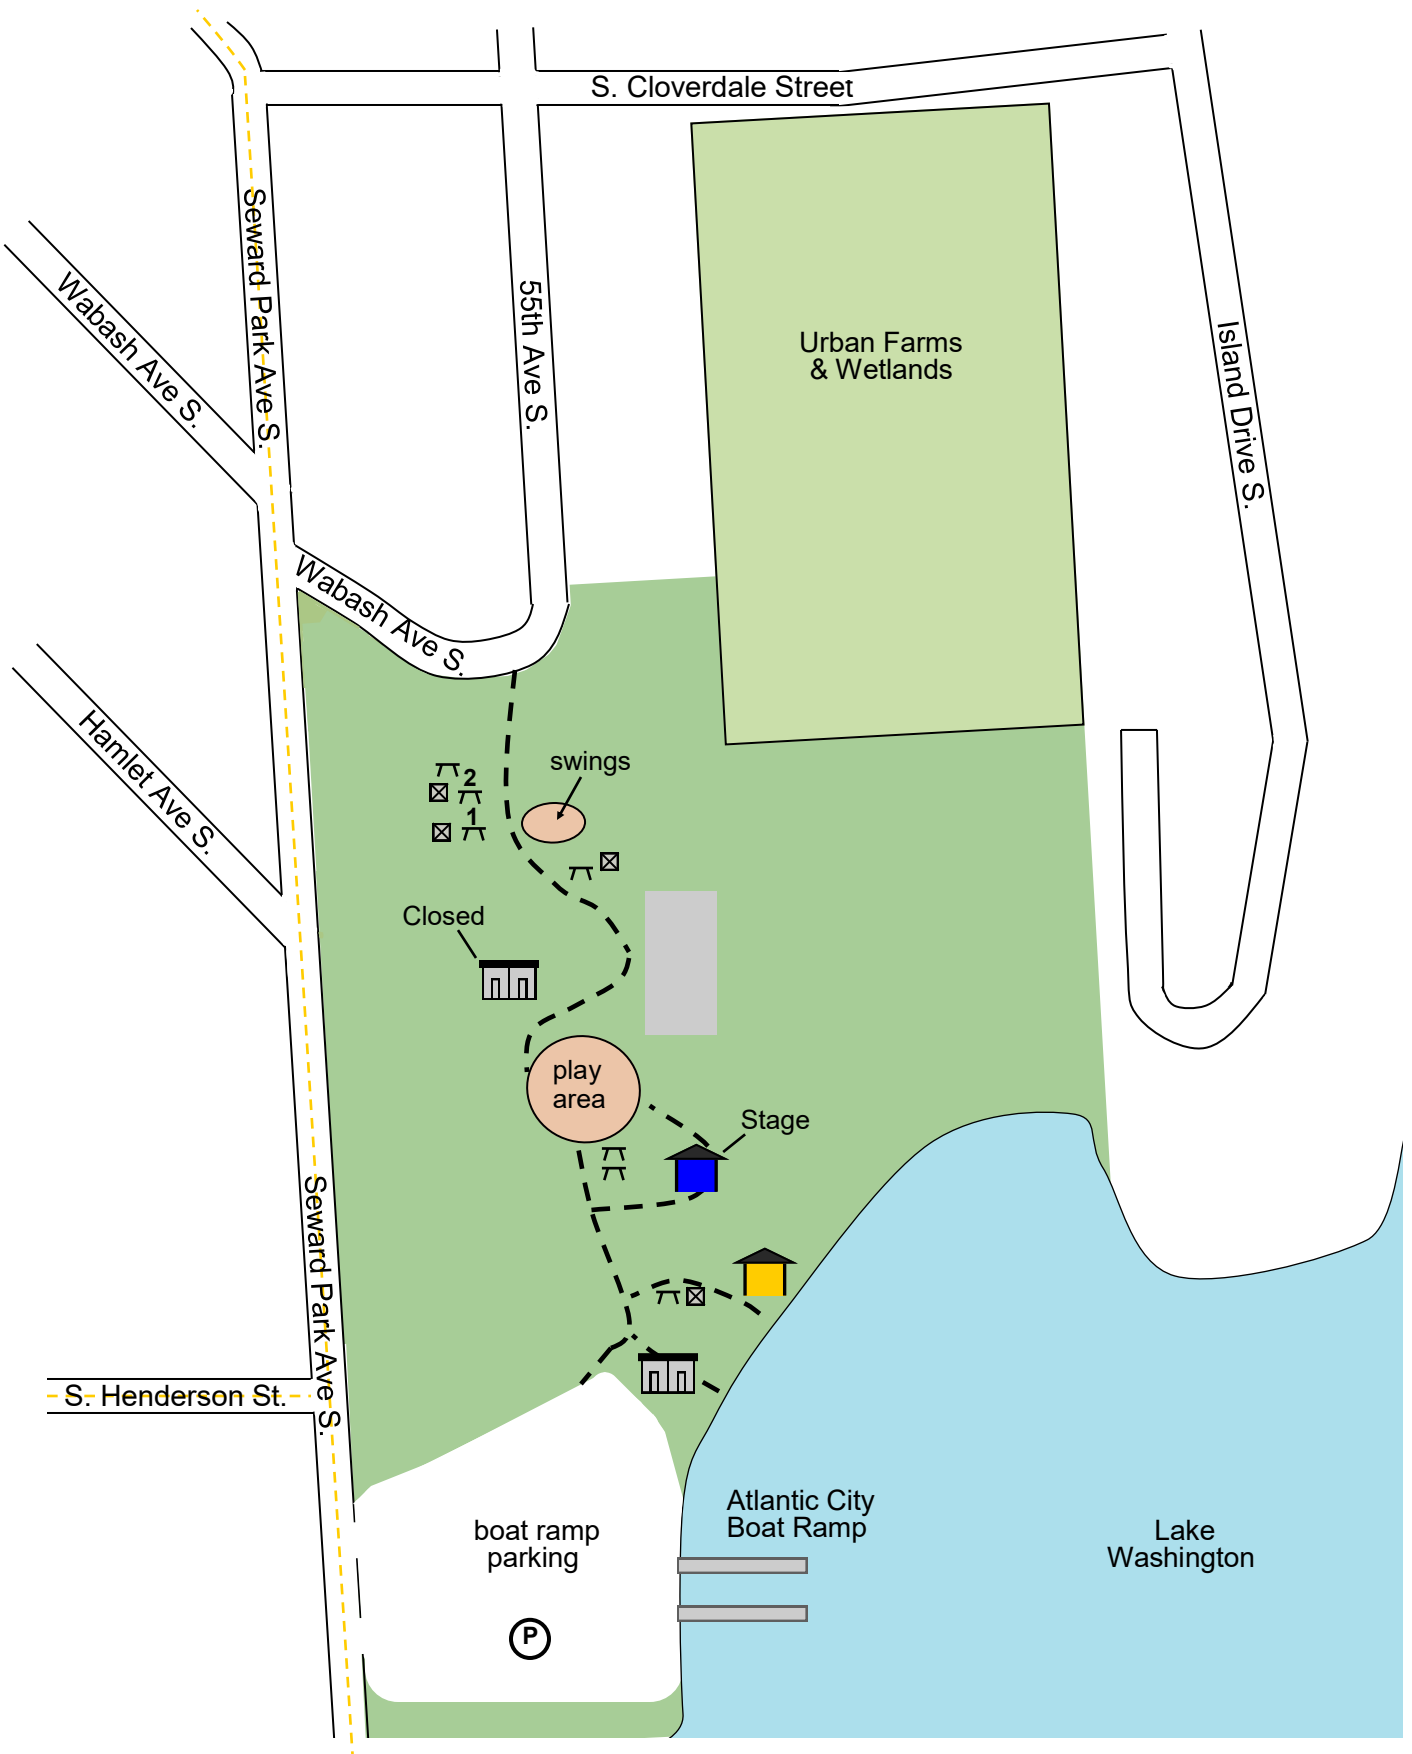

BEER SHEVA PARK	Picnic Table	Restroom
8650 55th Avenue S.	Picnic Shelter	Parking Lot
Seattle, WA 98118	BBQ Grill	Pedestrian Pathway

BEER SHEVA PARK

8650 55th Avenue S.
Seattle, WA 98118

From I-5:

Take the Albro Swift Exit number 161, towards Swift Ave. Turn left on S Albro Pl. Turn right onto Swift Ave S. Swift turns into S Othello St. Continue west on Othello to Seward Park Ave S. Turn right on Seward Park Ave S. Continue south on Seward Park Ave to S Henderson St. Park will be on left-hand side of street.