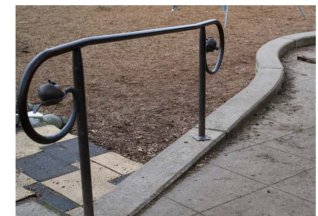

EXISTING SITE MAP

EXISTING STRUCTURES TO BE REMOVED

1 Spring Rockers

2 Built in Slide/Stonework

4 Tullys Plaza

3 Wooden Climber/Castle

EXISTING STRUCTURES TO REMAIN

A Pedestal Art

B Good Dog Carl Statue (Relocated)

C Hand Rails and Ramps (Revised)

D Stairs

E Fencing

CONCEPTUAL SITE PLAN

3D MOCK UP

3D MOCK UPS

A		KNS8500585D Sensory Jungle Dome	INGROUND		\$187,000
B		NRC200201-1001 SPELLBOUND SHACK WOOD IN-GROUND	INGROUND		82,750.00
C		NRO915-1001 Cocowave Rope Pendulum Swing - Untreated In-ground 100cm	INGROUND		17,550.00
D		NRO106-1003 Seesaw, 4 people - Untreated In-ground 100cm	INGROUND		4,080.00
E		NRO110-0911 Spinner Plate - Brown Pigmented In-ground 90cm	INGROUND		1,420.00
F		NRO212-0501FSC Kids Table with 4 Sitting Poles - Untreated In-ground 50cm	INGROUND		2,550.00
		NRO212-0501FSC Kids Table with 4 Sitting Poles - Untreated In-ground 50cm	INGROUND		2,550.00
G		NRO921-CUSTOM (20292394) Swing Frame, 1 seat - Variant	INGROUND	EN1176	3,310.00
		GXY901010-3717 Pavo - Night Sky Blue In- ground 90cm	INGROUND		10,410.00
		GXY963010-3717 Nereide - Night Sky Blue In- ground 90cm	INGROUND		20,280.00
H		NRO520-1001 Forest Lake Boat without Floor - Untreated In-ground 100cm	INGROUND		13,010.00
I		NRO407-0601 Forest Shop - Untreated In- ground 60cm	INGROUND		11,910.00
J		NRO925-CUSTOM Create Variant Swing Frame, 5 seats - Variant	INGROUND	EN1176	14,440.00
		NRO925-CUSTOM Create Variant NRO921-CUSTOM-FSC (20250115) Swing Frame, 1 seat - Variant	INGROUND	EN1176	14,440.00 3,340.00
		GXY960010-3417 Supernova - Night Sky Blue In-ground 60cm	INGROUND		9,890.00