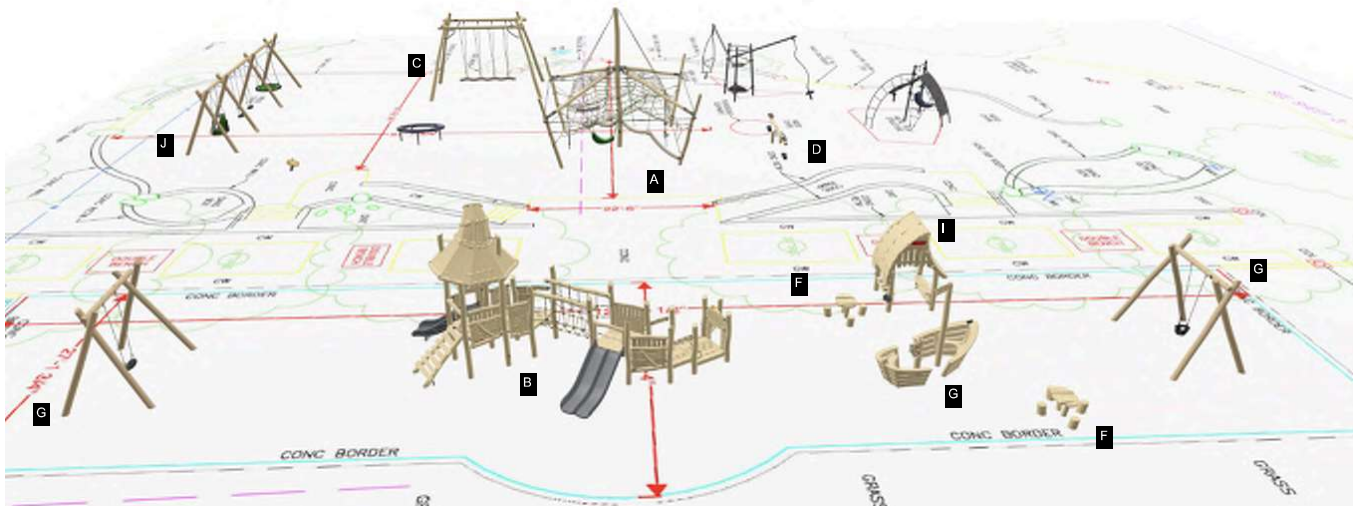

EXISTING SITE MAP

EXISTING STRUCTURES TO BE REMOVED

1 Spring Rockers

2 Built in Slide/Stonework

4 Tullys Plaza

3 Wooden Climber/Castle

EXISTING STRUCTURES TO REMAIN

A Pedestal Art

B Good Dog Carl Statue (Relocated)

C Hand Rails and Ramps (Revised)

D Stairs

E Fencing

CONCEPTUAL SITE PLAN

3D MOCK UP

3D MOCK UPS

A		KNS8500585D Sensory Jungle Dome	INGROUND		\$187,000
B		NRC200201-1001 SPELLBOUND SHACK WOOD IN-GROUND	INGROUND		82,750.00
C		NRO915-1001 Cocowave Rope Pendulum Swing - Untreated In-ground 100cm	INGROUND		17,550.00
D		NRO106-1003 Seesaw, 4 people - Untreated In-ground 100cm	INGROUND		4,080.00
E		NRO110-0911 Spinner Plate - Brown Pigmented In-ground 90cm	INGROUND		1,420.00
F		NRO212-0501FSC Kids Table with 4 Sitting Poles - Untreated In-ground 50cm	INGROUND		2,550.00
		NRO212-0501FSC Kids Table with 4 Sitting Poles - Untreated In-ground 50cm	INGROUND		2,550.00
G		NRO921-CUSTOM (20292394) Swing Frame, 1 seat - Variant	INGROUND	EN1176	3,310.00
		GXY901010-3717 Pavo - Night Sky Blue In- ground 90cm	INGROUND		10,410.00
		GXY963010-3717 Nereide - Night Sky Blue In- ground 90cm	INGROUND		20,280.00
H		NRO520-1001 Forest Lake Boat without Floor - Untreated In-ground 100cm	INGROUND		13,010.00
I		NRO407-0601 Forest Shop - Untreated In- ground 60cm	INGROUND		11,910.00
J		NRO925-CUSTOM Create Variant Swing Frame, 5 seats - Variant	INGROUND	EN1176	14,440.00
		NRO925-CUSTOM Create Variant NRO921-CUSTOM-FSC (20250115) Swing Frame, 1 seat - Variant	INGROUND	EN1176	14,440.00 3,340.00
		GXY960010-3417 Supernova - Night Sky Blue In-ground 60cm	INGROUND		9,890.00