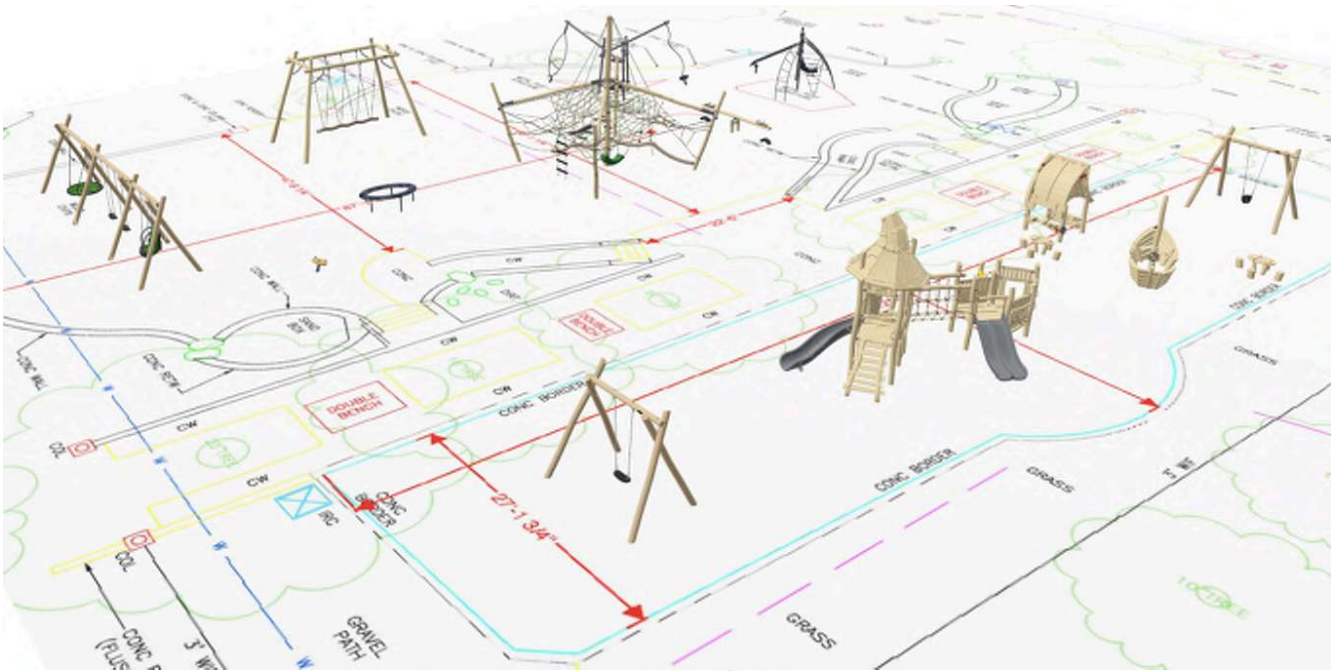

EXISTING SITE MAP

EXISTING STRUCTURES TO BE REMOVED

1 Spring Rockers

2 Built in Slide/Stonework

4 Tullys Plaza

3 Wooden Climber/Castle

EXISTING STRUCTURES TO REMAIN

A Pedestal Art

B Good Dog Carl Statue (Relocated)

C Hand Rails and Ramps (Revised)

D Stairs

E Fencing

CONCEPTUAL SITE PLAN

3D MOCK UP

3D MOCK UPS

A		KNS8500585D Sensory Jungle Dome	INGROUND		\$187,000
B		NRC200201-1001 SPELLBOUND SHACK WOOD IN-GROUND	INGROUND		82,750.00
C		NRO915-1001 Cocowave Rope Pendulum Swing - Untreated In-ground 100cm	INGROUND		17,550.00
D		NRO106-1003 Seesaw, 4 people - Untreated In-ground 100cm	INGROUND		4,080.00
E		NRO110-0911 Spinner Plate - Brown Pigmented In-ground 90cm	INGROUND		1,420.00
F		NRO212-0501FSC Kids Table with 4 Sitting Poles - Untreated In-ground 50cm	INGROUND		2,550.00
		NRO212-0501FSC Kids Table with 4 Sitting Poles - Untreated In-ground 50cm	INGROUND		2,550.00
G		NRO921-CUSTOM (20292394) Swing Frame, 1 seat - Variant	INGROUND	EN1176	3,310.00
		GXY901010-3717 Pavo - Night Sky Blue In- ground 90cm	INGROUND		10,410.00
		GXY963010-3717 Nereide - Night Sky Blue In- ground 90cm	INGROUND		20,280.00
H		NRO520-1001 Forest Lake Boat without Floor - Untreated In-ground 100cm	INGROUND		13,010.00
I		NRO407-0601 Forest Shop - Untreated In- ground 60cm	INGROUND		11,910.00
J		NRO925-CUSTOM Create Variant Swing Frame, 5 seats - Variant	INGROUND	EN1176	14,440.00
		NRO925-CUSTOM Create Variant NRO921-CUSTOM-FSC (20250115) Swing Frame, 1 seat - Variant	INGROUND	EN1176	14,440.00 3,340.00
		GXY960010-3417 Supernova - Night Sky Blue In-ground 60cm	INGROUND		9,890.00