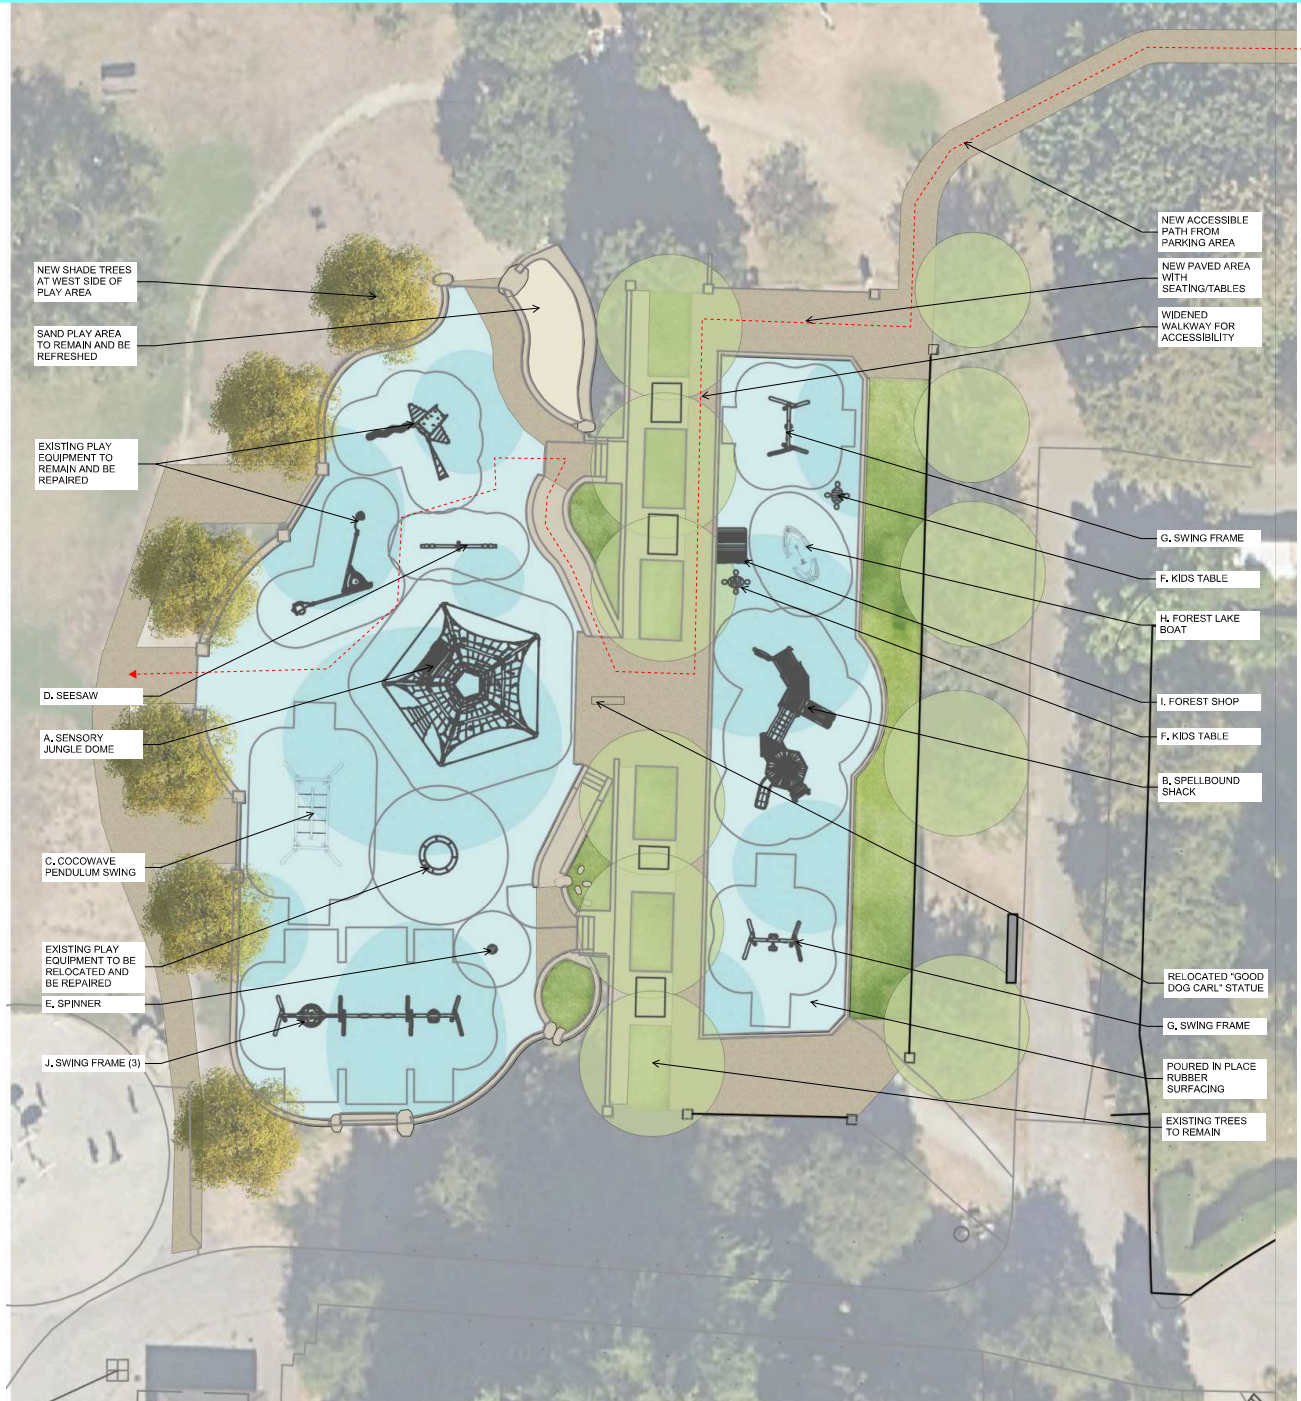

EXISTING SITE MAP

EXISTING STRUCTURES TO BE REMOVED

1 Spring Rockers

2 Built in Slide/Stonework

4 Tullys Plaza

3 Wooden Climber/Castle

EXISTING STRUCTURES TO REMAIN

A Pedestal Art

B Good Dog Carl Statue (Relocated)

C Hand Rails and Ramps (Revised)

D Stairs

E Fencing

CONCEPTUAL SITE PLAN

3D MOCK UP

3D MOCK UPS

A		KNS8500585D Sensory Jungle Dome	INGROUND		\$187,000
B		NRC200201-1001 SPELLBOUND SHACK WOOD IN-GROUND	INGROUND		82,750.00
C		NRO915-1001 Cocowave Rope Pendulum Swing - Untreated In-ground 100cm	INGROUND		17,550.00
D		NRO106-1003 Seesaw, 4 people - Untreated In-ground 100cm	INGROUND		4,080.00
E		NRO110-0911 Spinner Plate - Brown Pigmented In-ground 90cm	INGROUND		1,420.00
F		NRO212-0501FSC Kids Table with 4 Sitting Poles - Untreated In-ground 50cm	INGROUND		2,550.00
		NRO212-0501FSC Kids Table with 4 Sitting Poles - Untreated In-ground 50cm	INGROUND		2,550.00
G		NRO921-CUSTOM (20292394) Swing Frame, 1 seat - Variant	INGROUND	EN1176	3,310.00
		GXY901010-3717 Pavo - Night Sky Blue In- ground 90cm	INGROUND		10,410.00
		GXY963010-3717 Nereide - Night Sky Blue In- ground 90cm	INGROUND		20,280.00
H		NRO520-1001 Forest Lake Boat without Floor - Untreated In-ground 100cm	INGROUND		13,010.00
I		NRO407-0601 Forest Shop - Untreated In- ground 60cm	INGROUND		11,910.00
J		NRO925-CUSTOM Create Variant Swing Frame, 5 seats - Variant	INGROUND	EN1176	14,440.00
		NRO925-CUSTOM Create Variant NRO921-CUSTOM-FSC (20250115) Swing Frame, 1 seat - Variant	INGROUND	EN1176	14,440.00 3,340.00
		GXY960010-3417 Supernova - Night Sky Blue In-ground 60cm	INGROUND		9,890.00