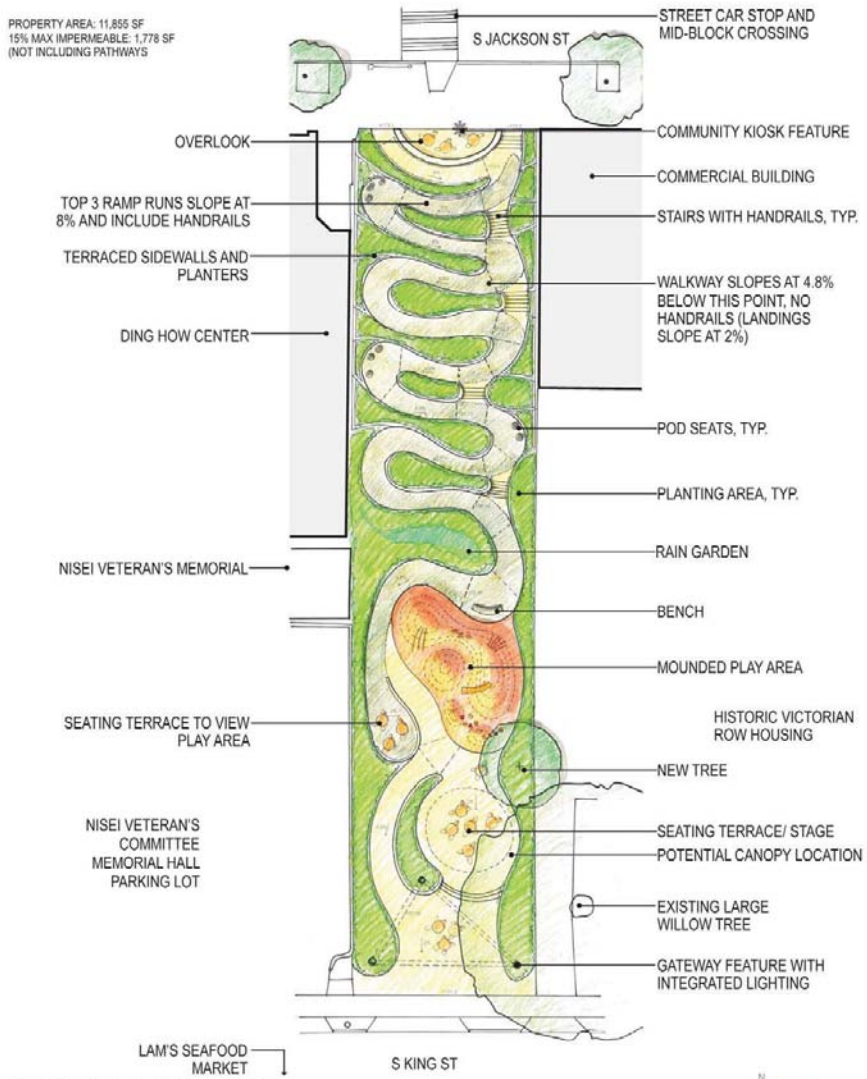

CONCEPT PLAN 1- MYTHIC DRAGON
LITTLE SAIGON PARK

PLEASE GIVE US YOUR COMMENTS!