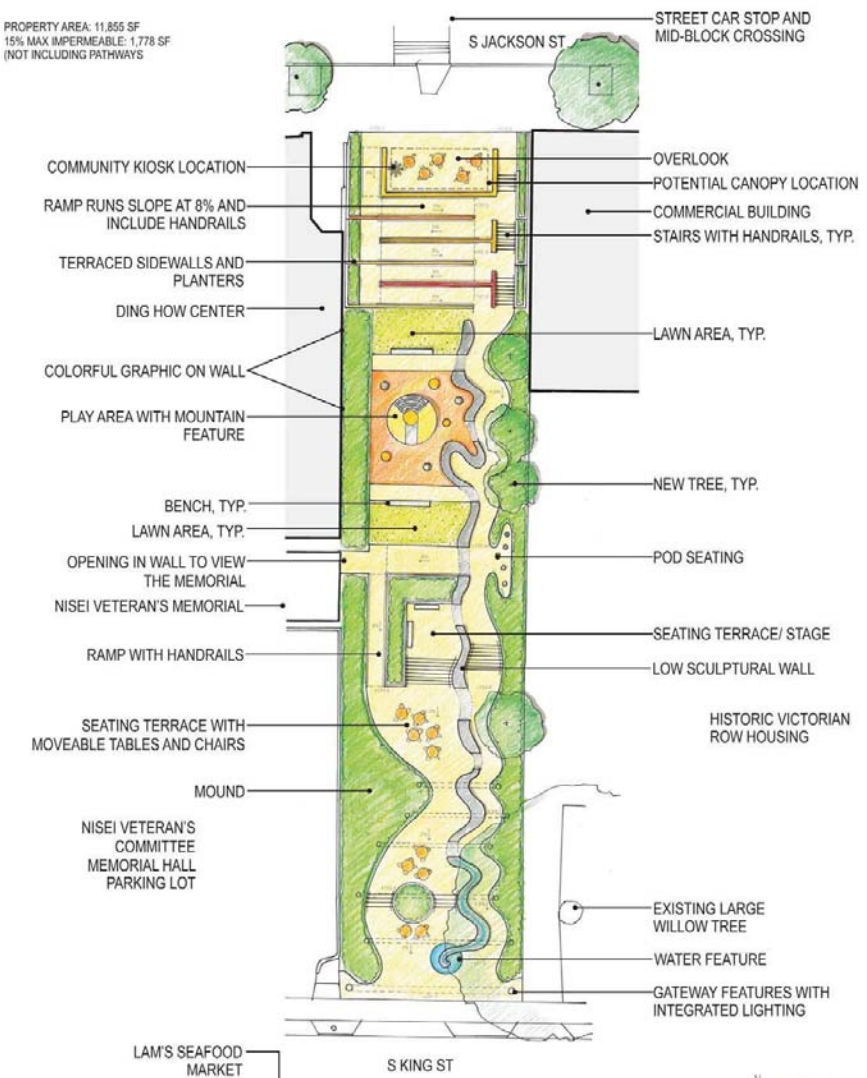

CONCEPT PLAN 2- FLUIDITY
LITTLE SAIGON PARK

PLEASE GIVE US YOUR COMMENTS!