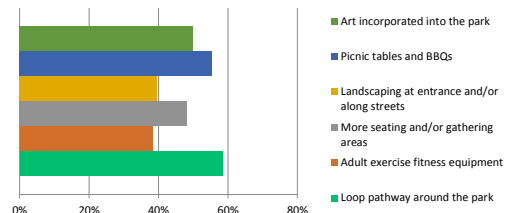

What We've Heard from You

What activities would you like to do in the renovated park?

What park improvements would you like that are beyond project current scope?

Courts: If the court area is reduced, what court games would you desire most?

Lakeridge Playground Improvements - 2019

Survey of about 10 questions asking for input about the playground, how it's used, what people want to see there, and what types of play them and play equipment is desired.

Here's what we've heard so far:

- Activities people like to do there – Children's play (1) and walking (2), and playfield/open lawn use (3)
- Understanding project scope, what other park improvements are desired – Potential loop pathway(1), incorporating art (2), more seating and gathering areas (3)
- Desirable court sports – basketball (half court), tennis, and pickleball

Play Area

Most popular Play Area Theme - Nature Inspired (Salmon, Lake, Creek)

Desired Play Elements – Slides, Swings, climbing structures

Favorite Play Structure Type – combination of deck and climbing structure