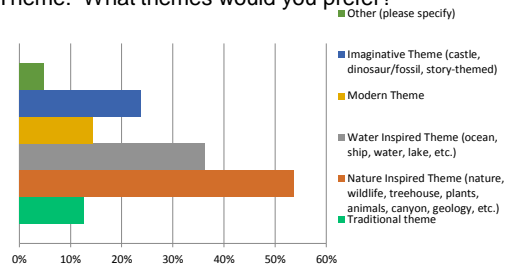

What We've Heard from You

Play Elements: What play elements would you enjoy?

Play Structure Type: What type of play structure would you like?

Theme: What themes would you prefer?

Lakeridge Playground Improvements - 2019

Play Area

Most popular Play Area Theme - Nature Inspired (Salmon, Lake, Creek)

Desired Play Elements – Slides, Swings, climbing structures

Favorite Play Structure Type – combination of deck and climbing structure