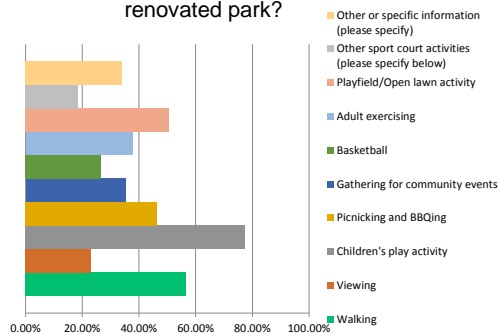

What We've Heard from You

What activities would you like to do in the renovated park?

What park improvements would you like that are beyond project current scope?

Courts: If the court area is reduced, what court games would you desire most?

Lakeridge Playground Improvements - 2019

Survey of about 10 questions asking for input about the playground, how it's used, what people want to see there, and what types of play them and play equipment is desired.

Here's what we've heard so far:

- Activities people like to do there – Children's play (1) and walking (2), and playfield/open lawn use (3)
- Understanding project scope, what other park improvements are desired – Potential loop pathway(1), incorporating art (2), more seating and gathering areas (3)
- Desirable court sports – basketball (half court), tennis, and pickleball

Play Area

Most popular Play Area Theme - Nature Inspired (Salmon, Lake, Creek)

Desired Play Elements – Slides, Swings, climbing structures

Favorite Play Structure Type – combination of deck and climbing structure