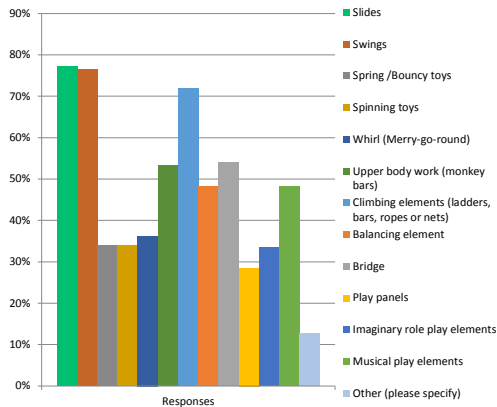

Lakeridge Playground Improvements - 2019

Survey of about 10 questions asking for input about the playground, how it's used, what people want to see there, and what types of play them and play equipment is desired.

Here's what we've heard so far:

- Activities people like to do there – Children's play (1) and walking (2), and playfield/open lawn use (3)
- Understanding project scope, what other park improvements are desired – Potential loop pathway(1), incorporating art (2), more seating and gathering areas (3)
- Desirable court sports – basketball (half court), tennis, and pickleball

What We've Heard from You

Play Elements: What play elements would you enjoy?

Play Structure Type: What type of play structure would you like?

Theme: What themes would you prefer?

Lakeridge Playground Improvements - 2019

Play Area

Most popular Play Area Theme - Nature Inspired (Salmon, Lake, Creek)

Desired Play Elements – Slides, Swings, climbing structures

Favorite Play Structure Type – combination of deck and climbing structure