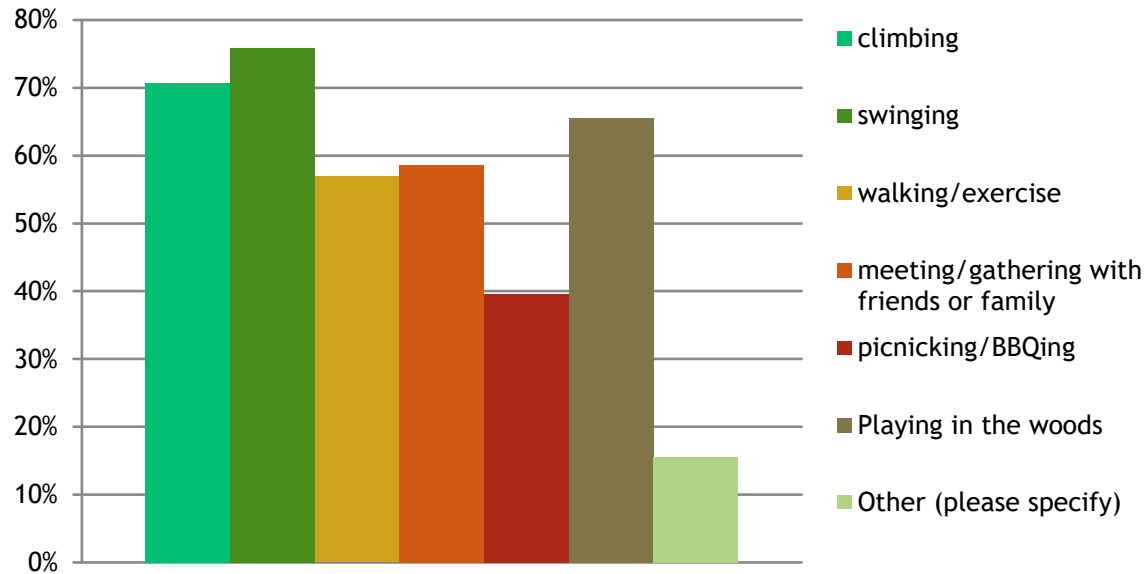

DEARBORN PARK Play Area Renovation Project

What We've Heard from You

July 2020 Survey Results

Summer 2020

What We've Heard from You

What activities enjoy most?

What play features would improve enjoyment of this play area? (please rank)