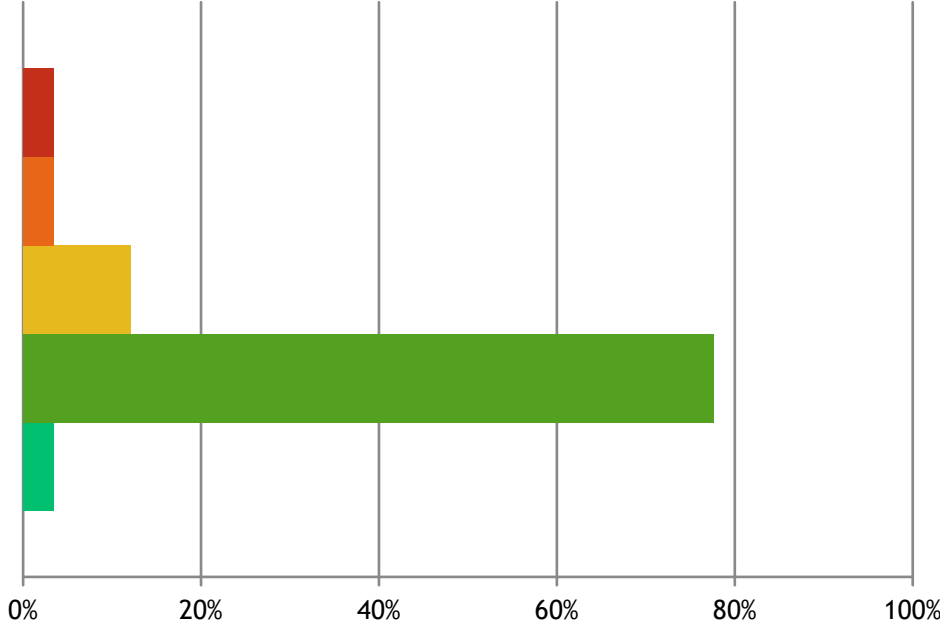

What We've Heard from You

What play equipment style appeals to you?

Other (please specify)

Imaginative play

Modern and colorful

Nature-inspired or themed

No particular preference