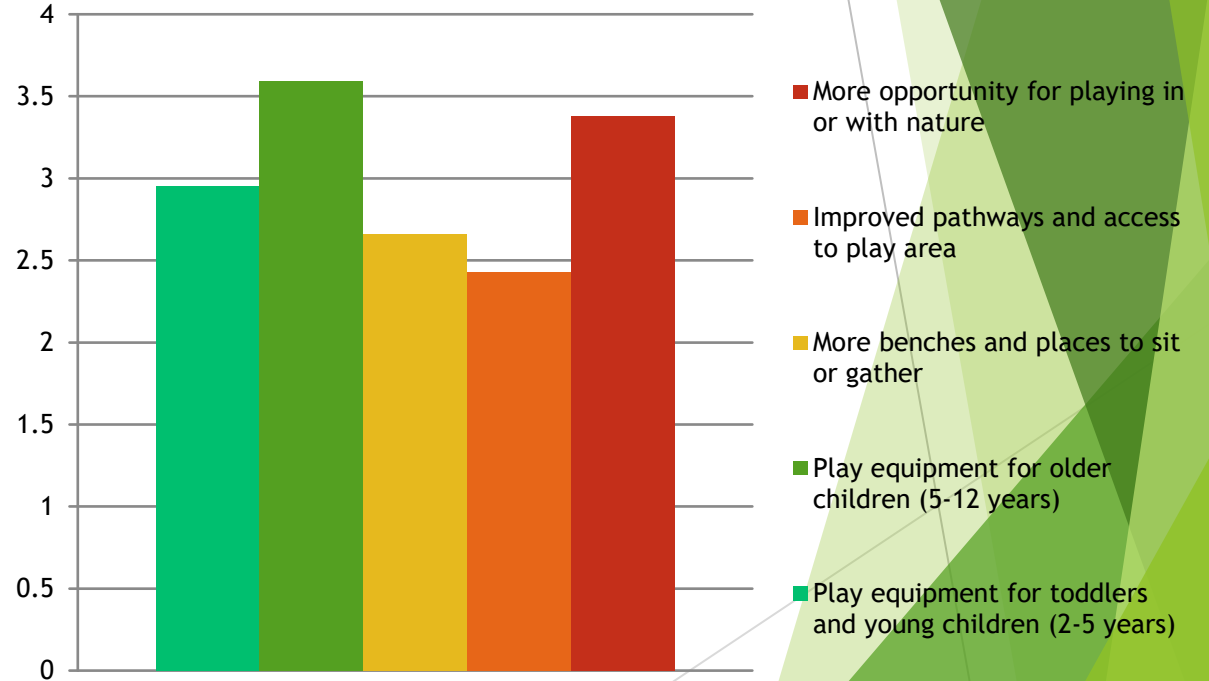

DEARBORN PARK Play Area Renovation Project

What We've Heard from You

July 2020 Survey Results

Summer 2020

What We've Heard from You

What activities enjoy most?

What play features would improve enjoyment of this play area? (please rank)