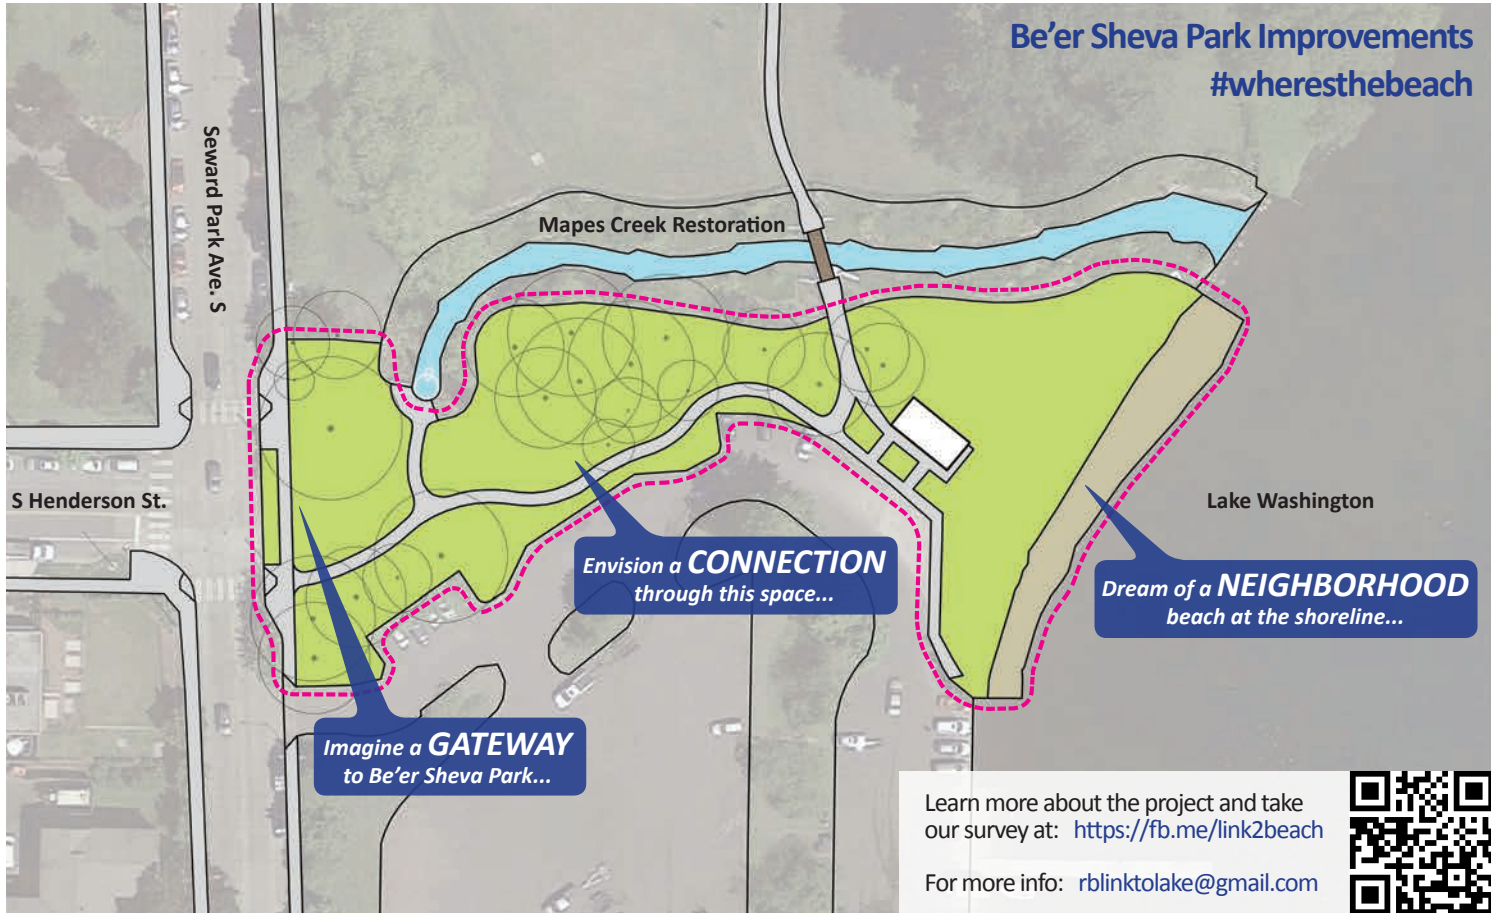

# Seattle Parks & Recreation

healthy people healthy environment strong communities

800 Maynard Ave S # 300, Seattle, WA 98134  
[www.seattle.gov/parks](http://www.seattle.gov/parks)

Rainier Beach Link2Lake Open Space  
Steering Committee Presents:

**Meeting #3** Saturday, June 2nd // 12pm-3pm  
Beer Sheva Park  
8650 55th Ave S, Seattle, WA 98118

Seattle  
Neighborhoods

# Be'er Sheva Park Improvements

#wheresthebeach

Imagine a **GATEWAY**  
to Be'er Sheva Park...

Envision a **CONNECTION**  
through this space...

Dream of a **NEIGHBORHOOD**  
beach at the shoreline...

Learn more about the project and take our survey at: <https://fb.me/link2beach>