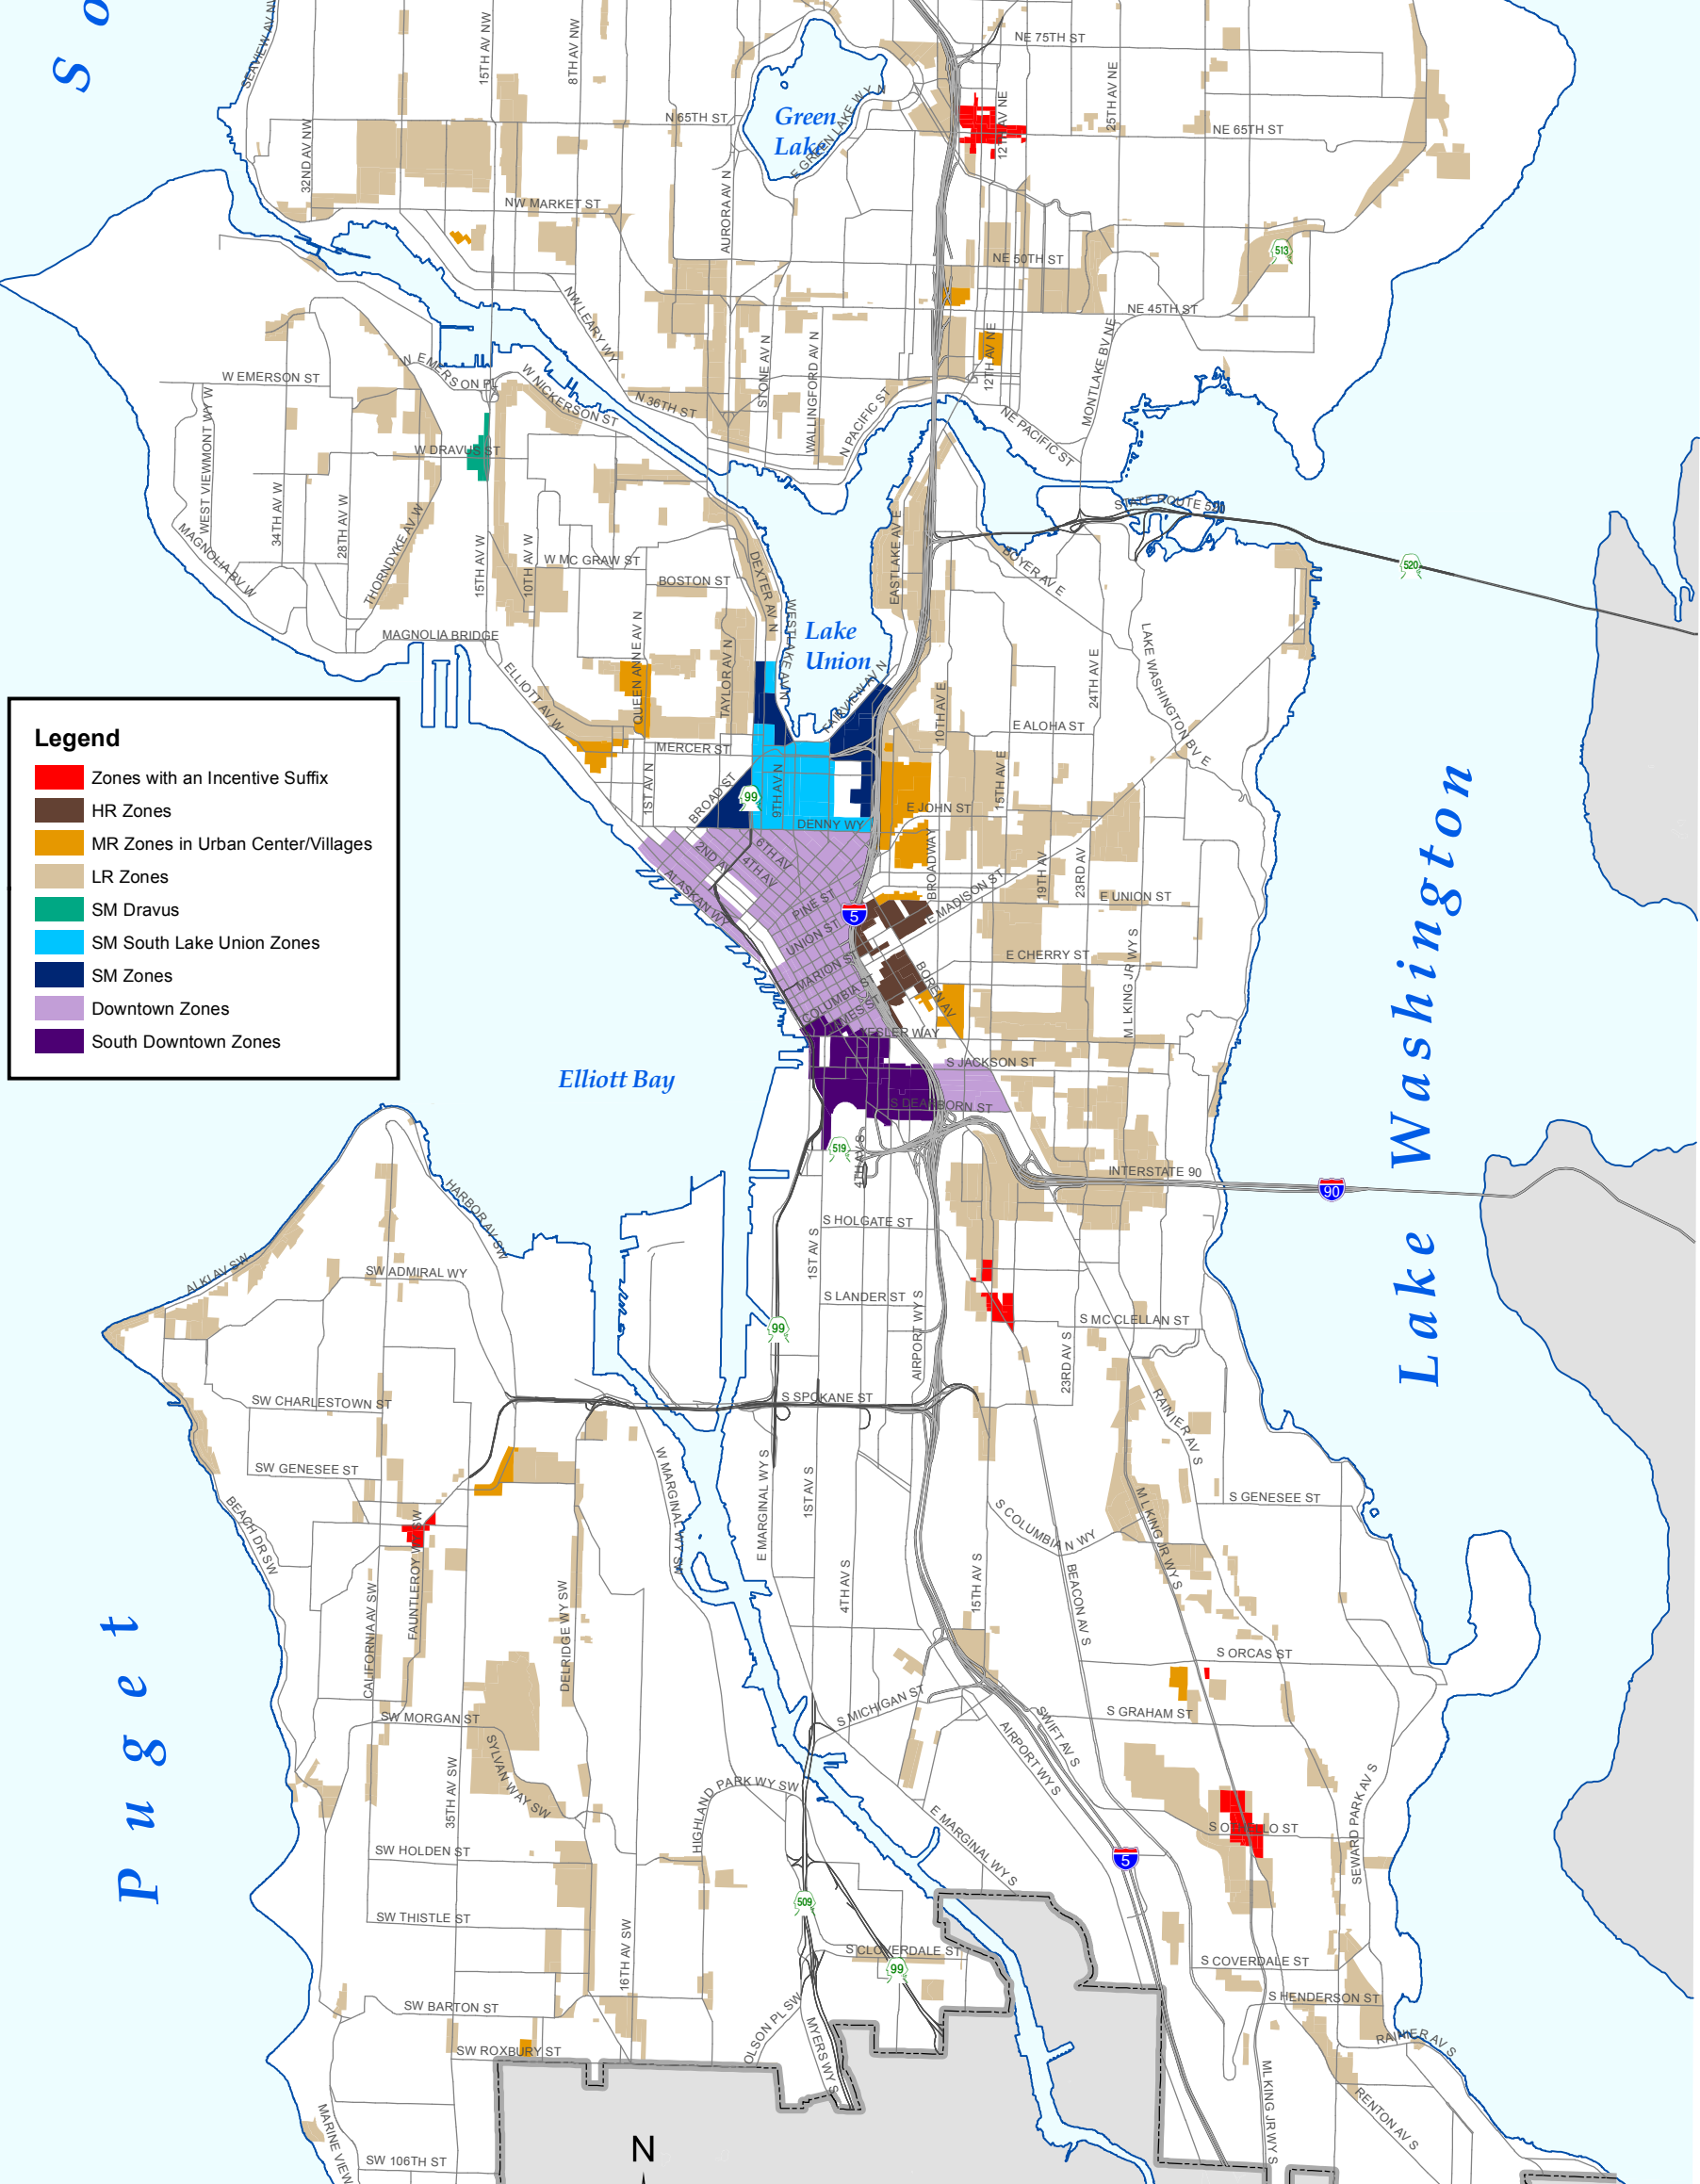

# Areas with Zoning Incentives

*S o u n d*

**Legend**

- Zones with an Incentive Suffix
- HR Zones
- MR Zones in Urban Center/Villages
- LR Zones
- SM Dravus
- SM South Lake Union Zones
- SM Zones
- Downtown Zones
- South Downtown Zones

*L a k e Washington*

*P u g e t*

Produced by: Department of Planning and Development  
Date Saved: 2/26/2014