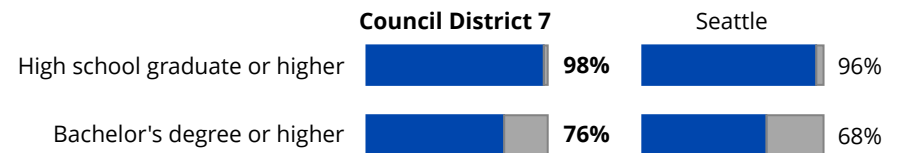

LEVEL OF EDUCATION

City of Seattle

Office of Planning and Community Development

(206) 386-1010 | www.seattle.gov/opcd