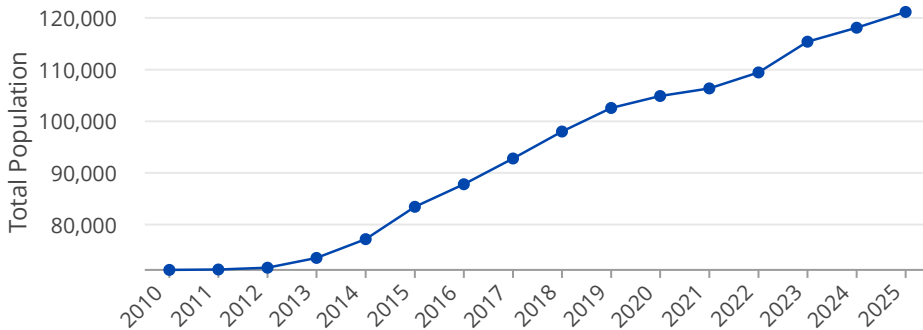

## DISTRICT SNAPSHOT

Snapshot Area
  Council Districts
  Community Reporting Area

The Office of Planning and Community Development produces District Snapshots for all of Seattle's **Council Districts** to provide frequently requested demographics for these areas.

## Population Size & Growth

From the Washington State Office of Financial Management

Council District 7 Population 2010-2025

	Council District 7	Seattle
Population in 2025	<b>121,179</b>	816,600
Average annual growth rate * 2020 to 2025	<b>▲ 2.9%</b>	▲ 2.1%
Average annual growth rate * 2010 to 2020	<b>▲ 3.9%</b>	▲ 1.9%