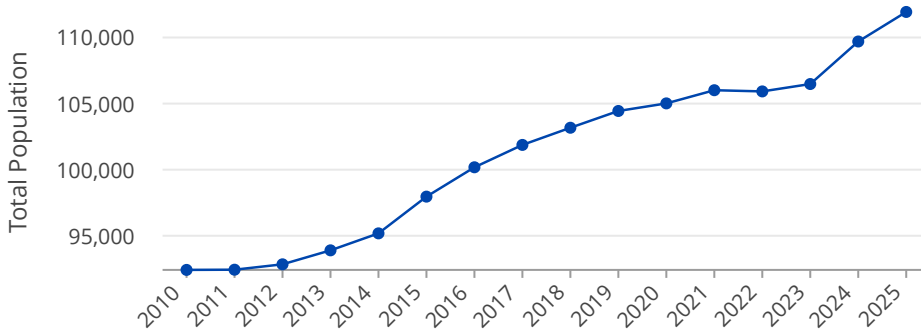

COUNCIL DISTRICT 5

DISTRICT SNAPSHOT

■ Snapshot Area
 Council Districts
 Community Reporting Area

The Office of Planning and Community Development produces District Snapshots for all of Seattle's **Council Districts** to provide frequently requested demographics for these areas.

Population Size & Growth

From the Washington State Office of Financial Management

Council District 5 Population 2010-2025

	Council District 5	Seattle
Population in 2025	111,931	816,600
Average annual growth rate * 2020 to 2025	▲ 1.3%	▲ 2.1%
Average annual growth rate * 2010 to 2020	▲ 1.3%	▲ 1.9%