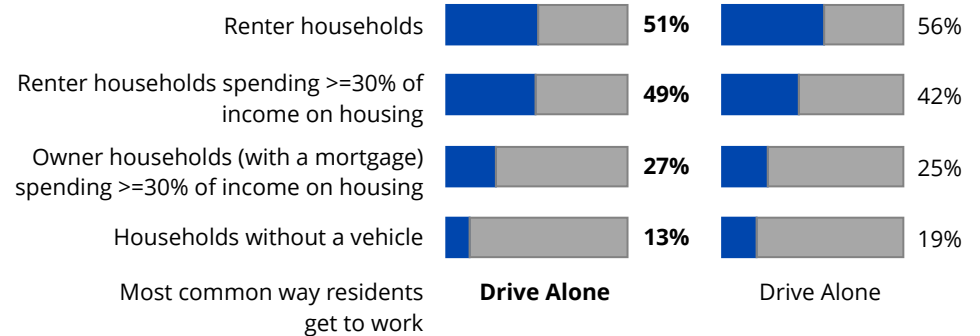

HOUSING & TRANSPORTATION

City of Seattle

Office of Planning and Community Development

(206) 386-1010 | www.seattle.gov/opcd