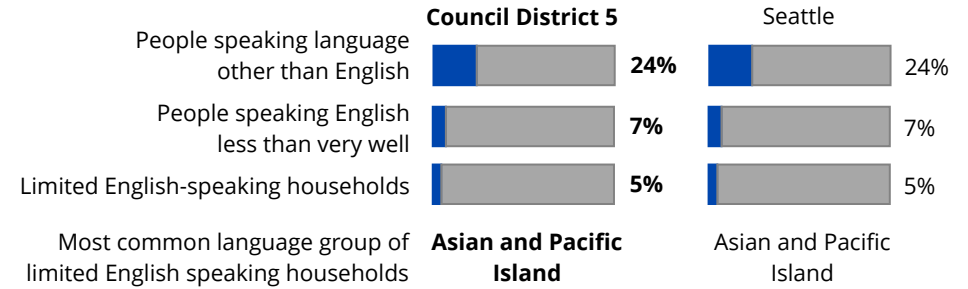

LANGUAGES SPOKEN AT HOME

Non-English languages spoken at home in and around **Council District 5** include **Spanish; Chinese (incl. Mandarin, Cantonese); Amharic; Tagalog; Tigrinya; Japanese; Korean; Russian; French; Vietnamese; and Arabic** based on data from the ACS and Seattle Public Schools data. This is not a complete list and the order in which individual languages are listed does not necessarily indicate relative prevalence.

In Seattle as a whole, the ACS indicates that the most common languages spoken at home besides English are Chinese (incl. Mandarin, Cantonese); Spanish; Vietnamese; Amharic, Somali, or other Afro-Asiatic languages; Hindi; Tagalog (incl. Filipino); Korean; French (incl. Cajun); Japanese; and German.

For more information about languages spoken in Seattle or guidance on City translation and interpretation services, go to: www.seattle.gov/iandrraffairs/LA.