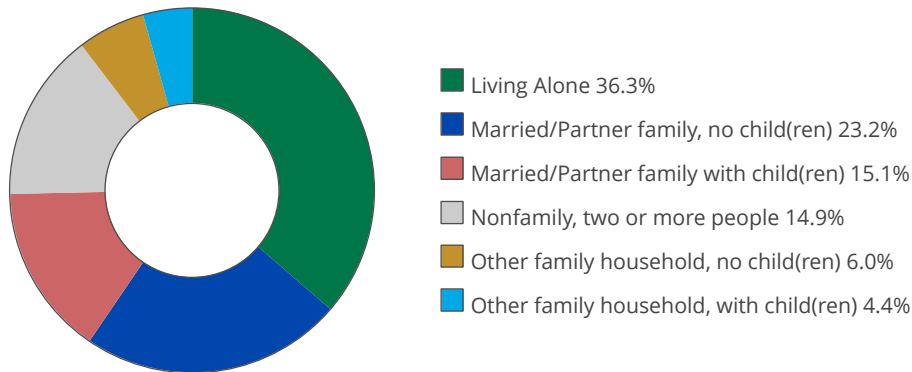

HOUSEHOLD TYPES IN THIS SNAPSHOT AREA