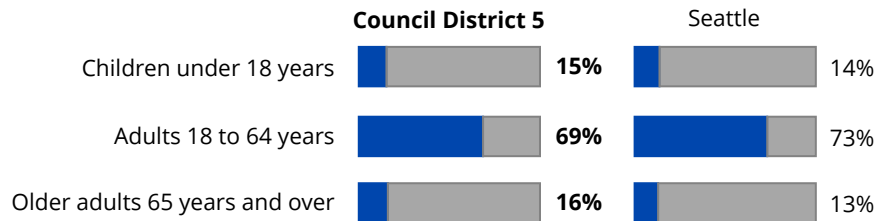

COUNCIL DISTRICT 5

Community Characteristics

From the 2024 American Community Survey (ACS) 5-Year Estimates Unless Otherwise Specified

RACE & ETHNICITY

LANGUAGES SPOKEN AT HOME

Non-English languages spoken at home in and around **Council District 5** include **Spanish; Chinese (incl. Mandarin, Cantonese); Amharic; Tagalog; Tigrinya; Japanese; Korean; Russian; French; Vietnamese; and Arabic** based on data from the ACS and Seattle Public Schools data. This is not a complete list and the order in which individual languages are listed does not necessarily indicate relative prevalence.

In Seattle as a whole, the ACS indicates that the most common languages spoken at home besides English are Chinese (incl. Mandarin, Cantonese); Spanish; Vietnamese; Amharic, Somali, or other Afro-Asiatic languages; Hindi; Tagalog (incl. Filipino); Korean; French (incl. Cajun); Japanese; and German.

For more information about languages spoken in Seattle or guidance on City translation and interpretation services, go to: www.seattle.gov/iandrraffairs/LA.

AGE GROUPS

LEVEL OF EDUCATION

City of Seattle

Office of Planning and Community Development

(206) 386-1010 | www.seattle.gov/opcd