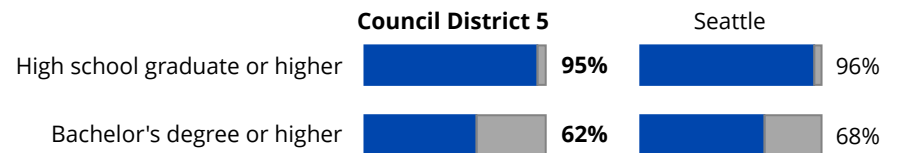

LEVEL OF EDUCATION

City of Seattle

Office of Planning and Community Development

(206) 386-1010 | www.seattle.gov/opcd