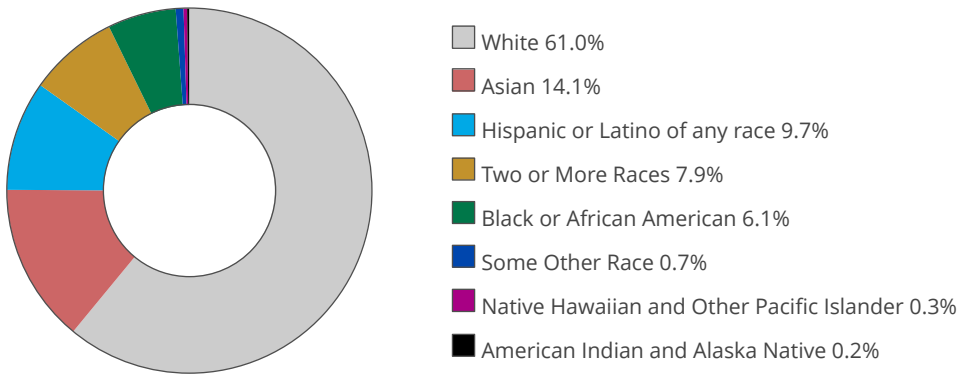

RACE AND ETHNICITY IN THIS SNAPSHOT AREA