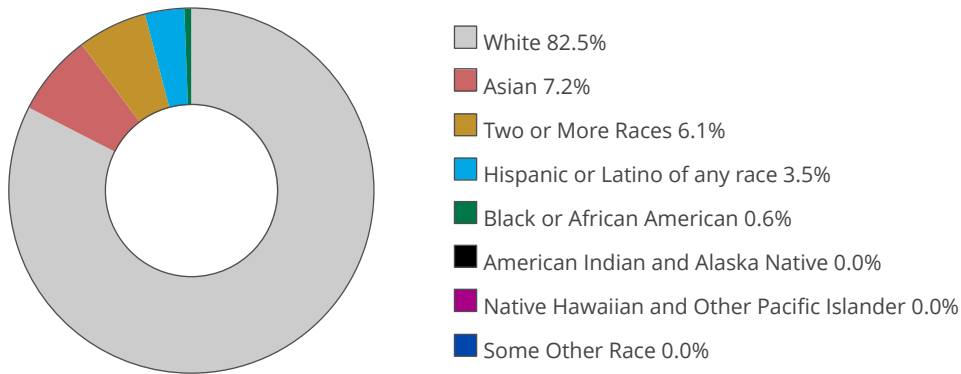

RACE AND ETHNICITY IN THIS SNAPSHOT AREA