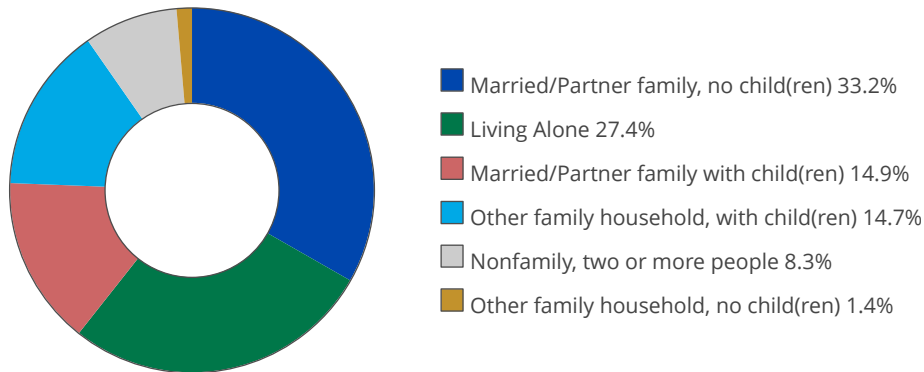

HOUSEHOLD TYPES IN THIS SNAPSHOT AREA