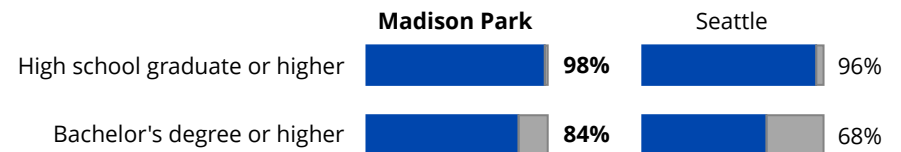

LEVEL OF EDUCATION

City of Seattle

Office of Planning and Community Development

(206) 386-1010 | www.seattle.gov/opcd