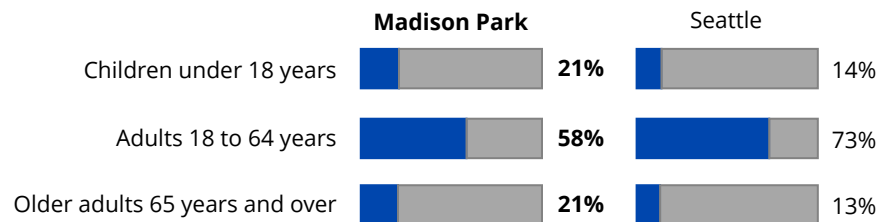

MADISON PARK

Community Characteristics

From the 2024 American Community Survey (ACS) 5-Year Estimates Unless Otherwise Specified

RACE & ETHNICITY

LANGUAGES SPOKEN AT HOME

Non-English languages spoken at home in and around **Madison Park** include **German; Chinese (incl. Mandarin, Cantonese); Russian; and Spanish** based on data from the ACS and Seattle Public Schools data. This is not a complete list and the order in which individual languages are listed does not necessarily indicate relative prevalence.

In Seattle as a whole, the ACS indicates that the most common languages spoken at home besides English are Chinese (incl. Mandarin, Cantonese); Spanish; Vietnamese; Amharic, Somali, or other Afro-Asiatic languages; Hindi; Tagalog (incl. Filipino); Korean; French (incl. Cajun); Japanese; and German.

For more information about languages spoken in Seattle or guidance on City translation and interpretation services, go to: www.seattle.gov/iandraffairs/LA.

AGE GROUPS

LEVEL OF EDUCATION

City of Seattle

Office of Planning and Community Development

(206) 386-1010 | www.seattle.gov/opcd