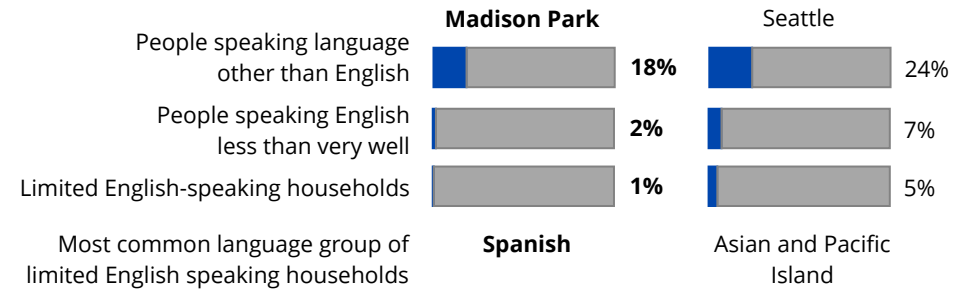

LANGUAGES SPOKEN AT HOME

Non-English languages spoken at home in and around **Madison Park** include **German; Chinese (incl. Mandarin, Cantonese); Russian; and Spanish** based on data from the ACS and Seattle Public Schools data. This is not a complete list and the order in which individual languages are listed does not necessarily indicate relative prevalence.

In Seattle as a whole, the ACS indicates that the most common languages spoken at home besides English are Chinese (incl. Mandarin, Cantonese); Spanish; Vietnamese; Amharic, Somali, or other Afro-Asiatic languages; Hindi; Tagalog (incl. Filipino); Korean; French (incl. Cajun); Japanese; and German.

For more information about languages spoken in Seattle or guidance on City translation and interpretation services, go to: www.seattle.gov/iandraffairs/LA.