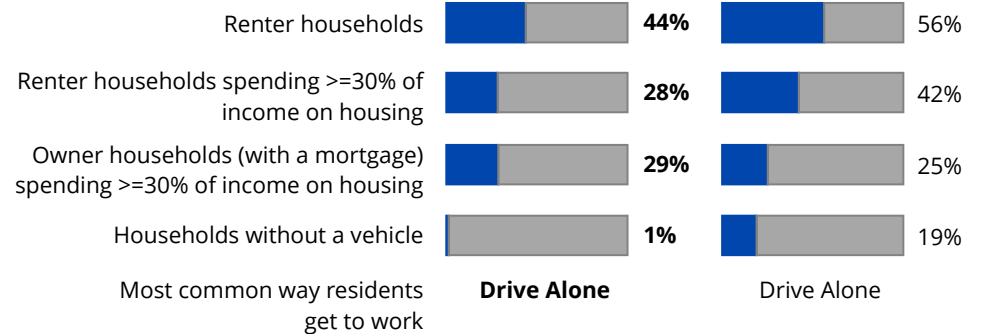

HOUSEHOLD TYPES IN THIS SNAPSHOT AREA

INCOME & POVERTY

HEALTH INSURANCE & DISABILITY

HOUSING & TRANSPORTATION

City of Seattle

Office of Planning and Community Development

(206) 386-1010 | www.seattle.gov/opcd