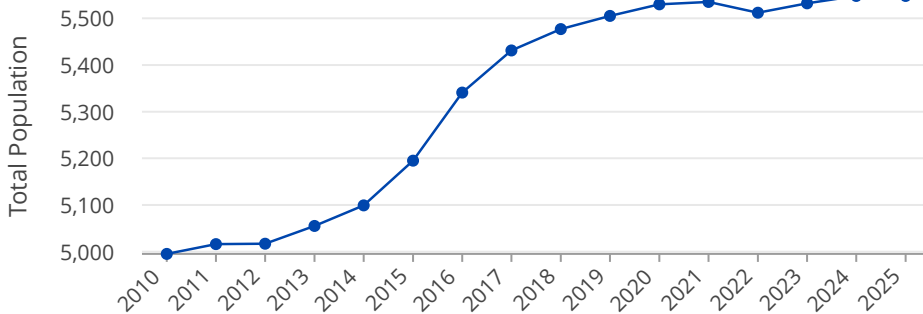

MADISON PARK

NEIGHBORHOOD SNAPSHOT

■ Snapshot Area
 Council Districts
 Community Reporting Area

The Office of Planning and Community Development produces Neighborhood Snapshots for all of Seattle's **Community Reporting Areas (CRAs)** to provide frequently requested demographics for these areas.

Population Size & Growth

From the Washington State Office of Financial Management

Madison Park Population 2010-2025

	Madison Park	Seattle
Population in 2025	5,548	816,600
Average annual growth rate * 2020 to 2025	▲ 0.1%	▲ 2.1%
Average annual growth rate * 2010 to 2020	▲ 1%	▲ 1.9%