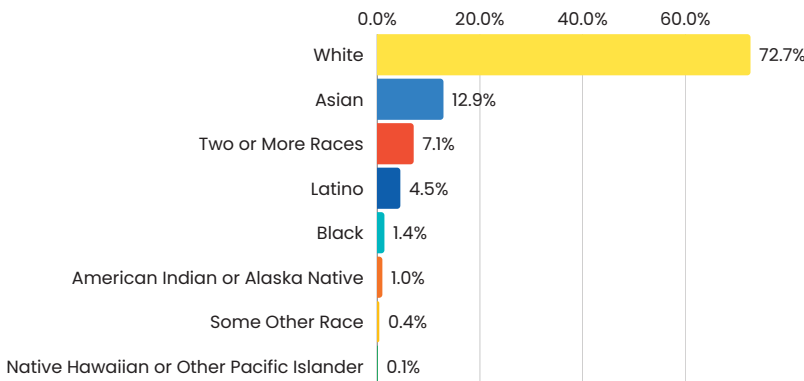

RAVENNA / BRYANT

UPDATED
AUG / 2023
NEIGHBORHOOD
SNAPSHOT

**Hawthorne Hills,
Roosevelt, University
District, View Ridge,
Windermere**

Neighborhood
Seattle City Council
District

#4 - - - - - lermere

Neighborhood boundaries are derived from [Community Reporting Areas](#). (Office of Planning & Community Development)

RACE & ETHNICITY