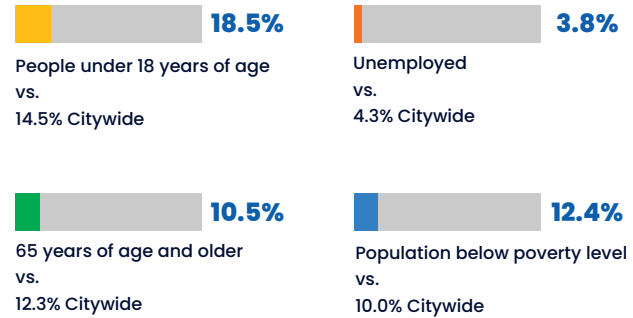

LANGUAGES

Languages to consider when communicating with residents in this Community Reporting Area (CRA). Languages are in descending order from most spoken to least spoken.

**MANDARIN,
CANTONESE,
SPANISH**

Percentage of residents speaking a language other than English at home (age 5 and older)

14.3% vs. **22.1%**
In this area vs. Citywide