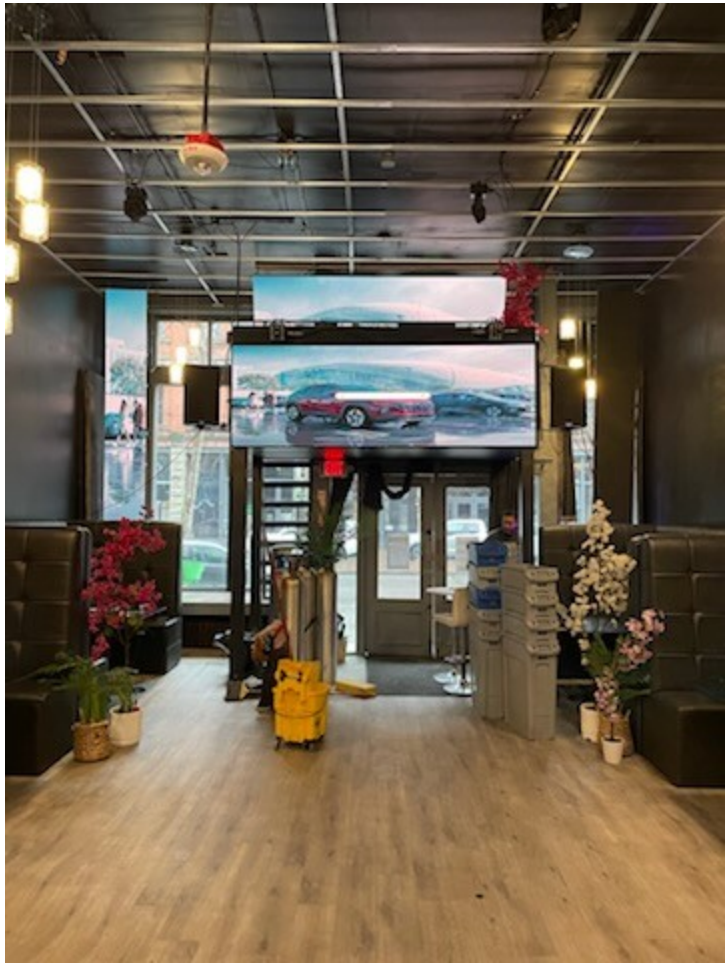

213

HMO!

NEW AMERICAN VODKA

THE CHAPEL LOUNGE

THE CHAPEL LOUNGE

213

2012
BIG
MOM

THE CHAPEL LOUNGE
 White Vinyl
 Letters with
 transparent
 background sign
 "THE" 6"
 "CHAPEL" 9"
 "LOUNGE" 6"

10"
Vinyl Letters
This is gone
 THE CHAPEL LOUNGE
 White Vinyl
 Letters with
 transparent
 background sign
 "THE" 6"
 "CHAPEL" 9"
 "LOUNGE" 6"