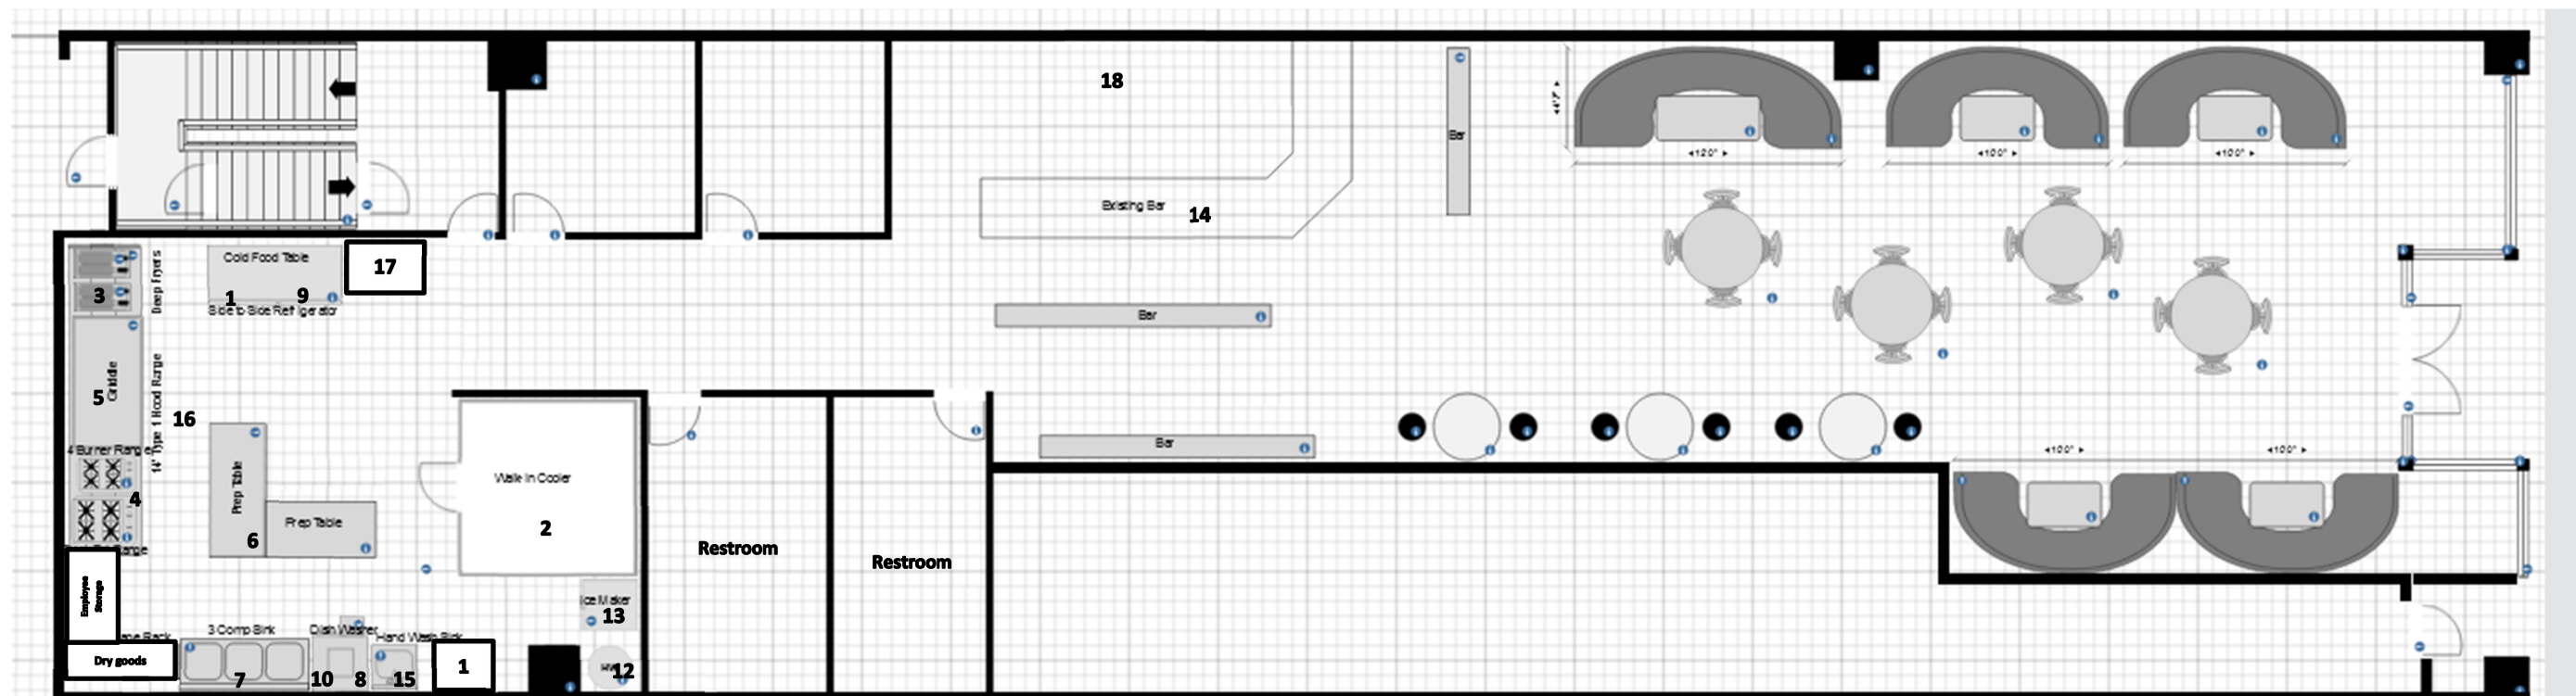

213

HMO!

NEW AMERICAN VODKA

THE CHAPEL LOUNGE

THE CHAPEL LOUNGE

213

2012
BIG
MOM

THE CHAPEL LOUNGE
 White Vinyl
 Letters with
 transparent
 background sign
 "THE" 6"
 "CHAPEL" 9"
 "LOUNGE" 6"

10"
Vinyl Letters
This is gone
 THE CHAPEL LOUNGE
 White Vinyl
 Letters with
 transparent
 background sign
 "THE" 6"
 "CHAPEL" 9"
 "LOUNGE" 6"