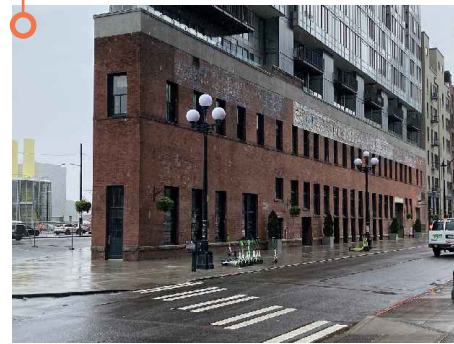

**SAM'S
ON OCCIDENTAL
PIONEER SQUARE PRESERVATION BOARD**

12. 13. 2023

GRAHAM BABA ARCHITECTS

VICINITY PLAN

GRIDIRON CONDOS

SITE PLAN WITH PHOTOS

AREA PHOTOS

FLOOR PLAN

RAILROAD WAY PARK

— STREET LEVEL
— CANOPY LEVEL

PLAN SCALE: 1/16"=1'-0"

ELEVATIONS

PLANTERS ON GROUND

RAILROAD WAY PARK

EXISTING STREET LIGHT

NEW LIGHT POLE

ALIGN THE CANOPY WITH THE EXISTING WINDOW MULLION LINE ON THE SOUTH END OF THE BUILDING

EXISTING LIGHT POLE

NEW LIGHT POLE

SUSPENDED PLANTERS

OCCIDENTAL AVE S

PLANTERS ON GROUND

RENDERED IMAGE

RENDERED IMAGE