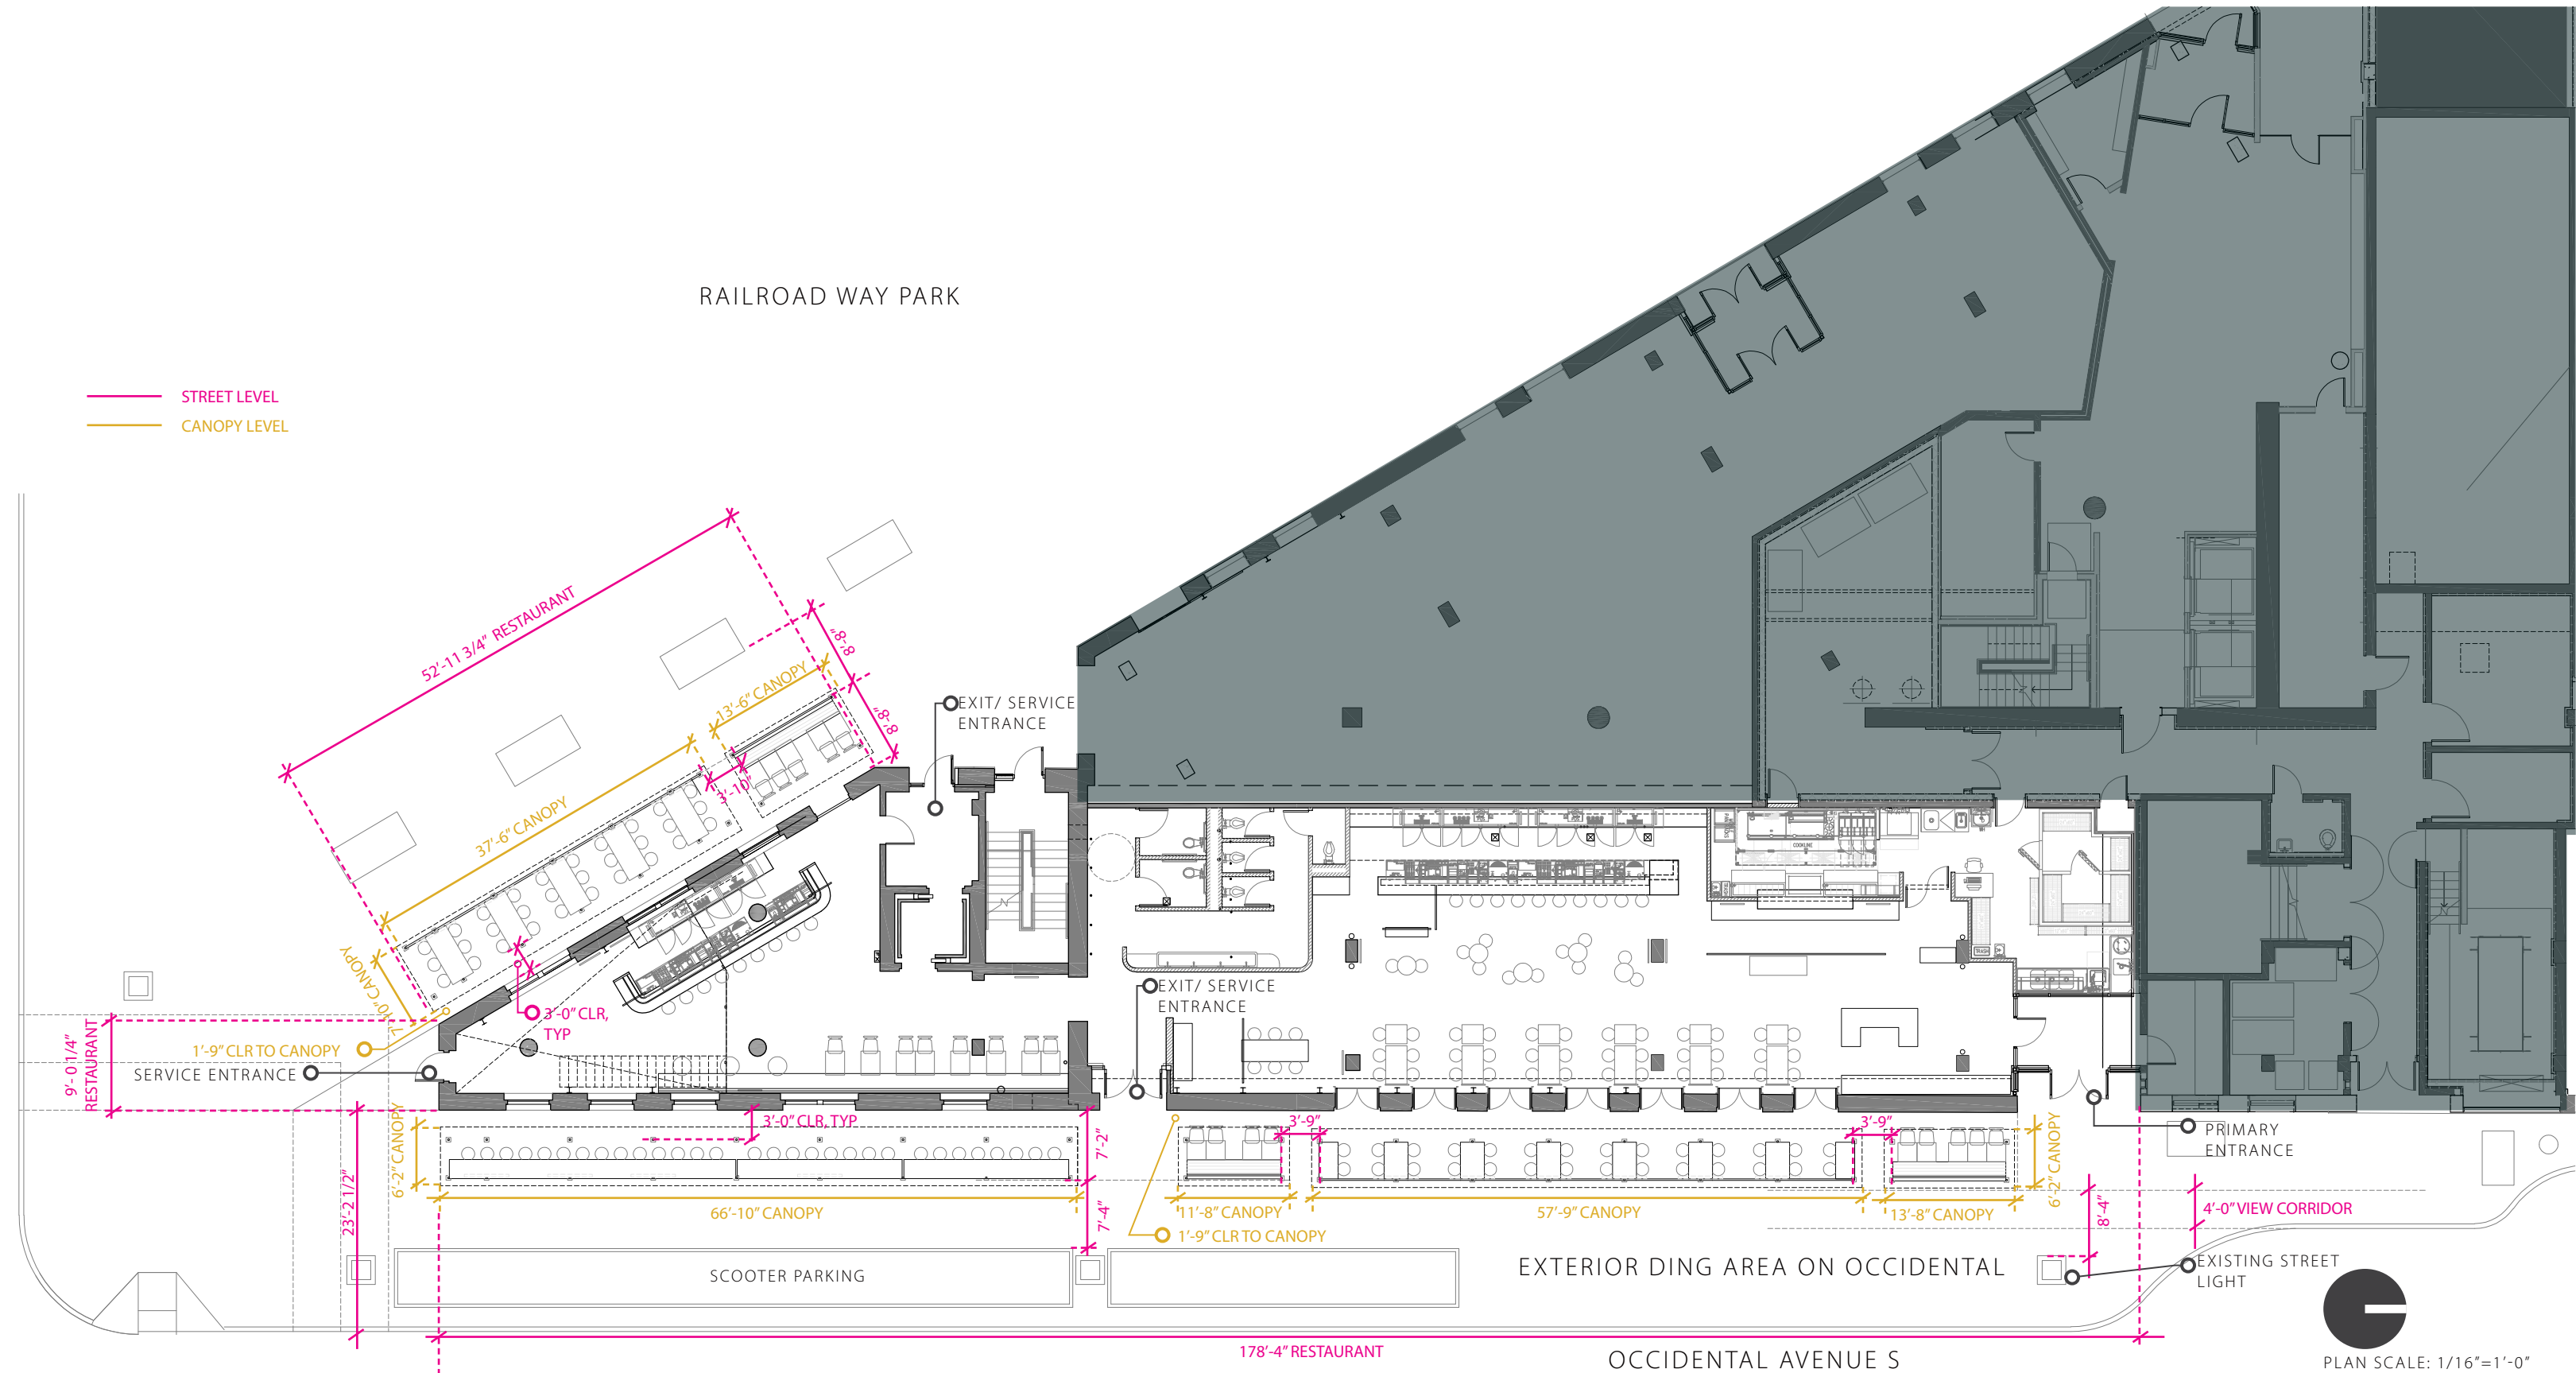

**SAM'S
ON OCCIDENTAL
PIONEER SQUARE PRESERVATION BOARD**

12. 13. 2023

GRAHAM BABA ARCHITECTS

VICINITY PLAN

GRIDIRON CONDOS

SITE PLAN WITH PHOTOS

AREA PHOTOS

FLOOR PLAN

RAILROAD WAY PARK

— STREET LEVEL
— CANOPY LEVEL

PLAN SCALE: 1/16"=1'-0"

ELEVATIONS

PLANTERS ON GROUND

RAILROAD WAY PARK

EXISTING STREET LIGHT

NEW LIGHT POLE

ALIGN THE CANOPY WITH THE EXISTING WINDOW MULLION LINE ON THE SOUTH END OF THE BUILDING

EXISTING LIGHT POLE

NEW LIGHT POLE

SUSPENDED PLANTERS

OCCIDENTAL AVE S

PLANTERS ON GROUND

RENDERED IMAGE

RENDERED IMAGE

FINISH, COLOR PLANTING IDEAS

ANODIZED BLACK ALUMINUM

EXISTING BRICK

TEAK

BLACKENED STAINLESS STEEL DETAIL

UNDER AWNING PENDANT LIGHTING IDEA

OVER DOOR LIGHTING IDEA

PLANTER IDEAS