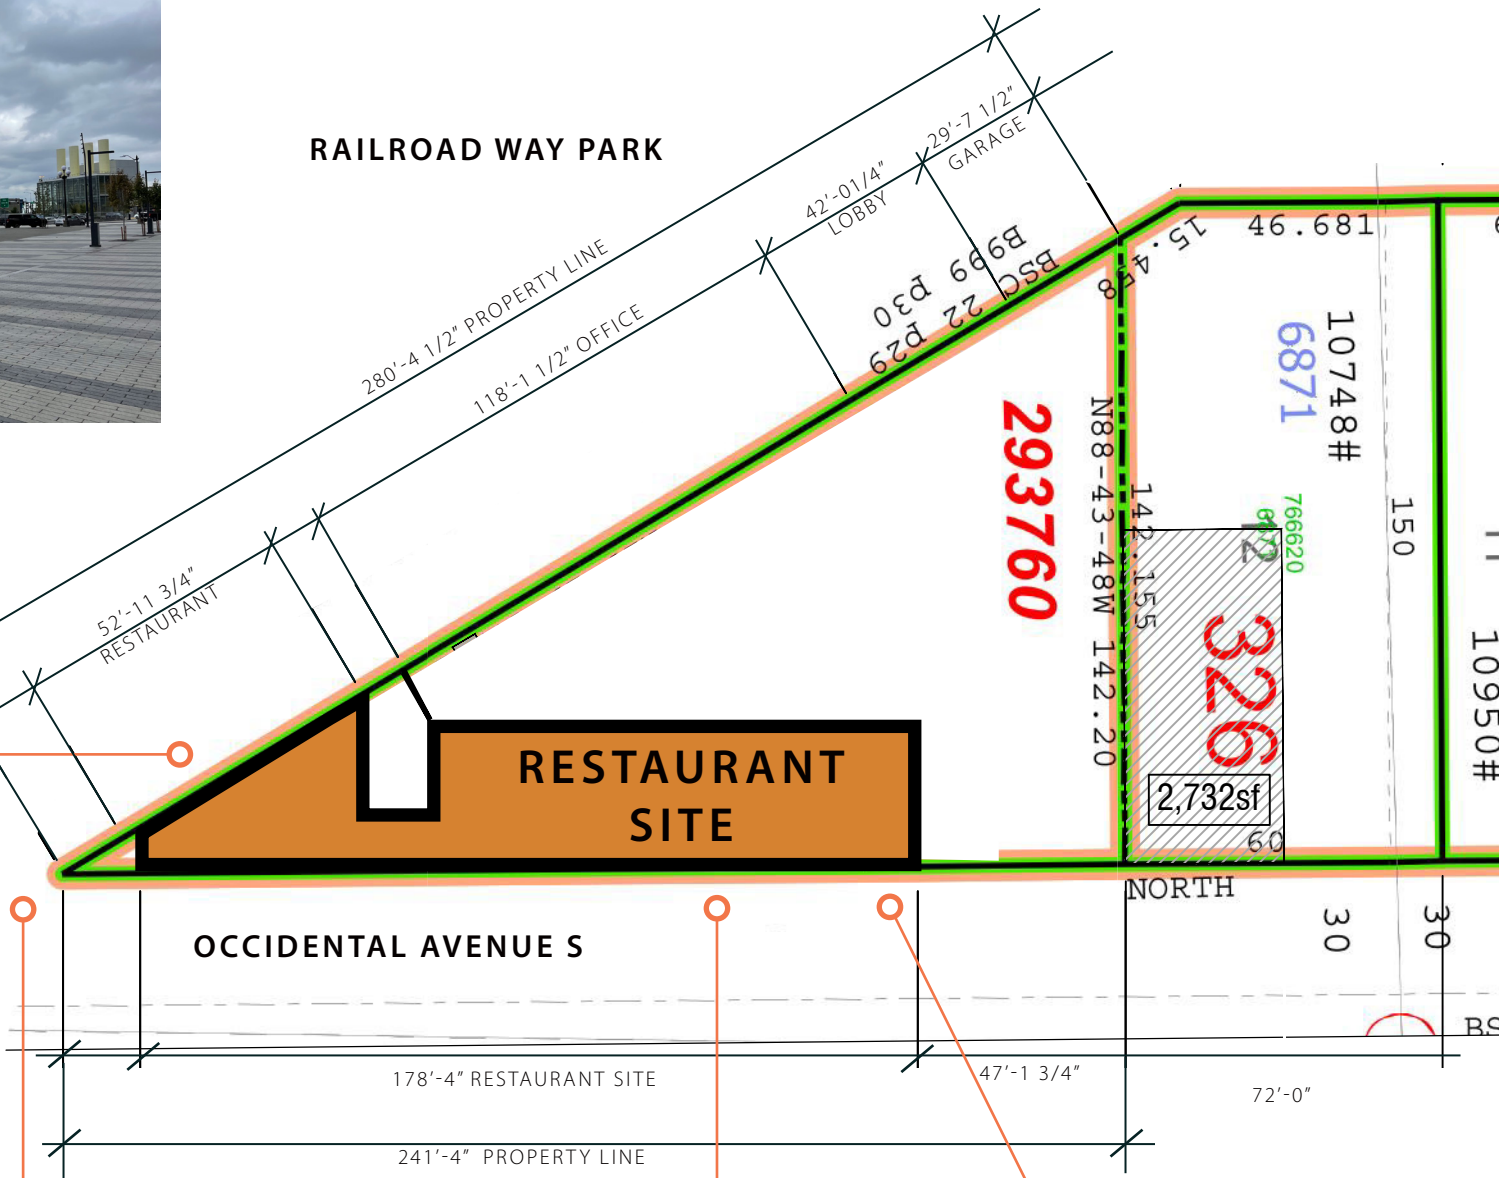

**SAM'S
ON OCCIDENTAL
PIONEER SQUARE PRESERVATION BOARD**

12. 13. 2023

GRAHAM BABA ARCHITECTS

VICINITY PLAN

GRIDIRON CONDOS

SITE PLAN WITH PHOTOS

AREA PHOTOS

FLOOR PLAN

RAILROAD WAY PARK

— STREET LEVEL
— CANOPY LEVEL

PLAN SCALE: 1/16"=1'-0"

ELEVATIONS

PLANTERS ON GROUND

RAILROAD WAY PARK

EXISTING STREET LIGHT

NEW LIGHT POLE

ALIGN THE CANOPY WITH THE EXISTING WINDOW MULLION LINE ON THE SOUTH END OF THE BUILDING

EXISTING LIGHT POLE

NEW LIGHT POLE

SUSPENDED PLANTERS

OCCIDENTAL AVE S

PLANTERS ON GROUND

RENDERED IMAGE

RENDERED IMAGE