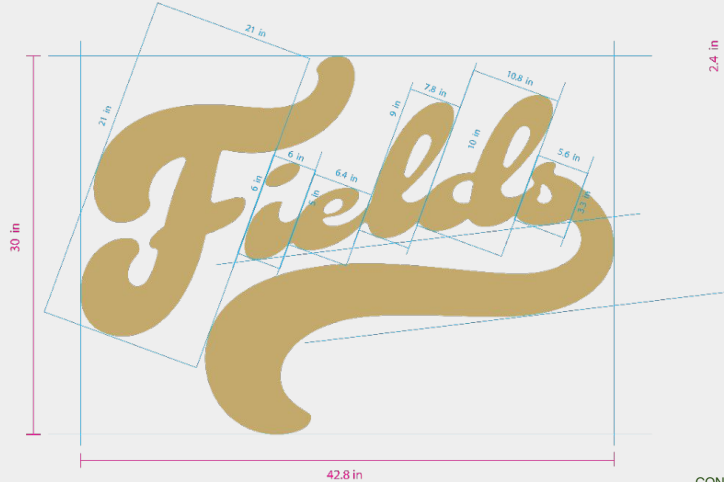

DETAILS:

Typeface: Hop Sans Regular

6" - Height of all letters

5.3" - Average Width of all letters

GOLD LEAF 3M VINYL:

FINAL FLAT ART:

LETTER SIZE BREAKDOWN: (For sizing purposes only not actual spacing in final art)

1st Ave Side: Panel 3 Exterior Windows

OVERALL WINDOW SPECS: 85"x80.5"

OVERALL ART SPECS: 73"x47"

DETAILS:

Typeface: Hop Sans Regular

GOLD LEAF 3M VINYL:

FINAL FLAT ART:

LETTER SIZE BREAKDOWN: (For sizing purposes only not actual spacing in final art)

1st Ave Side: Panel 4 Exterior Windows

OVERALL WINDOW SPECS: 85"x80.5"

DETAILS:

Typeface: Hop Sans Regular

6" - Height of all letters

5.3" - Average Width of all letters

GOLD LEAF 3M VINYL:

FINAL FLAT ART:

LETTER SIZE BREAKDOWN: (For sizing purposes only not actual spacing in final art)

1st Ave Side: Panel 5 Exterior Windows

OVERALL WINDOW SPECS: 76"x81.5"

DETAILS:

Typeface: Hop Sans Regular

6" - Height of all letters