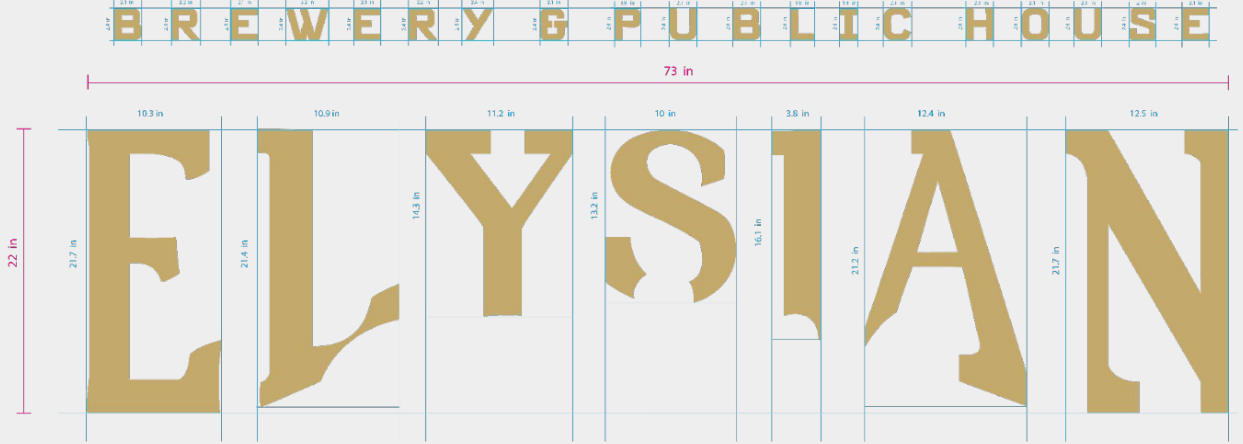

1st Ave Side: Panel 3 Exterior Windows

OVERALL WINDOW SPECS: 85"x80.5"

OVERALL ART SPECS: 73"x47"

DETAILS:

Typeface: Hop Sans Regular

GOLD LEAF 3M VINYL:

FINAL FLAT ART:

LETTER SIZE BREAKDOWN: (For sizing purposes only not actual spacing in final art)

1st Ave Side: Panel 4 Exterior Windows

OVERALL WINDOW SPECS: 85"x80.5"

DETAILS:

Typeface: Hop Sans Regular

6" - Height of all letters

5.3" - Average Width of all letters

GOLD LEAF 3M VINYL:

FINAL FLAT ART: