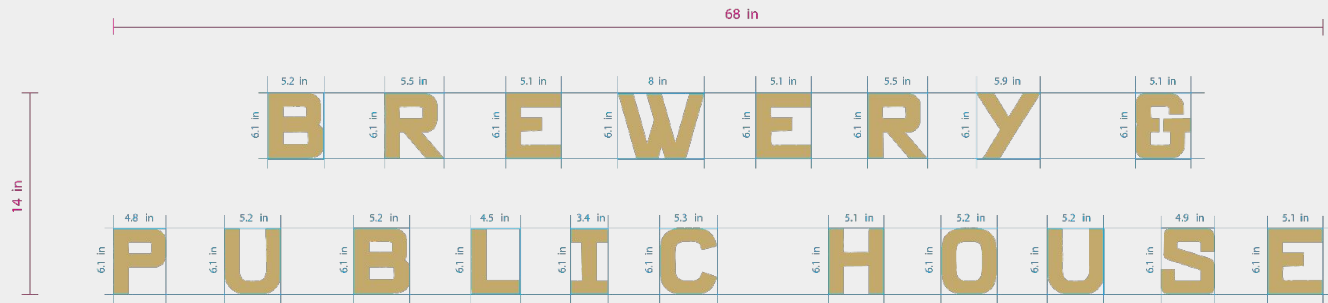

OVERALL SPECS: 68"x14"

DETAILS:

Typeface: Hop Sans Regular
6.1" - Height of all letters
5.2" - Average width of letters

GOLD LEAF 3M VINYL:

LETTER SIZE BREAKDOWN:
(For sizing purposes only not actual spacing in final art)

FINAL FLAT ART:

Stadium Side: Exterior Garage Door Windows

OVERALL SPECS: 98" x 56"

GOLD LEAF 3M VINYL:

FINAL FLAT ART:

LETTER SIZE BREAKDOWN:
(For sizing purposes only not actual spacing in final art)

Stadium Side: Exterior Garage Door Windows