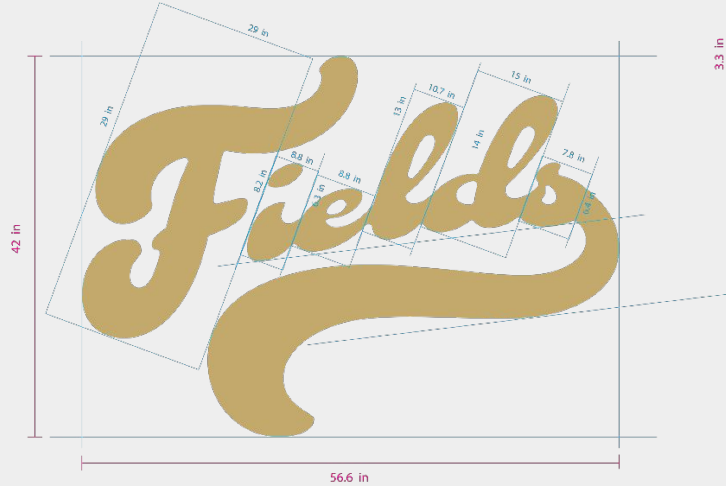

OVERALL SPECS: 68"x14"

DETAILS:

Typeface: Hop Sans Regular
6.1" - Height of all letters
5.2" - Average width of letters

GOLD LEAF 3M VINYL:

LETTER SIZE BREAKDOWN:
(For sizing purposes only not actual spacing in final art)

FINAL FLAT ART:

Stadium Side: Exterior Garage Door Windows

OVERALL SPECS: 98" x 56"

GOLD LEAF 3M VINYL:

FINAL FLAT ART:

LETTER SIZE BREAKDOWN:
(For sizing purposes only not actual spacing in final art)

Stadium Side: Exterior Garage Door Windows

OVERALL SPECS: 29"x43.25"

GOLD LEAF 3M VINYL:

FLAT ART:

GRAPHIC SIZE BREAKDOWN:

LEFT WINDOW SIDE

RIGHT WINDOW SIDE

1st Ave Street Side Exterior (Current)

Reference photos