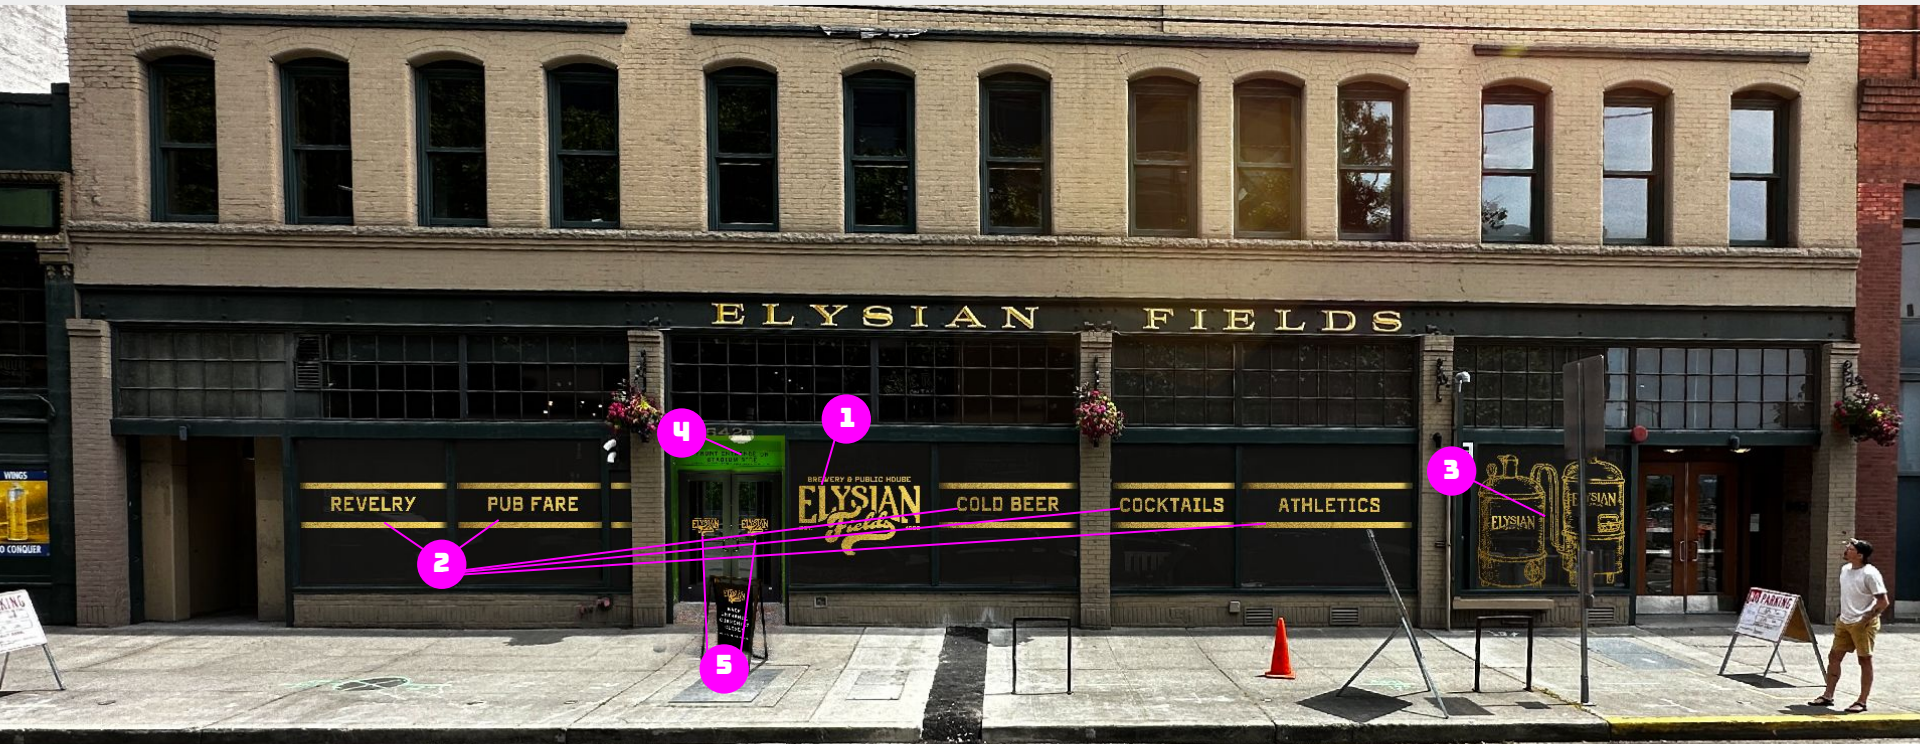

1st Ave Street Side (Proposed Exterior Signage)

(Areas of graphics to be installed)

1)	3M Vinyl - Main Elysian Fields logo	4)	3M Vinyl - Entryway Color Paint Change
2)	3M Vinyl - Word Decal Stripe	5)	3M Vinyl - Logos On Doors
3)	3M Vinyl - Beer Silo Graphics