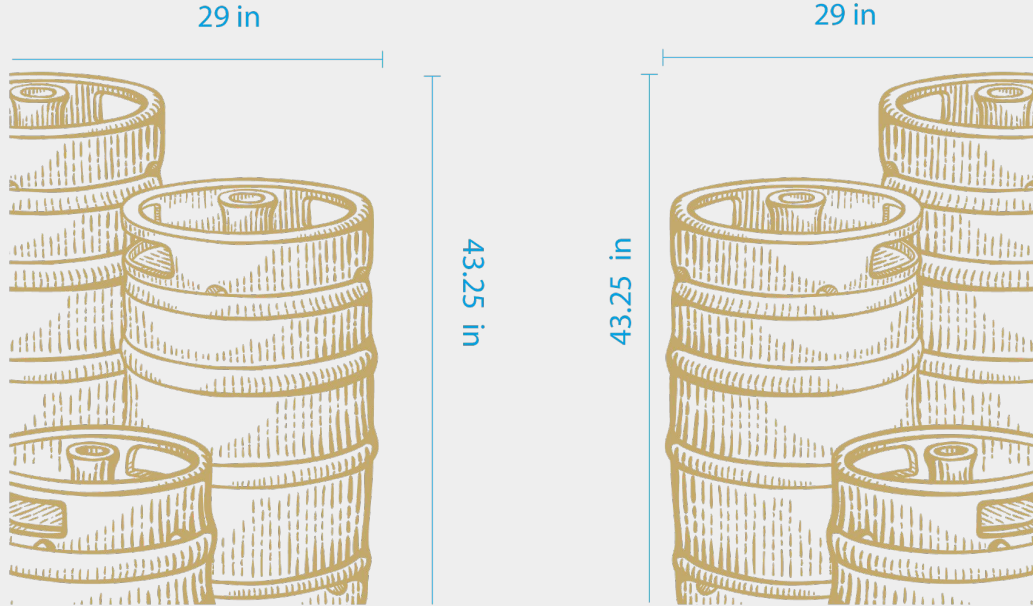

OVERALL SPECS: 29"x43.25"

GOLD LEAF 3M VINYL:

FLAT ART:

GRAPHIC SIZE BREAKDOWN:

LEFT WINDOW SIDE

RIGHT WINDOW SIDE

1st Ave Street Side Exterior (Current)

Reference photos