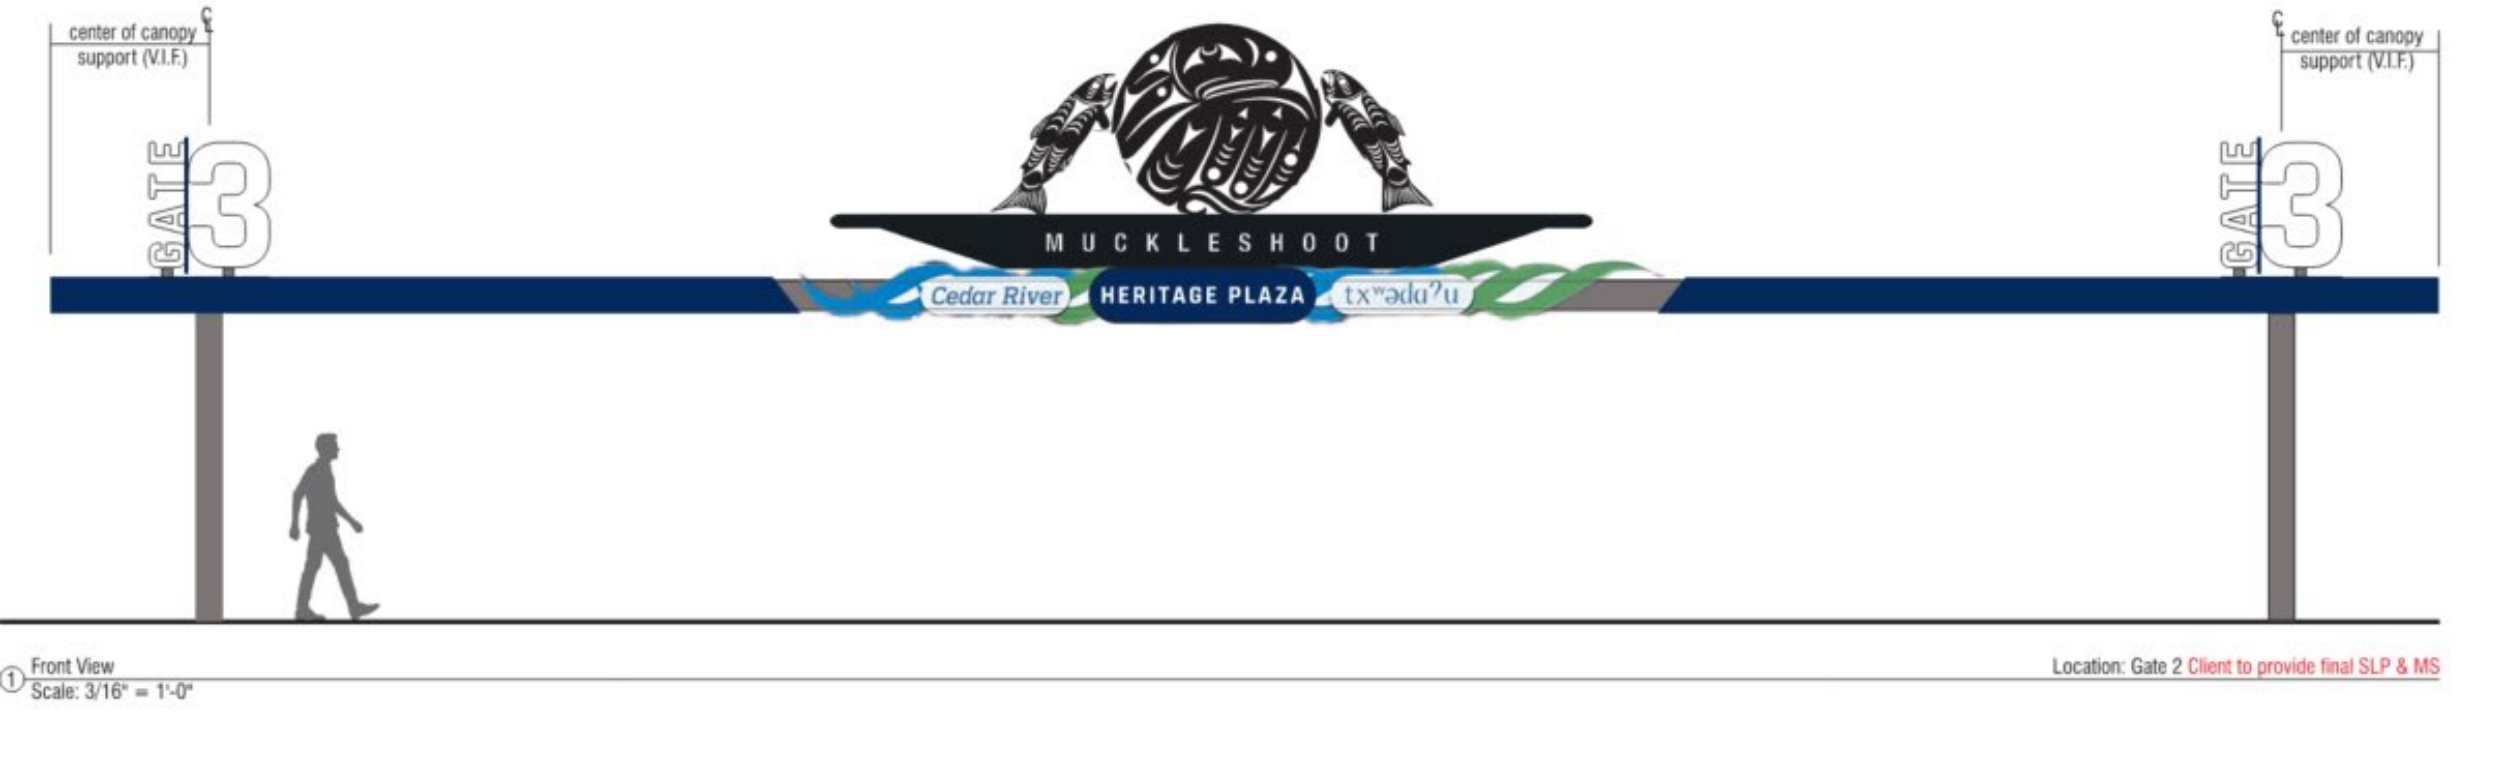

North Gate / Gate 2

③ Front View
Scale: 3/16" = 1'-0"

Location: Gate 2 Client to provide final SLP & MS

Northwest Gate / Gate 3

Northwest Gate today

Northwest Gate with numerical rendering from Occidental Avenue South.

Current

Proposed

Northwest Gate / Gate 3

Gates 4-9

Location: Gate 4
Client to provide final SLP & MS

Location: Gate 5
Client to provide final SLP & MS

Location: Gate 6
Client to provide final SLP & MS

Location: Gate 7
Client to provide final SLP & MS

Location: Gate 8
Client to provide final SLP & MS

Note: This sign will be smaller and based on survey dimensions

Location: Gate 9
Client to provide final SLP & MS

Gates 4-9

Location:
Gate 4

Location:
Gate 5

Toyota Gate F - Approx 45' W x 4' H

Intel Gate A - Approx 44' W x 4' H

Empower Field - Denver Broncos

Gate 10 Letters - Approx 5.5' W x 2' H

Gate 7 Circle - Approx 3.5' Diameter

Sofi Stadium - LA Rams

VIP Entry 12 Letters - Approx 14' W x 2' H