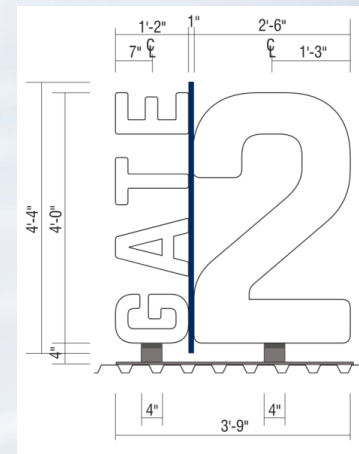

Pioneer Square Preservation Board:

Lumen Field Gate Signage Conversion

Site Plan

North Gate / Gate 2

North Gate today.

North Gate with numerical rendering from the North Lot.

Current

Proposed

North Gate / Gate 2

③ Front View
Scale: 3/16" = 1'-0"

Location: Gate 2 Client to provide final SLP & MS

Northwest Gate / Gate 3

Northwest Gate today

Northwest Gate with numerical rendering from Occidental Avenue South.

Toyota Gate F - Approx 45' W x 4' H

Intel Gate A - Approx 44' W x 4' H

Empower Field - Denver Broncos

Gate 10 Letters - Approx 5.5' W x 2' H

Gate 7 Circle - Approx 3.5' Diameter

Sofi Stadium - LA Rams

VIP Entry 12 Letters - Approx 14' W x 2' H