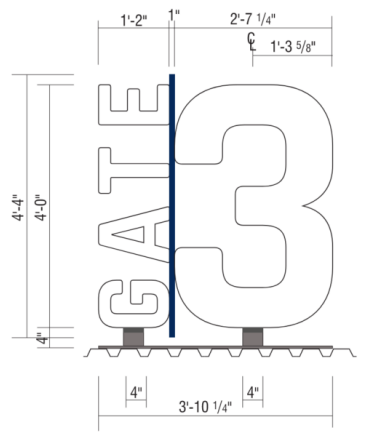

North Gate / Gate 2

③ Front View
Scale: 3/16" = 1'-0"

Location: Gate 2 Client to provide final SLP & MS

Northwest Gate / Gate 3

Northwest Gate today

Northwest Gate with numerical rendering from Occidental Avenue South.

Current

Proposed

Northwest Gate / Gate 3

Gates 4-9

Location: Gate 4
Client to provide final SLP & MS

Location: Gate 5
Client to provide final SLP & MS

Location: Gate 6
Client to provide final SLP & MS

Location: Gate 7
Client to provide final SLP & MS

Toyota Gate F - Approx 45' W x 4' H

Intel Gate A - Approx 44' W x 4' H

Empower Field - Denver Broncos

Gate 10 Letters - Approx 5.5' W x 2' H

Gate 7 Circle - Approx 3.5' Diameter

Sofi Stadium - LA Rams

VIP Entry 12 Letters - Approx 14' W x 2' H