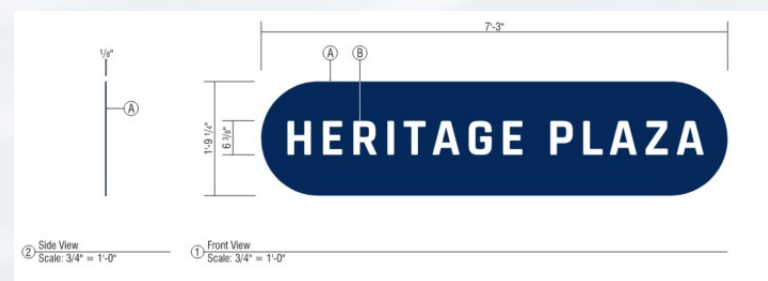

Pioneer Square Preservation Board:

Lumen Field Gate Signage Conversion

Site Plan

North Gate / Gate 2

North Gate today.

North Gate with numerical rendering from the North Lot.

Current

Proposed

North Gate / Gate 2

③ Front View
Scale: 3/16" = 1'-0"

Location: Gate 2 Client to provide final SLP & MS

Northwest Gate / Gate 3

Northwest Gate today

Northwest Gate with numerical rendering from Occidental Avenue South.

Toyota Gate F - Approx 45' W x 4' H

Intel Gate A - Approx 44' W x 4' H

Empower Field - Denver Broncos

Gate 10 Letters - Approx 5.5' W x 2' H

Gate 7 Circle - Approx 3.5' Diameter

Sofi Stadium - LA Rams

VIP Entry 12 Letters - Approx 14' W x 2' H