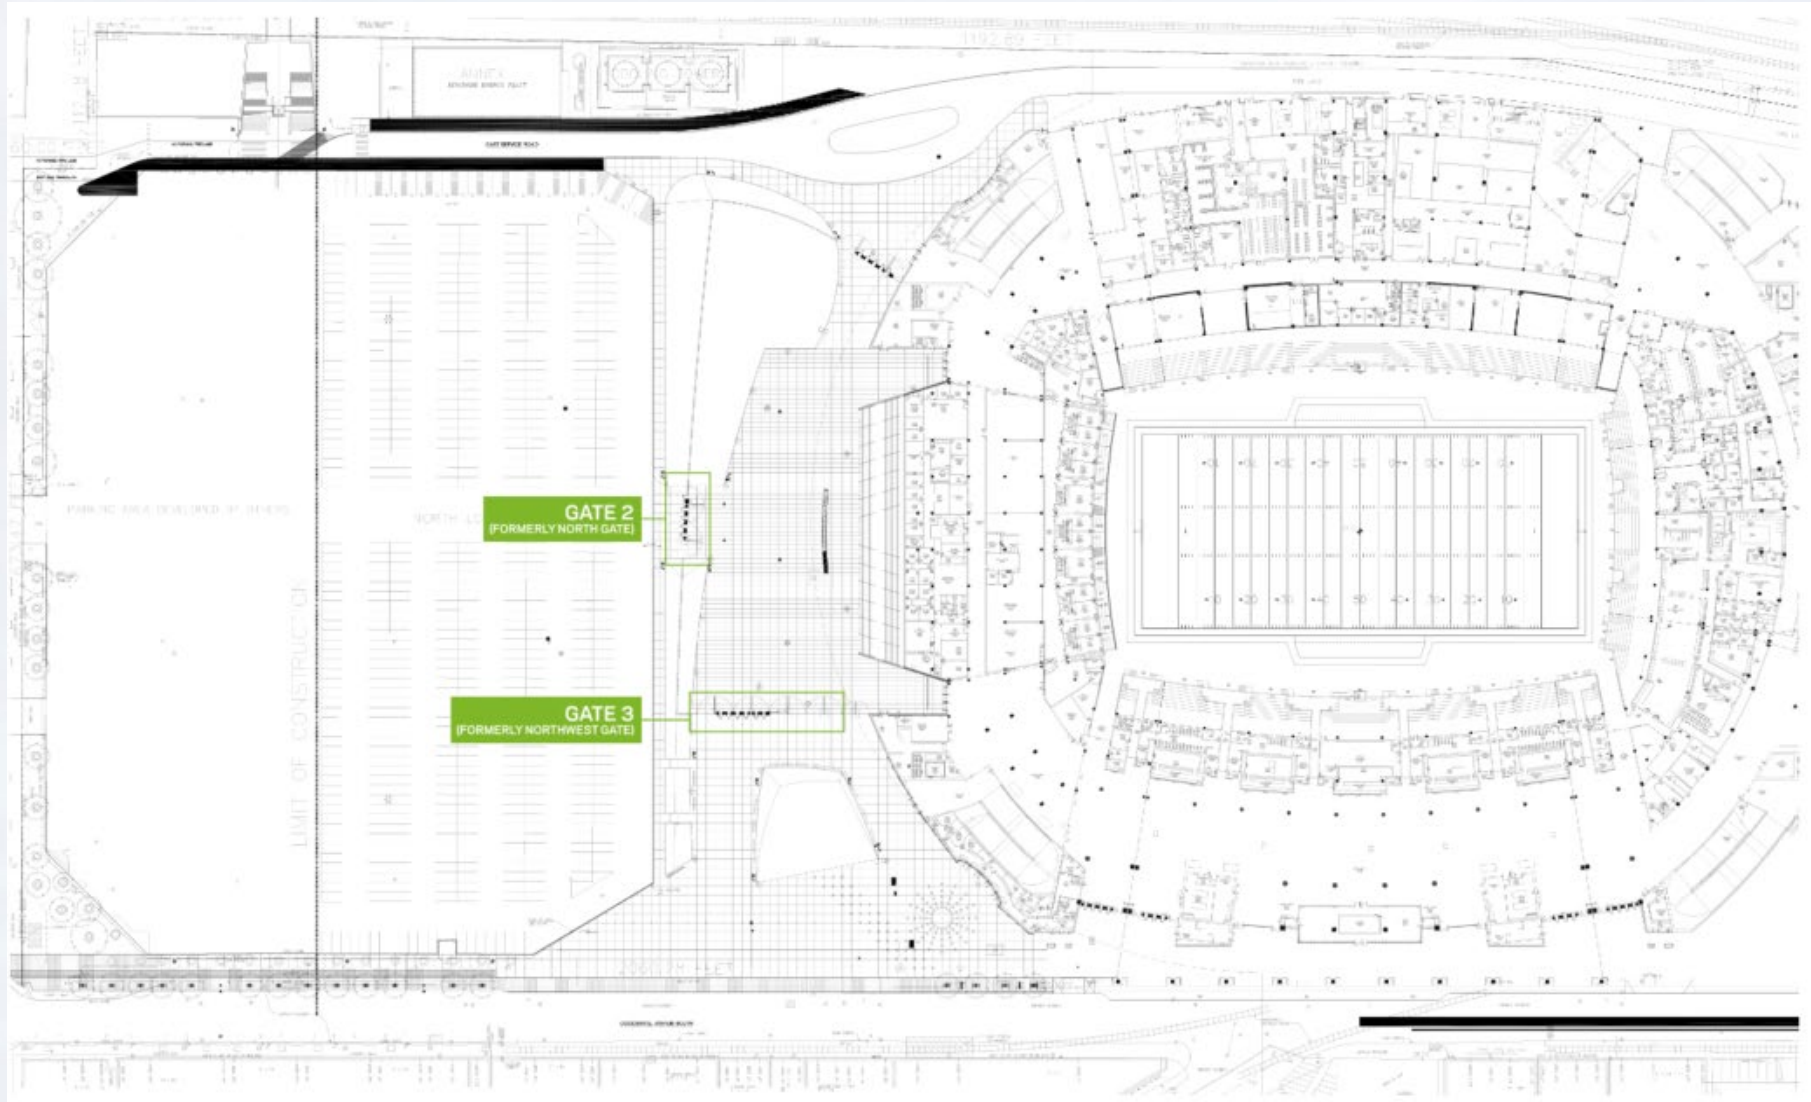

Pioneer Square Preservation Board:

Lumen Field Gate Signage Conversion

Site Plan

North Gate / Gate 2

North Gate today.

North Gate with numerical rendering from the North Lot.

Current

Proposed

North Gate / Gate 2

③ Front View
Scale: 3/16" = 1'-0"

Location: Gate 2 Client to provide final SLP & MS

Northwest Gate / Gate 3

Northwest Gate today

Northwest Gate with numerical rendering from Occidental Avenue South.

Current

Proposed

Northwest Gate / Gate 3

Gates 4-9

Location: Gate 4
Client to provide final SLP & MS

Location: Gate 5
Client to provide final SLP & MS

Location: Gate 6
Client to provide final SLP & MS

Location: Gate 7
Client to provide final SLP & MS

Toyota Gate F - Approx 45' W x 4' H

Intel Gate A - Approx 44' W x 4' H

Empower Field - Denver Broncos

Gate 10 Letters - Approx 5.5' W x 2' H

Gate 7 Circle - Approx 3.5' Diameter

Sofi Stadium - LA Rams

VIP Entry 12 Letters - Approx 14' W x 2' H